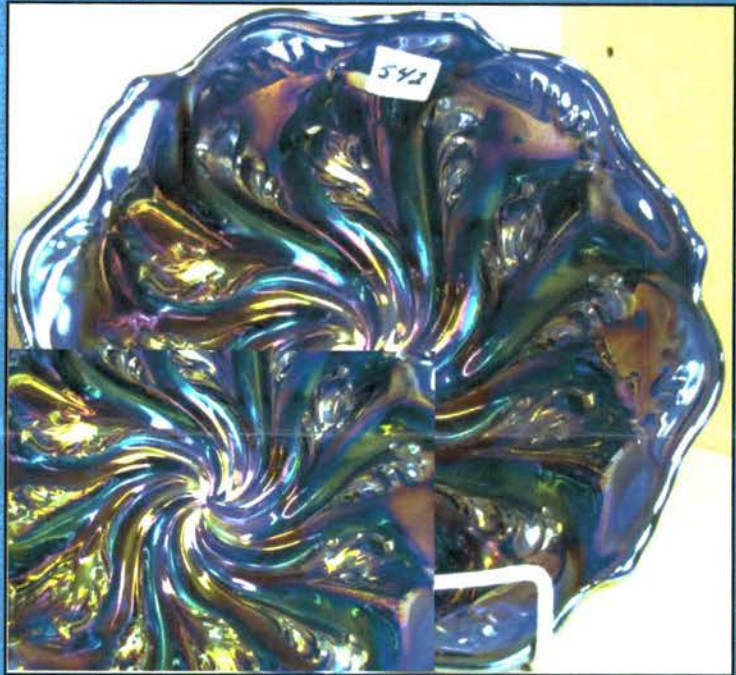

Other hotels: Greenville Inn 937-548-3613 (ask for special rate and they allow small pets!); Comfort Inn - 937-316-5252

Call us: 937.548.7835

email us: office@jimwrodaauction.com

- | | | | |
|----|--|----|---|
| 1 | 2 pc contemporary glass | 26 | West BO Dogwood Spray bowl |
| 2 | 2 contemporary toothpicks | 27 | West BO Scales bowl |
| 3 | Mburg green Trout & Fly 3-1 edge bowl | 28 | European 9" green 4 Flowers vari plate |
| 4 | Mburg 8" green Mayan bowl | 29 | Blue Curved Star chalice |
| 5 | Mburg 8" mari Little Stars ICS rad bowl. RARE | 30 | Blue lucille water pitcher |
| 6 | Mburg green Holly sprig card tray | 31 | Elec. purple Open Rose tumbler |
| 7 | Mburg purple Hobnail Swirl rosebowl | 32 | Elec. purple 9" Beaded Bulls eye vase |
| 8 | Mburg 7" green Little stars ruffled bowl | 33 | Elec. purple Diamond Lace water pitcher |
| 9 | Dugan 8" purple Lined Lattice vase | 34 | Elec. purple Diamond Lace tumbler |
| 10 | Dugan BLUE Windflower plate. Scarce | 35 | mari Poinsettia milk & Open rose creamer pitchers |
| 11 | Dugan 10" PO Wishbone & Spades ruffled bowl | 36 | Mari Open rose plate |
| 12 | Dugan PO Star fish compote | 37 | Imp 5" purple Windmill deep bowl |
| 13 | Dugan purple Flowers & Frames bowl. Nice elec. hi-lights | 38 | Imp 8" elec. purple grape plate |
| 14 | Dugan elec. purple Cherries ft'd bowl | 39 | Imp elec. purple Scroll Embossed bowl |
| 15 | Dugan purple Nautilus gravy | 40 | celeste blue stretch 4" rosebowl |
| 16 | Dugan white Constellation compote | 41 | Fenton 11" purple April showers vase |
| 17 | Dugan mari Constellation compote | 42 | Fenton 10" Green Diamond rib vase |
| 18 | Dugan 6" PO Petal & fan CRE plate | 43 | purple Floral & Grape pitcher |
| 19 | Dugan blue God & Home tumbler | 44 | Fenton 9" blue Peacock at Urn bowl. Neat sapphirish irid. |
| 20 | Dugan 7" purple Six Petals bowl | 45 | Fenton 9" blue Leaf chain plate |
| 21 | Dugan purple Fisherman's mug | 46 | Fenton purple Concord 3-1 edge bowl |
| 22 | Dugan 6" pastel mari Fish scale & beads plate | 47 | Fenton 9' mari Holly plate |
| 23 | Dugan 6" purple Ski Star & 4 Flowers bowls 1 money | 48 | Fenton 8" purple Captive rose ICS bowl |
| 24 | Dugan 6" PO GP Variant & Persian Garden bowls. 1 money | 49 | mari Holly hat |
| 25 | Cambridge mari Inverted Strawberry spittoon | 50 | Fenton blue Holly 3-1 edge bowl |