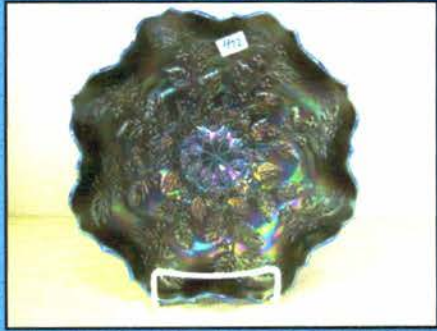

WATCH FOR THESE EXCITING AUCTIONS!

Friday - October 29th 2010

Contemporary Art Glass & Paperweight Auction

Saturday - October 30th 2010

Fenton Glass Auction

ELIZABETH SAPPINGTON COLLECTIONS

COLUMBIA, MO

Bid online before or during the live auction!
Visit: www.proxibid.com/jimwrodauction
proxibid