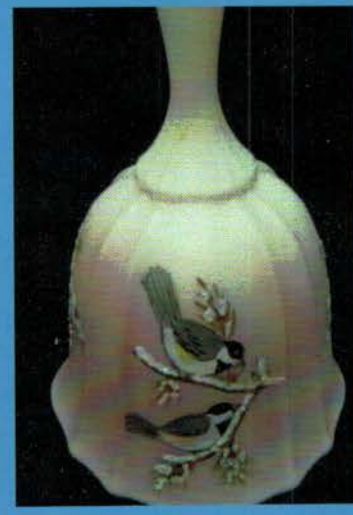

*Fridays
Fenton Glass
Starts at
Noon!*