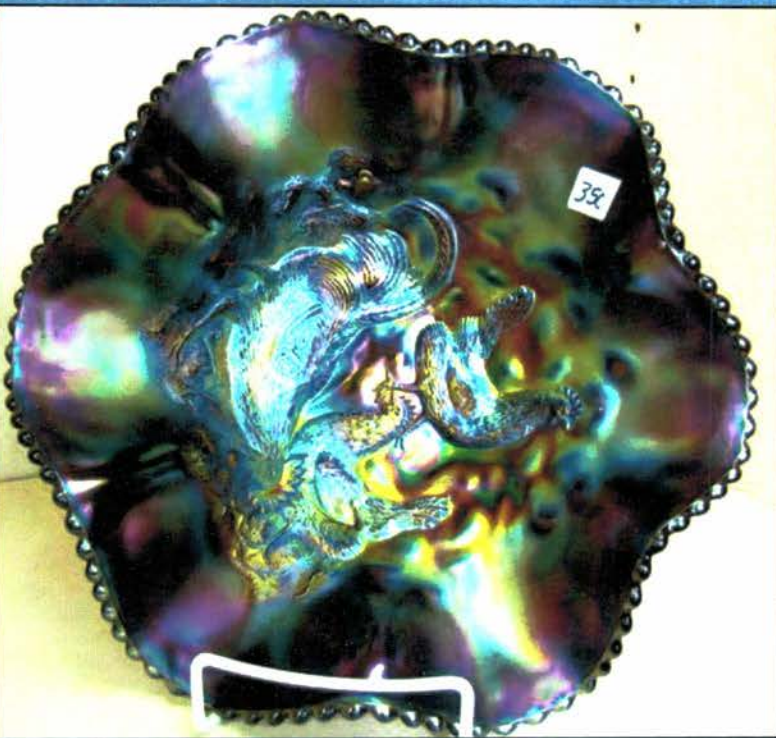

Other hotels: Greenville Inn 937-548-3613 (ask for special rate and they allow small pets!); Comfort Inn - 937-316-5252

Call us: 937.548.7835

email us: office@jimwrodaauction.com

- | | | | |
|----|--|----|---|
| 1 | 2 pc contemporary glass | 26 | West BO Dogwood Spray bowl |
| 2 | 2 contemporary toothpicks | 27 | West BO Scales bowl |
| 3 | Mburg green Trout & Fly 3-1 edge bowl | 28 | European 9" green 4 Flowers vari plate |
| 4 | Mburg 8" green Mayan bowl | 29 | Blue Curved Star chalice |
| 5 | Mburg 8" mari Little Stars ICS rad bowl. RARE | 30 | Blue lucille water pitcher |
| 6 | Mburg green Holly sprig card tray | 31 | Elec. purple Open Rose tumbler |
| 7 | Mburg purple Hobnail Swirl rosebowl | 32 | Elec. purple 9" Beaded Bulls eye vase |
| 8 | Mburg 7" green Little stars ruffled bowl | 33 | Elec. purple Diamond Lace water pitcher |
| 9 | Dugan 8" purple Lined Lattice vase | 34 | Elec. purple Diamond Lace tumbler |
| 10 | Dugan BLUE Windflower plate. Scarce | 35 | mari Poinsettia milk & Open rose creamer pitchers |
| 11 | Dugan 10" PO Wishbone & Spades ruffled bowl | 36 | Mari Open rose plate |
| 12 | Dugan PO Star fish compote | 37 | Imp 5" purple Windmill deep bowl |
| 13 | Dugan purple Flowers & Frames bowl. Nice elec. hi-lights | 38 | Imp 8" elec. purple grape plate |
| 14 | Dugan elec. purple Cherries ft'd bowl | 39 | Imp elec. purple Scroll Embossed bowl |
| 15 | Dugan purple Nautilus gravy | 40 | celeste blue stretch 4" rosebowl |
| 16 | Dugan white Constellation compote | 41 | Fenton 11" purple April showers vase |
| 17 | Dugan mari Constellation compote | 42 | Fenton 10" Green Diamond rib vase |
| 18 | Dugan 6" PO Petal & fan CRE plate | 43 | purple Floral & Grape pitcher |
| 19 | Dugan blue God & Home tumbler | 44 | Fenton 9" blue Peacock at Urn bowl. Neat sapphirish irid. |
| 20 | Dugan 7" purple Six Petals bowl | 45 | Fenton 9" blue Leaf chain plate |
| 21 | Dugan purple Fisherman's mug | 46 | Fenton purple Concord 3-1 edge bowl |
| 22 | Dugan 6" pastel mari Fish scale & beads plate | 47 | Fenton 9' mari Holly plate |
| 23 | Dugan 6" purple Ski Star & 4 Flowers bowls 1 money | 48 | Fenton 8" purple Captive rose ICS bowl |
| 24 | Dugan 6" PO GP Variant & Persian Garden bowls. 1 money | 49 | mari Holly hat |
| 25 | Cambridge mari Inverted Strawberry spittoon | 50 | Fenton blue Holly 3-1 edge bowl |