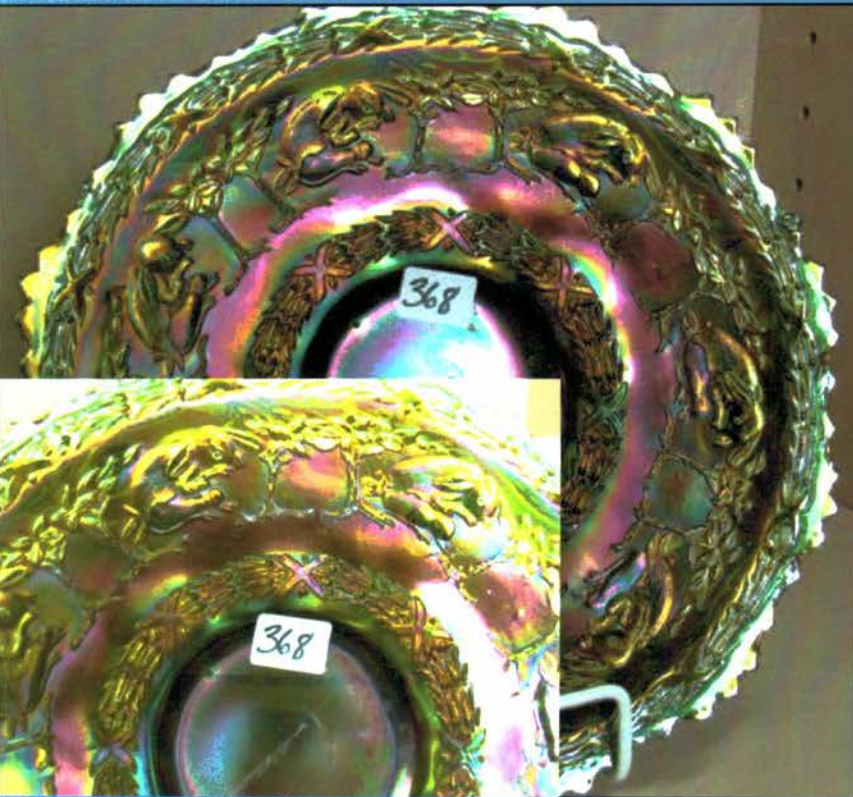

Bid online before or during the live auction!
Visit: www.proxibid.com/jimwrodauction
proxibid