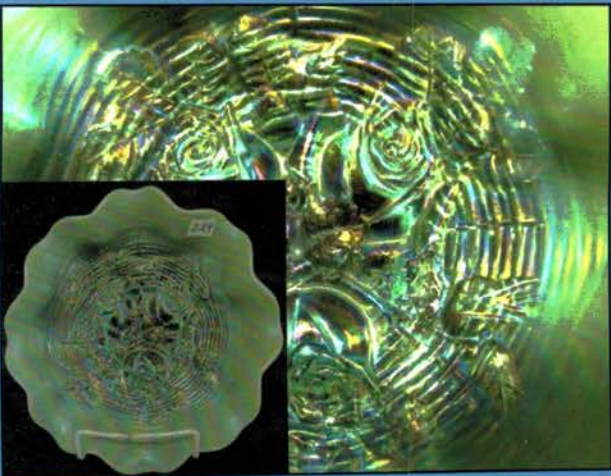

Bid online before or during the live auction!
Visit: www.proxibid.com/jimwrodaucaution
proxibid