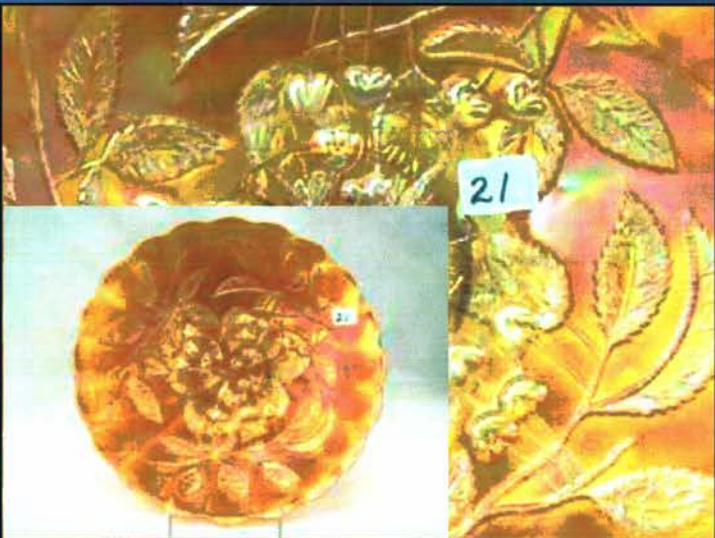

Millersburg Carnival Glass Auction, October 9th 2010 at 10:30 am