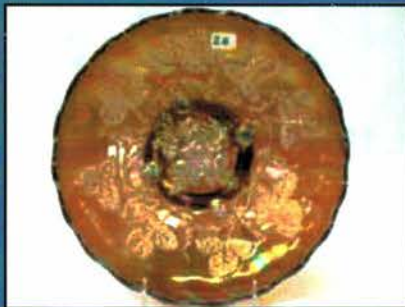

Millersburg Carnival Glass Auction, October 9th 2010 at 10:30 am