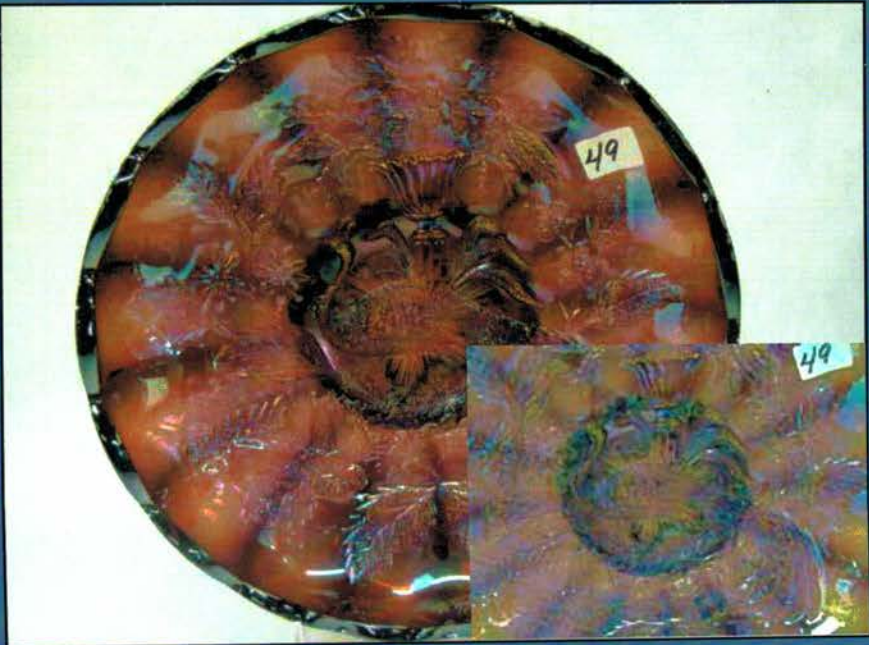

To view HUNDREDS of pictures & LISTING go to www.jimwrodaauction.com