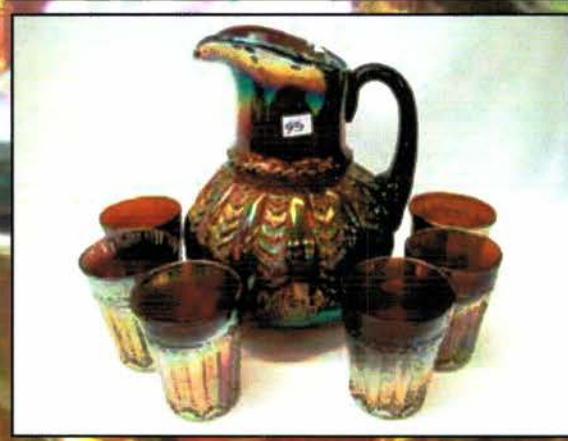

Millersburg Carnival Glass Auction, October 9th 2010 at 10:30 am