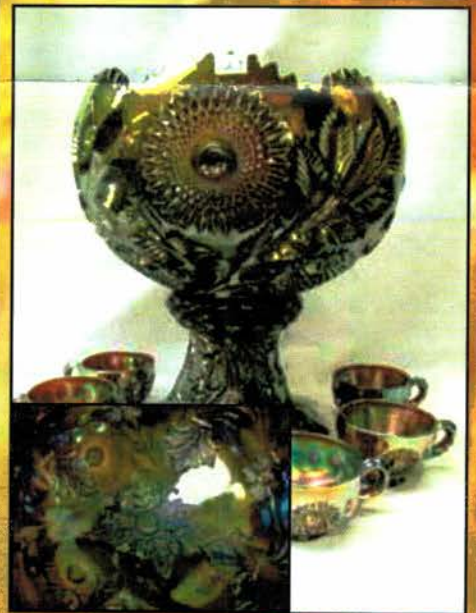

Millersburg Carnival

Glass Auction,

October 9th 2010 at 10:30 am