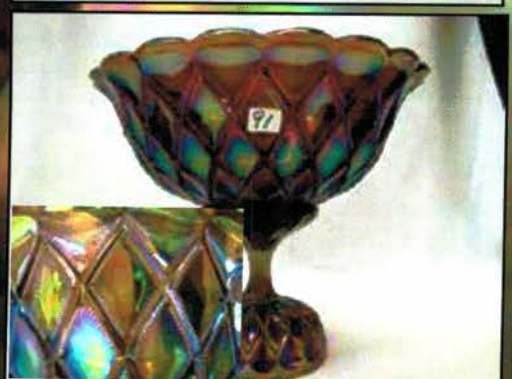

Millersburg Carnival Glass Auction, October 9th 2010 at 10:30 am