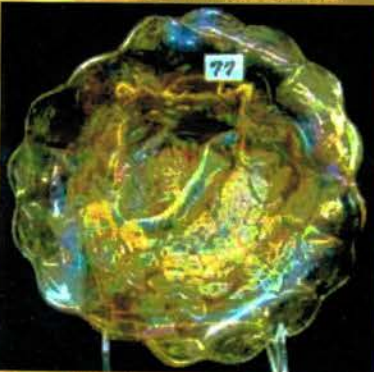

Millersburg Carnival

Glass Auction,

October 9th 2010 at 10:30 am

WOW!