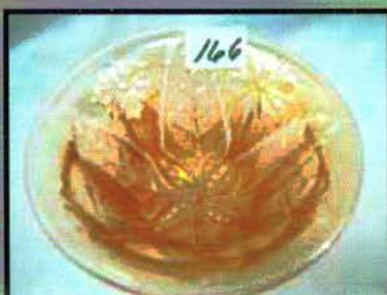

Millersburg Carnival

Glass Auction,

October 9th 2010 at 10:30 am

WOW!

Millersburg Carnival Glass Auction, October 9th 2010 at 10:30 am

To view HUNDREDS of pictures & complete LISTING
go to www.jimwrodaauction.com