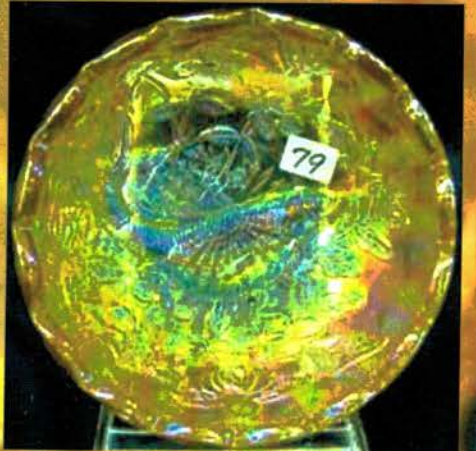

Millersburg Carnival

Glass Auction,

October 9th 2010 at 10:30 am

WOW!