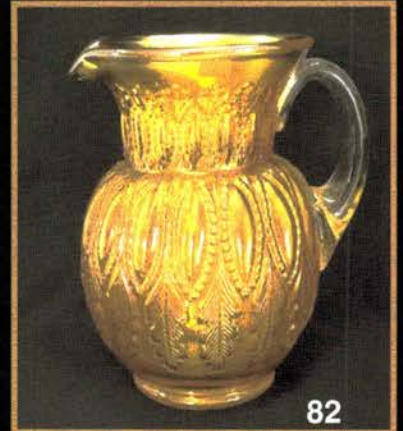

- \_\_\_ 73. N's Corn vase w/stalk base - lime green w/marigold overlay - scarce & nice
- \_\_\_ 74. N's Corn vase w/stalk base - ice green - scarce
- \_\_\_ 75. N's Corn vase w/stalk base - white
- \_\_\_ 76. N's Corn vase w/plain base - marigold - dark & nice, a good example
- \_\_\_ 77. N's Corn vase w/stalk base - green - fantastic example, very pretty
- \_\_\_ 78. N's Corn vase w/stalk base - amethyst - has fantastic irid.
- \_\_\_ 79. N's Corn vase w/plain base - purple - scarce
- \_\_\_ 80. M'BURG PERFECTION WATER PITCHER W/STRAIGHT TOP - GREEN - EXTREMELY RARE & HIGHLY DESIRABLE, RADIUM & SUPER
- \_\_\_ 81. M'burg Perfection tumbler - green - extremely rare, nice
- \_\_\_ 82. M'BURG PERFECTION WATER PITCHER W/STRAIGHT TOP - MARIGOLD - RADIUM & SUPER, SUPER RARE!
- \_\_\_ 83. M'burg Perfection tumbler - marigold - radium, nice, rare
- \_\_\_ 84. M'BURG PERFECTION WATER PITCHER W/STRAIGHT TOP - AMETHYST - RADIUM & VERY RARE, A REAL BEAUTY
- \_\_\_ 85. M'burg Perfection tumbler - amethyst - radium, super
- \_\_\_ 86. Embroidered Mums ruffled bowl w/ribbed back - aqua opal - super opal, pretty
- \_\_\_ 87. Embroidered Mums ruffled bowl w/ribbed back - lavender - fantastic irid., beautiful
- \_\_\_ 88. Embroidered Mums ruffled bowl w/ribbed back - horehound - very rare color & nice
- \_\_\_ 89. Embroidered Mums ruffled bowl w/ribbed back - ice blue - scarce
- \_\_\_ 90. N'S PLUMS & CHERRIES TUMBLER - BLUE - SOMETIMES CALLED TWO FRUITS, ONLY TUMBLER KNOWN IN THIS PATTERN, SUPER PRETTY, RARE, RARE 1000
- \_\_\_ 91. Bouquet tumbler - Persian Blue w/marigold overlay - extremely rare, only one I have seen, a neat tumbler 600-700
- \_\_\_ 92. S-Repeat tumbler - marigold - SUPER, RARE
- \_\_\_ 93. Cherry Chain 10" IC shaped bowl - red - extremely rare, just 1 or 2 known, a rarity
- \_\_\_ 94. Twigs miniature crimped edge vase - purple
- \_\_\_ 95. ROSE SHOW 9" PLATE - MARIGOLD ON CUSTARD - EXTREMELY RARE & SUPER, AS PRETTY AS THESE GET, ANOTHER BIG WOW!
- \_\_\_ 96. ROSE SHOW 9" PLATE - LIME GREEN OPAL - ABSOLUTELY GORGEOUS, ANOTHER TOP PLATE
- \_\_\_ 97. Rose Show 9" plate - emerald green - a super rare plate, minor pinpoint on one rose, pretty
- \_\_\_ 98. Rose Show 9" plate - marigold - dark & fantastic, have to call this pumpkin
- \_\_\_ 99. M'burg Trout & Fly 3 in 1 edge bowl - green - satin, pretty
- \_\_\_ 100. LEAF TIERS WHIMSEY SPITTOON - MARIGOLD - FANTASTIC PIECE! MADE FROM THE TUMBLER, ANOTHER NEAT ONE!
- \_\_\_ 101. Peacock & Grape ruffled bowl - red slag - super irid. on this very rare bowl
- \_\_\_ 102. Dahlia Variant tumbler - purple - the Dahlia flower is smaller, only 2 known
- \_\_\_ 103. Flute & Cane large size tumbler - marigold - extremely rare tumbler to find, only a few known 75-150
- \_\_\_ 104. Chain & Stars tumbler - marigold - very rare, only a few known
- \_\_\_ 105. ACORN BURRS 8 PC. PUNCH SET - ICE BLUE - FANTASTIC SET, HAS BEEN IN THE MIDDLE OF THE WHITLEY TABLE FOR YEARS!
- \_\_\_ 106. Garden Path Variant 6" plate - purple - fantastic & super rare, a beautiful little plate!
- \_\_\_ 107. Garden Path Variant 6" plate - peach opal - lots of opal, pretty & rare
- \_\_\_ 108. Fashion water pitcher - purple - unbelievable irid., a rare pitcher
- \_\_\_ 109. Fashion tumbler - purple - can't imagine a prettier one, rare
- \_\_\_ 110. FENTON PEACOCK AT URN RUFFLED BOWL - RED - ONE OF JUST A HANDFUL KNOWN, A RARE EXAMPLE OF A GREAT PIECE OF RED
- \_\_\_ 111. Sailboats 6" plate - blue - very rare plate in this color, nice
- \_\_\_ 112. Sailboats 6" plate - marigold - nice
- \_\_\_ 113. Dragon & Strawberry ruffled bowl - amethyst - super pretty irid. on this rare bowl
- \_\_\_ 114. Daisy & Drape vase - aqua opal - butterscotch, nice
- \_\_\_ 115. HEARTS & FLOWERS RUFFLED COMPOTE - MARIGOLD ON CUSTARD - EXTREMELY RARE COMPOTE, HIGHLY DESIRABLE, A DANDY
- \_\_\_ 116. Hearts & Flowers ruffled compote - lavender - a neat compote, super pretty irid.
- \_\_\_ 117. Hearts & Flowers ruffled compote - green - super pretty, scarce color
- \_\_\_ 118. Hearts & Flowers ruffled compote - aqua opal - pretty irid.,
- \_\_\_ 119. Hearts & Flowers ruffled compote - ice blue - pretty irid.
- \_\_\_ 120. Hearts & Flowers ruffled compote - marigold - dark & super
- \_\_\_ 121. Persian Garden chop plate - lavender - fantastic irid. on this beautiful rare plate
- \_\_\_ 122. Persian Garden chop plate - peach opal - one of just a few known, very pretty & highly desirable
- \_\_\_ 123. Persian Garden chop plate - white - rare w/super irid.
- \_\_\_ 124. Miniature kerosene lamp - marigold - haven't seen one like this before, pretty neat!
- \_\_\_ 125. M'BURG MITERED OVALS VASE - MARIGOLD - DARK & NICE, ABSOLUTE TOP RARITY, MARIGOLD IS THE TOUGHEST
- \_\_\_ 126. M'burg Mitered Ovals vase - green - super pretty example of this very rare vase
- \_\_\_ 127. M'burg Mitered Ovals vase - amethyst - super pretty radium irid., a gorgeous set!
- \_\_\_ 128. Vintage 6" plate - green - rare size, rare color, nice
- \_\_\_ 129. Vintage 6" plate - marigold - nice
- \_\_\_ 130. NUART HOMESTEAD CHOP PLATE - BLUE - SUPER, SUPER BEAUTIFUL IRID. ON A RARE PLATE
- \_\_\_ 131. Homestead chop plate - green - very rare, has blue irid. 350
- \_\_\_ 132. N's Peach tumbler - marigold - extremely rare, only 2 or 3 known
- \_\_\_ 133. Britt tumbler - blue - when purchased was the only one known
- \_\_\_ 134. M'burg Courthouse ruffled bowl - amethyst - radium, nice
- \_\_\_ 135. KITTENS WHIMSEY SPITTOON - MARIGOLD - EXTREMELY RARE, GREAT MINIATURE, SUPER!!
- \_\_\_ 136. Petal & Fan 6" crimped edge plate - purple - nice
- \_\_\_ 137. Stippled Three Fruits 9" plate w/ribbed back - aqua opal - fantastic example, gorgeous!
- \_\_\_ 138. Wide Panel breakfast creamer & sugar - red
- \_\_\_ 139. Illinois Soldiers & Sailors 7" plate - blue - scarce, nice
- \_\_\_ 140. Illinois Soldiers & Sailors 7" plate - marigold - pretty, scarce
- \_\_\_ 141. Drapery Variant 7" vase - blue - pretty, a neat vase
- \_\_\_ 142. CHRISTMAS COMPOTE - MARIGOLD - SUPER PRETTY, DARK & GORGEOUS
- \_\_\_ 143. Christmas Compote - purple - gorgeous for this classic piece