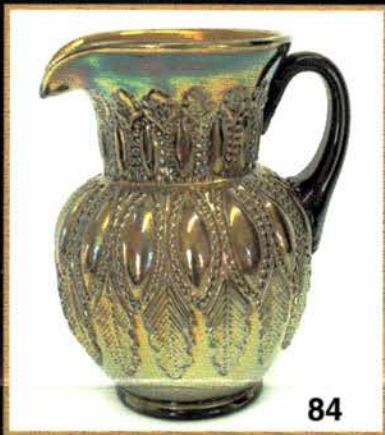

- \_\_\_ 73. N's Corn vase w/stalk base - lime green w/marigold overlay - scarce & nice
- \_\_\_ 74. N's Corn vase w/stalk base - ice green - scarce
- \_\_\_ 75. N's Corn vase w/stalk base - white
- \_\_\_ 76. N's Corn vase w/plain base - marigold - dark & nice, a good example
- \_\_\_ 77. N's Corn vase w/stalk base - green - fantastic example, very pretty
- \_\_\_ 78. N's Corn vase w/stalk base - amethyst - has fantastic irid.
- \_\_\_ 79. N's Corn vase w/plain base - purple - scarce
- \_\_\_ 80. M'BURG PERFECTION WATER PITCHER W/STRAIGHT TOP - GREEN - EXTREMELY RARE & HIGHLY DESIRABLE, RADIUM & SUPER
- \_\_\_ 81. M'burg Perfection tumbler - green - extremely rare, nice
- \_\_\_ 82. M'BURG PERFECTION WATER PITCHER W/STRAIGHT TOP - MARIGOLD - RADIUM & SUPER, SUPER RARE!
- \_\_\_ 83. M'burg Perfection tumbler - marigold - radium, nice, rare
- \_\_\_ 84. M'BURG PERFECTION WATER PITCHER W/STRAIGHT TOP - AMETHYST - RADIUM & VERY RARE, A REAL BEAUTY
- \_\_\_ 85. M'burg Perfection tumbler - amethyst - radium, super
- \_\_\_ 86. Embroidered Mums ruffled bowl w/ribbed back - aqua opal - super opal, pretty
- \_\_\_ 87. Embroidered Mums ruffled bowl w/ribbed back - lavender - fantastic irid., beautiful
- \_\_\_ 88. Embroidered Mums ruffled bowl w/ribbed back - horehound - very rare color & nice
- \_\_\_ 89. Embroidered Mums ruffled bowl w/ribbed back - ice blue - scarce
- \_\_\_ 90. N'S PLUMS & CHERRIES TUMBLER - BLUE - SOMETIMES CALLED TWO FRUITS, ONLY TUMBLER KNOWN IN THIS PATTERN, SUPER PRETTY, RARE, RARE 1000
- \_\_\_ 91. Bouquet tumbler - Persian Blue w/marigold overlay - extremely rare, only one I have seen, a neat tumbler 600-700
- \_\_\_ 92. S-Repeat tumbler - marigold - SUPER, RARE
- \_\_\_ 93. Cherry Chain 10" IC shaped bowl - red - extremely rare, just 1 or 2 known, a rarity
- \_\_\_ 94. Twigs miniature crimped edge vase - purple
- \_\_\_ 95. ROSE SHOW 9" PLATE - MARIGOLD ON CUSTARD - EXTREMELY RARE & SUPER, AS PRETTY AS THESE GET, ANOTHER BIG WOW!
- \_\_\_ 96. ROSE SHOW 9" PLATE - LIME GREEN OPAL - ABSOLUTELY GORGEOUS, ANOTHER TOP PLATE
- \_\_\_ 97. Rose Show 9" plate - emerald green - a super rare plate, minor pinpoint on one rose, pretty
- \_\_\_ 98. Rose Show 9" plate - marigold - dark & fantastic, have to call this pumpkin
- \_\_\_ 99. M'burg Trout & Fly 3 in 1 edge bowl - green - satin, pretty
- \_\_\_ 100. LEAF TIERS WHIMSEY SPITTOON - MARIGOLD - FANTASTIC PIECE! MADE FROM THE TUMBLER, ANOTHER NEAT ONE!
- \_\_\_ 101. Peacock & Grape ruffled bowl - red slag - super irid. on this very rare bowl
- \_\_\_ 102. Dahlia Variant tumbler - purple - the Dahlia flower is smaller, only 2 known
- \_\_\_ 103. Flute & Cane large size tumbler - marigold - extremely rare tumbler to find, only a few known 75-150
- \_\_\_ 104. Chain & Stars tumbler - marigold - very rare, only a few known
- \_\_\_ 105. ACORN BURRS 8 PC. PUNCH SET - ICE BLUE - FANTASTIC SET, HAS BEEN IN THE MIDDLE OF THE WHITLEY TABLE FOR YEARS!
- \_\_\_ 106. Garden Path Variant 6" plate - purple - fantastic & super rare, a beautiful little plate!
- \_\_\_ 107. Garden Path Variant 6" plate - peach opal - lots of opal, pretty & rare
- \_\_\_ 108. Fashion water pitcher - purple - unbelievable irid., a rare pitcher
- \_\_\_ 109. Fashion tumbler - purple - can't imagine a prettier one, rare
- \_\_\_ 110. FENTON PEACOCK AT URN RUFFLED BOWL - RED - ONE OF JUST A HANDFUL KNOWN, A RARE EXAMPLE OF A GREAT PIECE OF RED
- \_\_\_ 111. Sailboats 6" plate - blue - very rare plate in this color, nice
- \_\_\_ 112. Sailboats 6" plate - marigold - nice
- \_\_\_ 113. Dragon & Strawberry ruffled bowl - amethyst - super pretty irid. on this rare bowl
- \_\_\_ 114. Daisy & Drape vase - aqua opal - butterscotch, nice
- \_\_\_ 115. HEARTS & FLOWERS RUFFLED COMPOTE - MARIGOLD ON CUSTARD - EXTREMELY RARE COMPOTE, HIGHLY DESIRABLE, A DANDY
- \_\_\_ 116. Hearts & Flowers ruffled compote - lavender - a neat compote, super pretty irid.
- \_\_\_ 117. Hearts & Flowers ruffled compote - green - super pretty, scarce color
- \_\_\_ 118. Hearts & Flowers ruffled compote - aqua opal - pretty irid.,
- \_\_\_ 119. Hearts & Flowers ruffled compote - ice blue - pretty irid.
- \_\_\_ 120. Hearts & Flowers ruffled compote - marigold - dark & super
- \_\_\_ 121. Persian Garden chop plate - lavender - fantastic irid. on this beautiful rare plate
- \_\_\_ 122. Persian Garden chop plate - peach opal - one of just a few known, very pretty & highly desirable
- \_\_\_ 123. Persian Garden chop plate - white - rare w/super irid.
- \_\_\_ 124. Miniature kerosene lamp - marigold - haven't seen one like this before, pretty neat!
- \_\_\_ 125. M'BURG MITERED OVALS VASE - MARIGOLD - DARK & NICE, ABSOLUTE TOP RARITY, MARIGOLD IS THE TOUGHEST
- \_\_\_ 126. M'burg Mitered Ovals vase - green - super pretty example of this very rare vase
- \_\_\_ 127. M'burg Mitered Ovals vase - amethyst - super pretty radium irid., a gorgeous set!
- \_\_\_ 128. Vintage 6" plate - green - rare size, rare color, nice
- \_\_\_ 129. Vintage 6" plate - marigold - nice
- \_\_\_ 130. NUART HOMESTEAD CHOP PLATE - BLUE - SUPER, SUPER BEAUTIFUL IRID. ON A RARE PLATE
- \_\_\_ 131. Homestead chop plate - green - very rare, has blue irid. 350
- \_\_\_ 132. N's Peach tumbler - marigold - extremely rare, only 2 or 3 known
- \_\_\_ 133. Britt tumbler - blue - when purchased was the only one known
- \_\_\_ 134. M'burg Courthouse ruffled bowl - amethyst - radium, nice
- \_\_\_ 135. KITTENS WHIMSEY SPITTOON - MARIGOLD - EXTREMELY RARE, GREAT MINIATURE, SUPER!!
- \_\_\_ 136. Petal & Fan 6" crimped edge plate - purple - nice
- \_\_\_ 137. Stippled Three Fruits 9" plate w/ribbed back - aqua opal - fantastic example, gorgeous!
- \_\_\_ 138. Wide Panel breakfast creamer & sugar - red
- \_\_\_ 139. Illinois Soldiers & Sailors 7" plate - blue - scarce, nice
- \_\_\_ 140. Illinois Soldiers & Sailors 7" plate - marigold - pretty, scarce
- \_\_\_ 141. Drapery Variant 7" vase - blue - pretty, a neat vase
- \_\_\_ 142. CHRISTMAS COMPOTE - MARIGOLD - SUPER PRETTY, DARK & GORGEOUS
- \_\_\_ 143. Christmas Compote - purple - gorgeous for this classic piece