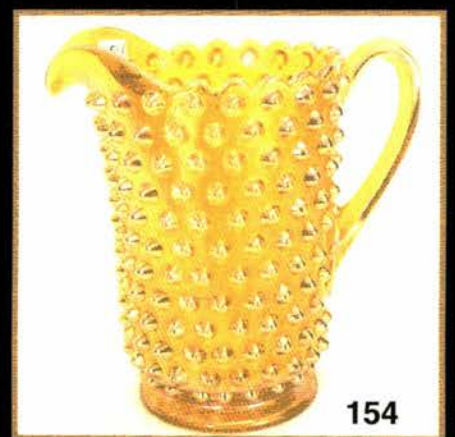

- \_\_\_ 73. N's Corn vase w/stalk base - lime green w/marigold overlay - scarce & nice
- \_\_\_ 74. N's Corn vase w/stalk base - ice green - scarce
- \_\_\_ 75. N's Corn vase w/stalk base - white
- \_\_\_ 76. N's Corn vase w/plain base - marigold - dark & nice, a good example
- \_\_\_ 77. N's Corn vase w/stalk base - green - fantastic example, very pretty
- \_\_\_ 78. N's Corn vase w/stalk base - amethyst - has fantastic irid.
- \_\_\_ 79. N's Corn vase w/plain base - purple - scarce
- \_\_\_ 80. M'BURG PERFECTION WATER PITCHER W/STRAIGHT TOP - GREEN - EXTREMELY RARE & HIGHLY DESIRABLE, RADIUM & SUPER
- \_\_\_ 81. M'burg Perfection tumbler - green - extremely rare, nice
- \_\_\_ 82. M'BURG PERFECTION WATER PITCHER W/STRAIGHT TOP - MARIGOLD - RADIUM & SUPER, SUPER RARE!
- \_\_\_ 83. M'burg Perfection tumbler - marigold - radium, nice, rare
- \_\_\_ 84. M'BURG PERFECTION WATER PITCHER W/STRAIGHT TOP - AMETHYST - RADIUM & VERY RARE, A REAL BEAUTY
- \_\_\_ 85. M'burg Perfection tumbler - amethyst - radium, super
- \_\_\_ 86. Embroidered Mums ruffled bowl w/ribbed back - aqua opal - super opal, pretty
- \_\_\_ 87. Embroidered Mums ruffled bowl w/ribbed back - lavender - fantastic irid., beautiful
- \_\_\_ 88. Embroidered Mums ruffled bowl w/ribbed back - horehound - very rare color & nice
- \_\_\_ 89. Embroidered Mums ruffled bowl w/ribbed back - ice blue - scarce
- \_\_\_ 90. N'S PLUMS & CHERRIES TUMBLER - BLUE - SOMETIMES CALLED TWO FRUITS, ONLY TUMBLER KNOWN IN THIS PATTERN, SUPER PRETTY, RARE, RARE 1000
- \_\_\_ 91. Bouquet tumbler - Persian Blue w/marigold overlay - extremely rare, only one I have seen, a neat tumbler 600-700
- \_\_\_ 92. S-Repeat tumbler - marigold - SUPER, RARE
- \_\_\_ 93. Cherry Chain 10" IC shaped bowl - red - extremely rare, just 1 or 2 known, a rarity
- \_\_\_ 94. Twigs miniature crimped edge vase - purple
- \_\_\_ 95. ROSE SHOW 9" PLATE - MARIGOLD ON CUSTARD - EXTREMELY RARE & SUPER, AS PRETTY AS THESE GET, ANOTHER BIG WOW!
- \_\_\_ 96. ROSE SHOW 9" PLATE - LIME GREEN OPAL - ABSOLUTELY GORGEOUS, ANOTHER TOP PLATE
- \_\_\_ 97. Rose Show 9" plate - emerald green - a super rare plate, minor pinpoint on one rose, pretty
- \_\_\_ 98. Rose Show 9" plate - marigold - dark & fantastic, have to call this pumpkin
- \_\_\_ 99. M'burg Trout & Fly 3 in 1 edge bowl - green - satin, pretty
- \_\_\_ 100. LEAF TIERS WHIMSEY SPITTOON - MARIGOLD - FANTASTIC PIECE! MADE FROM THE TUMBLER, ANOTHER NEAT ONE!
- \_\_\_ 101. Peacock & Grape ruffled bowl - red slag - super irid. on this very rare bowl
- \_\_\_ 102. Dahlia Variant tumbler - purple - the Dahlia flower is smaller, only 2 known
- \_\_\_ 103. Flute & Cane large size tumbler - marigold - extremely rare tumbler to find, only a few known 75-150
- \_\_\_ 104. Chain & Stars tumbler - marigold - very rare, only a few known
- \_\_\_ 105. ACORN BURRS 8 PC. PUNCH SET - ICE BLUE - FANTASTIC SET, HAS BEEN IN THE MIDDLE OF THE WHITLEY TABLE FOR YEARS!
- \_\_\_ 106. Garden Path Variant 6" plate - purple - fantastic & super rare, a beautiful little plate!
- \_\_\_ 107. Garden Path Variant 6" plate - peach opal - lots of opal, pretty & rare
- \_\_\_ 108. Fashion water pitcher - purple - unbelievable irid., a rare pitcher
- \_\_\_ 109. Fashion tumbler - purple - can't imagine a prettier one, rare
- \_\_\_ 110. FENTON PEACOCK AT URN RUFFLED BOWL - RED - ONE OF JUST A HANDFUL KNOWN, A RARE EXAMPLE OF A GREAT PIECE OF RED
- \_\_\_ 111. Sailboats 6" plate - blue - very rare plate in this color, nice
- \_\_\_ 112. Sailboats 6" plate - marigold - nice
- \_\_\_ 113. Dragon & Strawberry ruffled bowl - amethyst - super pretty irid. on this rare bowl
- \_\_\_ 114. Daisy & Drape vase - aqua opal - butterscotch, nice
- \_\_\_ 115. HEARTS & FLOWERS RUFFLED COMPOTE - MARIGOLD ON CUSTARD - EXTREMELY RARE COMPOTE, HIGHLY DESIRABLE, A DANDY
- \_\_\_ 116. Hearts & Flowers ruffled compote - lavender - a neat compote, super pretty irid.
- \_\_\_ 117. Hearts & Flowers ruffled compote - green - super pretty, scarce color
- \_\_\_ 118. Hearts & Flowers ruffled compote - aqua opal - pretty irid.,
- \_\_\_ 119. Hearts & Flowers ruffled compote - ice blue - pretty irid.
- \_\_\_ 120. Hearts & Flowers ruffled compote - marigold - dark & super
- \_\_\_ 121. Persian Garden chop plate - lavender - fantastic irid. on this beautiful rare plate
- \_\_\_ 122. Persian Garden chop plate - peach opal - one of just a few known, very pretty & highly desirable
- \_\_\_ 123. Persian Garden chop plate - white - rare w/super irid.
- \_\_\_ 124. Miniature kerosene lamp - marigold - haven't seen one like this before, pretty neat!
- \_\_\_ 125. M'BURG MITERED OVALS VASE - MARIGOLD - DARK & NICE, ABSOLUTE TOP RARITY, MARIGOLD IS THE TOUGHEST
- \_\_\_ 126. M'burg Mitered Ovals vase - green - super pretty example of this very rare vase
- \_\_\_ 127. M'burg Mitered Ovals vase - amethyst - super pretty radium irid., a gorgeous set!
- \_\_\_ 128. Vintage 6" plate - green - rare size, rare color, nice
- \_\_\_ 129. Vintage 6" plate - marigold - nice
- \_\_\_ 130. NUART HOMESTEAD CHOP PLATE - BLUE - SUPER, SUPER BEAUTIFUL IRID. ON A RARE PLATE
- \_\_\_ 131. Homestead chop plate - green - very rare, has blue irid. 350
- \_\_\_ 132. N's Peach tumbler - marigold - extremely rare, only 2 or 3 known
- \_\_\_ 133. Britt tumbler - blue - when purchased was the only one known
- \_\_\_ 134. M'burg Courthouse ruffled bowl - amethyst - radium, nice
- \_\_\_ 135. KITTENS WHIMSEY SPITTOON - MARIGOLD - EXTREMELY RARE, GREAT MINIATURE, SUPER!!
- \_\_\_ 136. Petal & Fan 6" crimped edge plate - purple - nice
- \_\_\_ 137. Stippled Three Fruits 9" plate w/ribbed back - aqua opal - fantastic example, gorgeous!
- \_\_\_ 138. Wide Panel breakfast creamer & sugar - red
- \_\_\_ 139. Illinois Soldiers & Sailors 7" plate - blue - scarce, nice
- \_\_\_ 140. Illinois Soldiers & Sailors 7" plate - marigold - pretty, scarce
- \_\_\_ 141. Drapery Variant 7" vase - blue - pretty, a neat vase
- \_\_\_ 142. CHRISTMAS COMPOTE - MARIGOLD - SUPER PRETTY, DARK & GORGEOUS
- \_\_\_ 143. Christmas Compote - purple - gorgeous for this classic piece