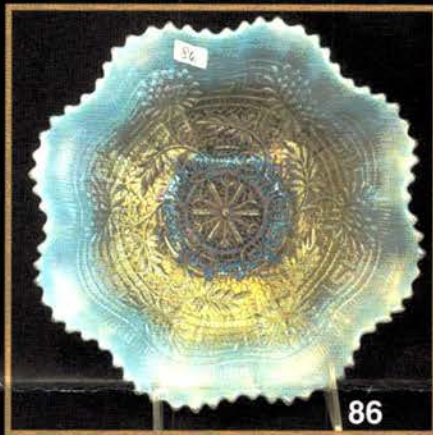

- \_\_\_ 73. N's Corn vase w/stalk base - lime green w/marigold overlay - scarce & nice
- \_\_\_ 74. N's Corn vase w/stalk base - ice green - scarce
- \_\_\_ 75. N's Corn vase w/stalk base - white
- \_\_\_ 76. N's Corn vase w/plain base - marigold - dark & nice, a good example
- \_\_\_ 77. N's Corn vase w/stalk base - green - fantastic example, very pretty
- \_\_\_ 78. N's Corn vase w/stalk base - amethyst - has fantastic irid.
- \_\_\_ 79. N's Corn vase w/plain base - purple - scarce
- \_\_\_ 80. M'BURG PERFECTION WATER PITCHER W/STRAIGHT TOP - GREEN - EXTREMELY RARE & HIGHLY DESIRABLE, RADIUM & SUPER
- \_\_\_ 81. M'burg Perfection tumbler - green - extremely rare, nice
- \_\_\_ 82. M'BURG PERFECTION WATER PITCHER W/STRAIGHT TOP - MARIGOLD - RADIUM & SUPER, SUPER RARE!
- \_\_\_ 83. M'burg Perfection tumbler - marigold - radium, nice, rare
- \_\_\_ 84. M'BURG PERFECTION WATER PITCHER W/STRAIGHT TOP - AMETHYST - RADIUM & VERY RARE, A REAL BEAUTY
- \_\_\_ 85. M'burg Perfection tumbler - amethyst - radium, super
- \_\_\_ 86. Embroidered Mums ruffled bowl w/ribbed back - aqua opal - super opal, pretty
- \_\_\_ 87. Embroidered Mums ruffled bowl w/ribbed back - lavender - fantastic irid., beautiful
- \_\_\_ 88. Embroidered Mums ruffled bowl w/ribbed back - horehound - very rare color & nice
- \_\_\_ 89. Embroidered Mums ruffled bowl w/ribbed back - ice blue - scarce
- \_\_\_ 90. N'S PLUMS & CHERRIES TUMBLER - BLUE - SOMETIMES CALLED TWO FRUITS, ONLY TUMBLER KNOWN IN THIS PATTERN, SUPER PRETTY, RARE, RARE 1000
- \_\_\_ 91. Bouquet tumbler - Persian Blue w/marigold overlay - extremely rare, only one I have seen, a neat tumbler 600-700
- \_\_\_ 92. S-Repeat tumbler - marigold - SUPER, RARE
- \_\_\_ 93. Cherry Chain 10" IC shaped bowl - red - extremely rare, just 1 or 2 known, a rarity
- \_\_\_ 94. Twigs miniature crimped edge vase - purple
- \_\_\_ 95. ROSE SHOW 9" PLATE - MARIGOLD ON CUSTARD - EXTREMELY RARE & SUPER, AS PRETTY AS THESE GET, ANOTHER BIG WOW!
- \_\_\_ 96. ROSE SHOW 9" PLATE - LIME GREEN OPAL - ABSOLUTELY GORGEOUS, ANOTHER TOP PLATE
- \_\_\_ 97. Rose Show 9" plate - emerald green - a super rare plate, minor pinpoint on one rose, pretty
- \_\_\_ 98. Rose Show 9" plate - marigold - dark & fantastic, have to call this pumpkin
- \_\_\_ 99. M'burg Trout & Fly 3 in 1 edge bowl - green - satin, pretty
- \_\_\_ 100. LEAF TIERS WHIMSEY SPITTOON - MARIGOLD - FANTASTIC PIECE! MADE FROM THE TUMBLER, ANOTHER NEAT ONE!
- \_\_\_ 101. Peacock & Grape ruffled bowl - red slag - super irid. on this very rare bowl
- \_\_\_ 102. Dahlia Variant tumbler - purple - the Dahlia flower is smaller, only 2 known
- \_\_\_ 103. Flute & Cane large size tumbler - marigold - extremely rare tumbler to find, only a few known 75-150
- \_\_\_ 104. Chain & Stars tumbler - marigold - very rare, only a few known
- \_\_\_ 105. ACORN BURRS 8 PC. PUNCH SET - ICE BLUE - FANTASTIC SET, HAS BEEN IN THE MIDDLE OF THE WHITLEY TABLE FOR YEARS!
- \_\_\_ 106. Garden Path Variant 6" plate - purple - fantastic & super rare, a beautiful little plate!
- \_\_\_ 107. Garden Path Variant 6" plate - peach opal - lots of opal, pretty & rare
- \_\_\_ 108. Fashion water pitcher - purple - unbelievable irid., a rare pitcher
- \_\_\_ 109. Fashion tumbler - purple - can't imagine a prettier one, rare
- \_\_\_ 110. FENTON PEACOCK AT URN RUFFLED BOWL - RED - ONE OF JUST A HANDFUL KNOWN, A RARE EXAMPLE OF A GREAT PIECE OF RED
- \_\_\_ 111. Sailboats 6" plate - blue - very rare plate in this color, nice
- \_\_\_ 112. Sailboats 6" plate - marigold - nice
- \_\_\_ 113. Dragon & Strawberry ruffled bowl - amethyst - super pretty irid. on this rare bowl
- \_\_\_ 114. Daisy & Drape vase - aqua opal - butterscotch, nice
- \_\_\_ 115. HEARTS & FLOWERS RUFFLED COMPOTE - MARIGOLD ON CUSTARD - EXTREMELY RARE COMPOTE, HIGHLY DESIRABLE, A DANDY
- \_\_\_ 116. Hearts & Flowers ruffled compote - lavender - a neat compote, super pretty irid.
- \_\_\_ 117. Hearts & Flowers ruffled compote - green - super pretty, scarce color
- \_\_\_ 118. Hearts & Flowers ruffled compote - aqua opal - pretty irid.,
- \_\_\_ 119. Hearts & Flowers ruffled compote - ice blue - pretty irid.
- \_\_\_ 120. Hearts & Flowers ruffled compote - marigold - dark & super
- \_\_\_ 121. Persian Garden chop plate - lavender - fantastic irid. on this beautiful rare plate
- \_\_\_ 122. Persian Garden chop plate - peach opal - one of just a few known, very pretty & highly desirable
- \_\_\_ 123. Persian Garden chop plate - white - rare w/super irid.
- \_\_\_ 124. Miniature kerosene lamp - marigold - haven't seen one like this before, pretty neat!
- \_\_\_ 125. M'BURG MITERED OVALS VASE - MARIGOLD - DARK & NICE, ABSOLUTE TOP RARITY, MARIGOLD IS THE TOUGHEST
- \_\_\_ 126. M'burg Mitered Ovals vase - green - super pretty example of this very rare vase
- \_\_\_ 127. M'burg Mitered Ovals vase - amethyst - super pretty radium irid., a gorgeous set!
- \_\_\_ 128. Vintage 6" plate - green - rare size, rare color, nice
- \_\_\_ 129. Vintage 6" plate - marigold - nice
- \_\_\_ 130. NUART HOMESTEAD CHOP PLATE - BLUE - SUPER, SUPER BEAUTIFUL IRID. ON A RARE PLATE
- \_\_\_ 131. Homestead chop plate - green - very rare, has blue irid. 350
- \_\_\_ 132. N's Peach tumbler - marigold - extremely rare, only 2 or 3 known
- \_\_\_ 133. Britt tumbler - blue - when purchased was the only one known
- \_\_\_ 134. M'burg Courthouse ruffled bowl - amethyst - radium, nice
- \_\_\_ 135. KITTENS WHIMSEY SPITTOON - MARIGOLD - EXTREMELY RARE, GREAT MINIATURE, SUPER!!
- \_\_\_ 136. Petal & Fan 6" crimped edge plate - purple - nice
- \_\_\_ 137. Stippled Three Fruits 9" plate w/ribbed back - aqua opal - fantastic example, gorgeous!
- \_\_\_ 138. Wide Panel breakfast creamer & sugar - red
- \_\_\_ 139. Illinois Soldiers & Sailors 7" plate - blue - scarce, nice
- \_\_\_ 140. Illinois Soldiers & Sailors 7" plate - marigold - pretty, scarce
- \_\_\_ 141. Drapery Variant 7" vase - blue - pretty, a neat vase
- \_\_\_ 142. CHRISTMAS COMPOTE - MARIGOLD - SUPER PRETTY, DARK & GORGEOUS
- \_\_\_ 143. Christmas Compote - purple - gorgeous for this classic piece