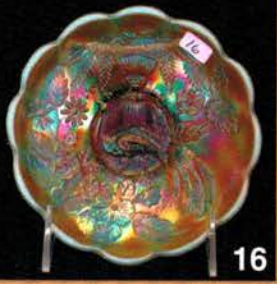

16

Seeck Auctions

P.O. Box 377
Mason City, Iowa 50402

PRSR STD
FIRST CLASS MAIL
U.S. POSTAGE
PAID
MAIL EXPEDITORS

OUTSTANDING CARNIVAL GLASS Auction

Saturday, October 2nd, 2010
9:30 A.M.

*The Whitley
Collection*

CROWNE PLAZA HOTEL
ST. LOUIS AIRPORT
11228 LONE EAGLE DRIVE
ST. LOUIS, MISSOURI

T5 P1 183
Lee Markley
PO Box 306
Mentone IN 46539-0306