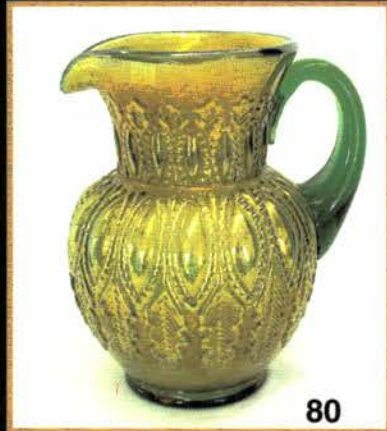

- \_\_\_ 73. N's Corn vase w/stalk base - lime green w/marigold overlay - scarce & nice
- \_\_\_ 74. N's Corn vase w/stalk base - ice green - scarce
- \_\_\_ 75. N's Corn vase w/stalk base - white
- \_\_\_ 76. N's Corn vase w/plain base - marigold - dark & nice, a good example
- \_\_\_ 77. N's Corn vase w/stalk base - green - fantastic example, very pretty
- \_\_\_ 78. N's Corn vase w/stalk base - amethyst - has fantastic irid.
- \_\_\_ 79. N's Corn vase w/plain base - purple - scarce
- \_\_\_ 80. M'BURG PERFECTION WATER PITCHER W/STRAIGHT TOP - GREEN - EXTREMELY RARE & HIGHLY DESIRABLE, RADIUM & SUPER
- \_\_\_ 81. M'burg Perfection tumbler - green - extremely rare, nice
- \_\_\_ 82. M'BURG PERFECTION WATER PITCHER W/STRAIGHT TOP - MARIGOLD - RADIUM & SUPER, SUPER RARE!
- \_\_\_ 83. M'burg Perfection tumbler - marigold - radium, nice, rare
- \_\_\_ 84. M'BURG PERFECTION WATER PITCHER W/STRAIGHT TOP - AMETHYST - RADIUM & VERY RARE, A REAL BEAUTY
- \_\_\_ 85. M'burg Perfection tumbler - amethyst - radium, super
- \_\_\_ 86. Embroidered Mums ruffled bowl w/ribbed back - aqua opal - super opal, pretty
- \_\_\_ 87. Embroidered Mums ruffled bowl w/ribbed back - lavender - fantastic irid., beautiful
- \_\_\_ 88. Embroidered Mums ruffled bowl w/ribbed back - horehound - very rare color & nice
- \_\_\_ 89. Embroidered Mums ruffled bowl w/ribbed back - ice blue - scarce
- \_\_\_ 90. N'S PLUMS & CHERRIES TUMBLER - BLUE - SOMETIMES CALLED TWO FRUITS, ONLY TUMBLER KNOWN IN THIS PATTERN, SUPER PRETTY, RARE, RARE 1000
- \_\_\_ 91. Bouquet tumbler - Persian Blue w/marigold overlay - extremely rare, only one I have seen, a neat tumbler 600-700
- \_\_\_ 92. S-Repeat tumbler - marigold - SUPER, RARE
- \_\_\_ 93. Cherry Chain 10" IC shaped bowl - red - extremely rare, just 1 or 2 known, a rarity
- \_\_\_ 94. Twigs miniature crimped edge vase - purple
- \_\_\_ 95. ROSE SHOW 9" PLATE - MARIGOLD ON CUSTARD - EXTREMELY RARE & SUPER, AS PRETTY AS THESE GET, ANOTHER BIG WOW!
- \_\_\_ 96. ROSE SHOW 9" PLATE - LIME GREEN OPAL - ABSOLUTELY GORGEOUS, ANOTHER TOP PLATE
- \_\_\_ 97. Rose Show 9" plate - emerald green - a super rare plate, minor pinpoint on one rose, pretty
- \_\_\_ 98. Rose Show 9" plate - marigold - dark & fantastic, have to call this pumpkin
- \_\_\_ 99. M'burg Trout & Fly 3 in 1 edge bowl - green - satin, pretty
- \_\_\_ 100. LEAF TIERS WHIMSEY SPITTOON - MARIGOLD - FANTASTIC PIECE! MADE FROM THE TUMBLER, ANOTHER NEAT ONE!
- \_\_\_ 101. Peacock & Grape ruffled bowl - red slag - super irid. on this very rare bowl
- \_\_\_ 102. Dahlia Variant tumbler - purple - the Dahlia flower is smaller, only 2 known
- \_\_\_ 103. Flute & Cane large size tumbler - marigold - extremely rare tumbler to find, only a few known 75-150
- \_\_\_ 104. Chain & Stars tumbler - marigold - very rare, only a few known
- \_\_\_ 105. ACORN BURRS 8 PC. PUNCH SET - ICE BLUE - FANTASTIC SET, HAS BEEN IN THE MIDDLE OF THE WHITLEY TABLE FOR YEARS!
- \_\_\_ 106. Garden Path Variant 6" plate - purple - fantastic & super rare, a beautiful little plate!
- \_\_\_ 107. Garden Path Variant 6" plate - peach opal - lots of opal, pretty & rare
- \_\_\_ 108. Fashion water pitcher - purple - unbelievable irid., a rare pitcher
- \_\_\_ 109. Fashion tumbler - purple - can't imagine a prettier one, rare
- \_\_\_ 110. FENTON PEACOCK AT URN RUFFLED BOWL - RED - ONE OF JUST A HANDFUL KNOWN, A RARE EXAMPLE OF A GREAT PIECE OF RED
- \_\_\_ 111. Sailboats 6" plate - blue - very rare plate in this color, nice
- \_\_\_ 112. Sailboats 6" plate - marigold - nice
- \_\_\_ 113. Dragon & Strawberry ruffled bowl - amethyst - super pretty irid. on this rare bowl
- \_\_\_ 114. Daisy & Drape vase - aqua opal - butterscotch, nice
- \_\_\_ 115. HEARTS & FLOWERS RUFFLED COMPOTE - MARIGOLD ON CUSTARD - EXTREMELY RARE COMPOTE, HIGHLY DESIRABLE, A DANDY
- \_\_\_ 116. Hearts & Flowers ruffled compote - lavender - a neat compote, super pretty irid.
- \_\_\_ 117. Hearts & Flowers ruffled compote - green - super pretty, scarce color
- \_\_\_ 118. Hearts & Flowers ruffled compote - aqua opal - pretty irid.,
- \_\_\_ 119. Hearts & Flowers ruffled compote - ice blue - pretty irid.
- \_\_\_ 120. Hearts & Flowers ruffled compote - marigold - dark & super
- \_\_\_ 121. Persian Garden chop plate - lavender - fantastic irid. on this beautiful rare plate
- \_\_\_ 122. Persian Garden chop plate - peach opal - one of just a few known, very pretty & highly desirable
- \_\_\_ 123. Persian Garden chop plate - white - rare w/super irid.
- \_\_\_ 124. Miniature kerosene lamp - marigold - haven't seen one like this before, pretty neat!
- \_\_\_ 125. M'BURG MITERED OVALS VASE - MARIGOLD - DARK & NICE, ABSOLUTE TOP RARITY, MARIGOLD IS THE TOUGHEST
- \_\_\_ 126. M'burg Mitered Ovals vase - green - super pretty example of this very rare vase
- \_\_\_ 127. M'burg Mitered Ovals vase - amethyst - super pretty radium irid., a gorgeous set!
- \_\_\_ 128. Vintage 6" plate - green - rare size, rare color, nice
- \_\_\_ 129. Vintage 6" plate - marigold - nice
- \_\_\_ 130. NUART HOMESTEAD CHOP PLATE - BLUE - SUPER, SUPER BEAUTIFUL IRID. ON A RARE PLATE
- \_\_\_ 131. Homestead chop plate - green - very rare, has blue irid. 350
- \_\_\_ 132. N's Peach tumbler - marigold - extremely rare, only 2 or 3 known
- \_\_\_ 133. Britt tumbler - blue - when purchased was the only one known
- \_\_\_ 134. M'burg Courthouse ruffled bowl - amethyst - radium, nice
- \_\_\_ 135. KITTENS WHIMSEY SPITTOON - MARIGOLD - EXTREMELY RARE, GREAT MINIATURE, SUPER!!
- \_\_\_ 136. Petal & Fan 6" crimped edge plate - purple - nice
- \_\_\_ 137. Stippled Three Fruits 9" plate w/ribbed back - aqua opal - fantastic example, gorgeous!
- \_\_\_ 138. Wide Panel breakfast creamer & sugar - red
- \_\_\_ 139. Illinois Soldiers & Sailors 7" plate - blue - scarce, nice
- \_\_\_ 140. Illinois Soldiers & Sailors 7" plate - marigold - pretty, scarce
- \_\_\_ 141. Drapery Variant 7" vase - blue - pretty, a neat vase
- \_\_\_ 142. CHRISTMAS COMPOTE - MARIGOLD - SUPER PRETTY, DARK & GORGEOUS
- \_\_\_ 143. Christmas Compote - purple - gorgeous for this classic piece