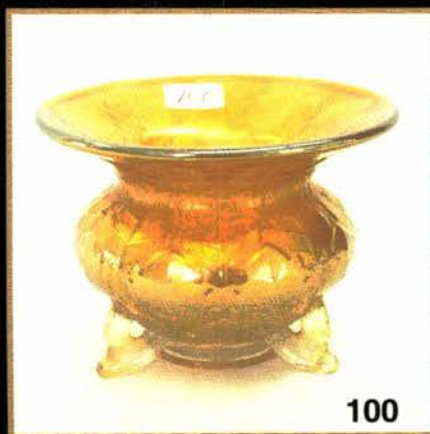

- \_\_\_ 73. N's Corn vase w/stalk base - lime green w/marigold overlay - scarce & nice
- \_\_\_ 74. N's Corn vase w/stalk base - ice green - scarce
- \_\_\_ 75. N's Corn vase w/stalk base - white
- \_\_\_ 76. N's Corn vase w/plain base - marigold - dark & nice, a good example
- \_\_\_ 77. N's Corn vase w/stalk base - green - fantastic example, very pretty
- \_\_\_ 78. N's Corn vase w/stalk base - amethyst - has fantastic irid.
- \_\_\_ 79. N's Corn vase w/plain base - purple - scarce
- \_\_\_ 80. M'BURG PERFECTION WATER PITCHER W/STRAIGHT TOP - GREEN - EXTREMELY RARE & HIGHLY DESIRABLE, RADIUM & SUPER
- \_\_\_ 81. M'burg Perfection tumbler - green - extremely rare, nice
- \_\_\_ 82. M'BURG PERFECTION WATER PITCHER W/STRAIGHT TOP - MARIGOLD - RADIUM & SUPER, SUPER RARE!
- \_\_\_ 83. M'burg Perfection tumbler - marigold - radium, nice, rare
- \_\_\_ 84. M'BURG PERFECTION WATER PITCHER W/STRAIGHT TOP - AMETHYST - RADIUM & VERY RARE, A REAL BEAUTY
- \_\_\_ 85. M'burg Perfection tumbler - amethyst - radium, super
- \_\_\_ 86. Embroidered Mums ruffled bowl w/ribbed back - aqua opal - super opal, pretty
- \_\_\_ 87. Embroidered Mums ruffled bowl w/ribbed back - lavender - fantastic irid., beautiful
- \_\_\_ 88. Embroidered Mums ruffled bowl w/ribbed back - horehound - very rare color & nice
- \_\_\_ 89. Embroidered Mums ruffled bowl w/ribbed back - ice blue - scarce
- \_\_\_ 90. N'S PLUMS & CHERRIES TUMBLER - BLUE - SOMETIMES CALLED TWO FRUITS, ONLY TUMBLER KNOWN IN THIS PATTERN, SUPER PRETTY, RARE, RARE 1000
- \_\_\_ 91. Bouquet tumbler - Persian Blue w/marigold overlay - extremely rare, only one I have seen, a neat tumbler 600-700
- \_\_\_ 92. S-Repeat tumbler - marigold - SUPER, RARE
- \_\_\_ 93. Cherry Chain 10" IC shaped bowl - red - extremely rare, just 1 or 2 known, a rarity
- \_\_\_ 94. Twigs miniature crimped edge vase - purple
- \_\_\_ 95. ROSE SHOW 9" PLATE - MARIGOLD ON CUSTARD - EXTREMELY RARE & SUPER, AS PRETTY AS THESE GET, ANOTHER BIG WOW!
- \_\_\_ 96. ROSE SHOW 9" PLATE - LIME GREEN OPAL - ABSOLUTELY GORGEOUS, ANOTHER TOP PLATE
- \_\_\_ 97. Rose Show 9" plate - emerald green - a super rare plate, minor pinpoint on one rose, pretty
- \_\_\_ 98. Rose Show 9" plate - marigold - dark & fantastic, have to call this pumpkin
- \_\_\_ 99. M'burg Trout & Fly 3 in 1 edge bowl - green - satin, pretty
- \_\_\_ 100. LEAF TIERS WHIMSEY SPITTOON - MARIGOLD - FANTASTIC PIECE! MADE FROM THE TUMBLER, ANOTHER NEAT ONE!
- \_\_\_ 101. Peacock & Grape ruffled bowl - red slag - super irid. on this very rare bowl
- \_\_\_ 102. Dahlia Variant tumbler - purple - the Dahlia flower is smaller, only 2 known
- \_\_\_ 103. Flute & Cane large size tumbler - marigold - extremely rare tumbler to find, only a few known 75-150
- \_\_\_ 104. Chain & Stars tumbler - marigold - very rare, only a few known
- \_\_\_ 105. ACORN BURRS 8 PC. PUNCH SET - ICE BLUE - FANTASTIC SET, HAS BEEN IN THE MIDDLE OF THE WHITLEY TABLE FOR YEARS!
- \_\_\_ 106. Garden Path Variant 6" plate - purple - fantastic & super rare, a beautiful little plate!
- \_\_\_ 107. Garden Path Variant 6" plate - peach opal - lots of opal, pretty & rare
- \_\_\_ 108. Fashion water pitcher - purple - unbelievable irid., a rare pitcher
- \_\_\_ 109. Fashion tumbler - purple - can't imagine a prettier one, rare
- \_\_\_ 110. FENTON PEACOCK AT URN RUFFLED BOWL - RED - ONE OF JUST A HANDFUL KNOWN, A RARE EXAMPLE OF A GREAT PIECE OF RED
- \_\_\_ 111. Sailboats 6" plate - blue - very rare plate in this color, nice
- \_\_\_ 112. Sailboats 6" plate - marigold - nice
- \_\_\_ 113. Dragon & Strawberry ruffled bowl - amethyst - super pretty irid. on this rare bowl
- \_\_\_ 114. Daisy & Drape vase - aqua opal - butterscotch, nice
- \_\_\_ 115. HEARTS & FLOWERS RUFFLED COMPOTE - MARIGOLD ON CUSTARD - EXTREMELY RARE COMPOTE, HIGHLY DESIRABLE, A DANDY
- \_\_\_ 116. Hearts & Flowers ruffled compote - lavender - a neat compote, super pretty irid.
- \_\_\_ 117. Hearts & Flowers ruffled compote - green - super pretty, scarce color
- \_\_\_ 118. Hearts & Flowers ruffled compote - aqua opal - pretty irid.,
- \_\_\_ 119. Hearts & Flowers ruffled compote - ice blue - pretty irid.
- \_\_\_ 120. Hearts & Flowers ruffled compote - marigold - dark & super
- \_\_\_ 121. Persian Garden chop plate - lavender - fantastic irid. on this beautiful rare plate
- \_\_\_ 122. Persian Garden chop plate - peach opal - one of just a few known, very pretty & highly desirable
- \_\_\_ 123. Persian Garden chop plate - white - rare w/super irid.
- \_\_\_ 124. Miniature kerosene lamp - marigold - haven't seen one like this before, pretty neat!
- \_\_\_ 125. M'BURG MITERED OVALS VASE - MARIGOLD - DARK & NICE, ABSOLUTE TOP RARITY, MARIGOLD IS THE TOUGHEST
- \_\_\_ 126. M'burg Mitered Ovals vase - green - super pretty example of this very rare vase
- \_\_\_ 127. M'burg Mitered Ovals vase - amethyst - super pretty radium irid., a gorgeous set!
- \_\_\_ 128. Vintage 6" plate - green - rare size, rare color, nice
- \_\_\_ 129. Vintage 6" plate - marigold - nice
- \_\_\_ 130. NUART HOMESTEAD CHOP PLATE - BLUE - SUPER, SUPER BEAUTIFUL IRID. ON A RARE PLATE
- \_\_\_ 131. Homestead chop plate - green - very rare, has blue irid. 350
- \_\_\_ 132. N's Peach tumbler - marigold - extremely rare, only 2 or 3 known
- \_\_\_ 133. Britt tumbler - blue - when purchased was the only one known
- \_\_\_ 134. M'burg Courthouse ruffled bowl - amethyst - radium, nice
- \_\_\_ 135. KITTENS WHIMSEY SPITTOON - MARIGOLD - EXTREMELY RARE, GREAT MINIATURE, SUPER!!
- \_\_\_ 136. Petal & Fan 6" crimped edge plate - purple - nice
- \_\_\_ 137. Stippled Three Fruits 9" plate w/ribbed back - aqua opal - fantastic example, gorgeous!
- \_\_\_ 138. Wide Panel breakfast creamer & sugar - red
- \_\_\_ 139. Illinois Soldiers & Sailors 7" plate - blue - scarce, nice
- \_\_\_ 140. Illinois Soldiers & Sailors 7" plate - marigold - pretty, scarce
- \_\_\_ 141. Drapery Variant 7" vase - blue - pretty, a neat vase
- \_\_\_ 142. CHRISTMAS COMPOTE - MARIGOLD - SUPER PRETTY, DARK & GORGEOUS
- \_\_\_ 143. Christmas Compote - purple - gorgeous for this classic piece