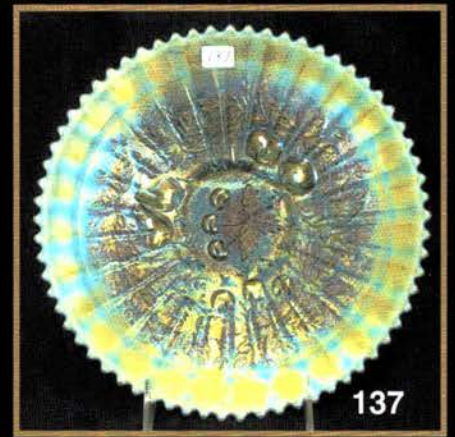

- \_\_\_ 73. N's Corn vase w/stalk base - lime green w/marigold overlay - scarce & nice
- \_\_\_ 74. N's Corn vase w/stalk base - ice green - scarce
- \_\_\_ 75. N's Corn vase w/stalk base - white
- \_\_\_ 76. N's Corn vase w/plain base - marigold - dark & nice, a good example
- \_\_\_ 77. N's Corn vase w/stalk base - green - fantastic example, very pretty
- \_\_\_ 78. N's Corn vase w/stalk base - amethyst - has fantastic irid.
- \_\_\_ 79. N's Corn vase w/plain base - purple - scarce
- \_\_\_ 80. M'BURG PERFECTION WATER PITCHER W/STRAIGHT TOP - GREEN - EXTREMELY RARE & HIGHLY DESIRABLE, RADIUM & SUPER
- \_\_\_ 81. M'burg Perfection tumbler - green - extremely rare, nice
- \_\_\_ 82. M'BURG PERFECTION WATER PITCHER W/STRAIGHT TOP - MARIGOLD - RADIUM & SUPER, SUPER RARE!
- \_\_\_ 83. M'burg Perfection tumbler - marigold - radium, nice, rare
- \_\_\_ 84. M'BURG PERFECTION WATER PITCHER W/STRAIGHT TOP - AMETHYST - RADIUM & VERY RARE, A REAL BEAUTY
- \_\_\_ 85. M'burg Perfection tumbler - amethyst - radium, super
- \_\_\_ 86. Embroidered Mums ruffled bowl w/ribbed back - aqua opal - super opal, pretty
- \_\_\_ 87. Embroidered Mums ruffled bowl w/ribbed back - lavender - fantastic irid., beautiful
- \_\_\_ 88. Embroidered Mums ruffled bowl w/ribbed back - horehound - very rare color & nice
- \_\_\_ 89. Embroidered Mums ruffled bowl w/ribbed back - ice blue - scarce
- \_\_\_ 90. N'S PLUMS & CHERRIES TUMBLER - BLUE - SOMETIMES CALLED TWO FRUITS, ONLY TUMBLER KNOWN IN THIS PATTERN, SUPER PRETTY, RARE, RARE 1000
- \_\_\_ 91. Bouquet tumbler - Persian Blue w/marigold overlay - extremely rare, only one I have seen, a neat tumbler 600-700
- \_\_\_ 92. S-Repeat tumbler - marigold - SUPER, RARE
- \_\_\_ 93. Cherry Chain 10" IC shaped bowl - red - extremely rare, just 1 or 2 known, a rarity
- \_\_\_ 94. Twigs miniature crimped edge vase - purple
- \_\_\_ 95. ROSE SHOW 9" PLATE - MARIGOLD ON CUSTARD - EXTREMELY RARE & SUPER, AS PRETTY AS THESE GET, ANOTHER BIG WOW!
- \_\_\_ 96. ROSE SHOW 9" PLATE - LIME GREEN OPAL - ABSOLUTELY GORGEOUS, ANOTHER TOP PLATE
- \_\_\_ 97. Rose Show 9" plate - emerald green - a super rare plate, minor pinpoint on one rose, pretty
- \_\_\_ 98. Rose Show 9" plate - marigold - dark & fantastic, have to call this pumpkin
- \_\_\_ 99. M'burg Trout & Fly 3 in 1 edge bowl - green - satin, pretty
- \_\_\_ 100. LEAF TIERS WHIMSEY SPITTOON - MARIGOLD - FANTASTIC PIECE! MADE FROM THE TUMBLER, ANOTHER NEAT ONE!
- \_\_\_ 101. Peacock & Grape ruffled bowl - red slag - super irid. on this very rare bowl
- \_\_\_ 102. Dahlia Variant tumbler - purple - the Dahlia flower is smaller, only 2 known
- \_\_\_ 103. Flute & Cane large size tumbler - marigold - extremely rare tumbler to find, only a few known 75-150
- \_\_\_ 104. Chain & Stars tumbler - marigold - very rare, only a few known
- \_\_\_ 105. ACORN BURRS 8 PC. PUNCH SET - ICE BLUE - FANTASTIC SET, HAS BEEN IN THE MIDDLE OF THE WHITLEY TABLE FOR YEARS!
- \_\_\_ 106. Garden Path Variant 6" plate - purple - fantastic & super rare, a beautiful little plate!
- \_\_\_ 107. Garden Path Variant 6" plate - peach opal - lots of opal, pretty & rare
- \_\_\_ 108. Fashion water pitcher - purple - unbelievable irid., a rare pitcher
- \_\_\_ 109. Fashion tumbler - purple - can't imagine a prettier one, rare
- \_\_\_ 110. FENTON PEACOCK AT URN RUFFLED BOWL - RED - ONE OF JUST A HANDFUL KNOWN, A RARE EXAMPLE OF A GREAT PIECE OF RED
- \_\_\_ 111. Sailboats 6" plate - blue - very rare plate in this color, nice
- \_\_\_ 112. Sailboats 6" plate - marigold - nice
- \_\_\_ 113. Dragon & Strawberry ruffled bowl - amethyst - super pretty irid. on this rare bowl
- \_\_\_ 114. Daisy & Drape vase - aqua opal - butterscotch, nice
- \_\_\_ 115. HEARTS & FLOWERS RUFFLED COMPOTE - MARIGOLD ON CUSTARD - EXTREMELY RARE COMPOTE, HIGHLY DESIRABLE, A DANDY
- \_\_\_ 116. Hearts & Flowers ruffled compote - lavender - a neat compote, super pretty irid.
- \_\_\_ 117. Hearts & Flowers ruffled compote - green - super pretty, scarce color
- \_\_\_ 118. Hearts & Flowers ruffled compote - aqua opal - pretty irid.,
- \_\_\_ 119. Hearts & Flowers ruffled compote - ice blue - pretty irid.
- \_\_\_ 120. Hearts & Flowers ruffled compote - marigold - dark & super
- \_\_\_ 121. Persian Garden chop plate - lavender - fantastic irid. on this beautiful rare plate
- \_\_\_ 122. Persian Garden chop plate - peach opal - one of just a few known, very pretty & highly desirable
- \_\_\_ 123. Persian Garden chop plate - white - rare w/super irid.
- \_\_\_ 124. Miniature kerosene lamp - marigold - haven't seen one like this before, pretty neat!
- \_\_\_ 125. M'BURG MITERED OVALS VASE - MARIGOLD - DARK & NICE, ABSOLUTE TOP RARITY, MARIGOLD IS THE TOUGHEST
- \_\_\_ 126. M'burg Mitered Ovals vase - green - super pretty example of this very rare vase
- \_\_\_ 127. M'burg Mitered Ovals vase - amethyst - super pretty radium irid., a gorgeous set!
- \_\_\_ 128. Vintage 6" plate - green - rare size, rare color, nice
- \_\_\_ 129. Vintage 6" plate - marigold - nice
- \_\_\_ 130. NUART HOMESTEAD CHOP PLATE - BLUE - SUPER, SUPER BEAUTIFUL IRID. ON A RARE PLATE
- \_\_\_ 131. Homestead chop plate - green - very rare, has blue irid. 350
- \_\_\_ 132. N's Peach tumbler - marigold - extremely rare, only 2 or 3 known
- \_\_\_ 133. Britt tumbler - blue - when purchased was the only one known
- \_\_\_ 134. M'burg Courthouse ruffled bowl - amethyst - radium, nice
- \_\_\_ 135. KITTENS WHIMSEY SPITTOON - MARIGOLD - EXTREMELY RARE, GREAT MINIATURE, SUPER!!
- \_\_\_ 136. Petal & Fan 6" crimped edge plate - purple - nice
- \_\_\_ 137. Stippled Three Fruits 9" plate w/ribbed back - aqua opal - fantastic example, gorgeous!
- \_\_\_ 138. Wide Panel breakfast creamer & sugar - red
- \_\_\_ 139. Illinois Soldiers & Sailors 7" plate - blue - scarce, nice
- \_\_\_ 140. Illinois Soldiers & Sailors 7" plate - marigold - pretty, scarce
- \_\_\_ 141. Drapery Variant 7" vase - blue - pretty, a neat vase
- \_\_\_ 142. CHRISTMAS COMPOTE - MARIGOLD - SUPER PRETTY, DARK & GORGEOUS
- \_\_\_ 143. Christmas Compote - purple - gorgeous for this classic piece