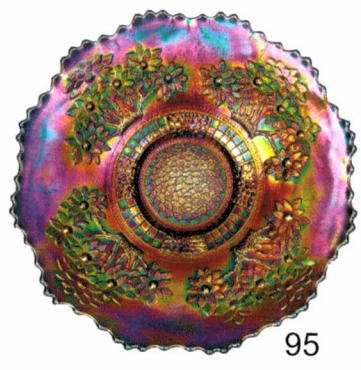

Remmen Auction & Appraisal Service

P. O. Box 301156 • Portland, Oregon 97294-9156
Phone: (503) 256-1226 • Cell Phone: (503) 756-2629

PRESORTED
FIRST-CLASS MAIL
U.S. POSTAGE PAID
CLACKAMAS, OR
PERMIT NO. 007

6*792*****MIXED AADC 970
Lee Markley
PO BOX 306
MENTONE IN 46539-0306