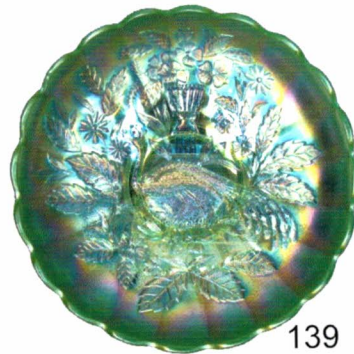

210

150

**Remmen
Auction, LLC**

is proud to present the

2010

**Northern California
Carnival Club**

Convention Auction

Saturday, September 18th, 2010

Auction starts at 9:30 am

Preview on Friday, September 17th from 7:00 - 9:00 pm
and on Saturday, September 18th from 8:00 to 9:30 am

Holiday Inn Fresno Airport

5090 E Clinton Way, Fresno, California 93727

Phone: 559-252-3611

88

148

137

138

139

140

100

125

131

134