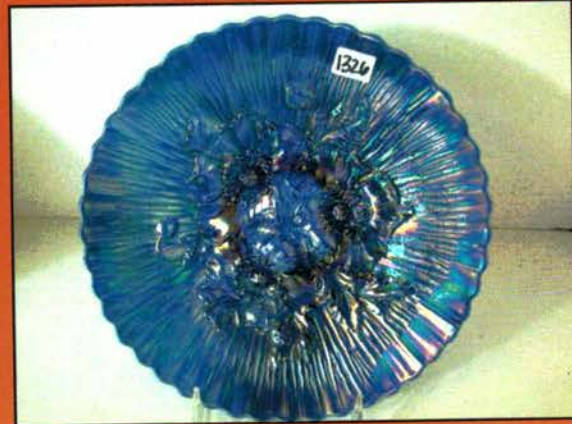

July 3rd 2010 9:30 am Carnival Glass Auction

*July 3rd 2010 9:30 am Carnival Glass Auction*

**July 3, 2010 Carnival Glass listing**

1001	Nwood 9" GREEN Peacocks plate w/ plain back Very nice!	1046	Nwood round Bushel Basket - mari
1002	Nwood 9" BLUE Peacocks plate. Nice elec hilites	1047	Nwood round Bushel Basket - IG
1003	Nwood 9" GREEN Peacocks plate w/ plain back. Another nice plate	1048	Nwood round Bushel Basket - Cobalt
1004	Nwood 9" IG Peacocks plate.	1049	Nwood round Bushel Basket - green
1005	Nwood 9" purple Peacocks plate.	1050	Nwood IB Hearts & Flowers compote. Scarce
1006	Nwood 9" elec blue Peacocks plate. Very sharp plate	1051	Nwood GREEN Hearts & Flowers compote. RARE and very pretty color
1007	Nwood 9" IG/Lime Peacocks plate. bit darker than IG but not true lime	1052	Nwood purple G&C large ft'd fruit bowl
1008	Nwood 9" blue Peacocks stippled plate. Scarce	1053	Nwood purple G&C centerpiece bowl points turned in.
1009	Nwood 9" pastel mari Peacocks stippled plate Very nice color!	1054	Nwood elec purple G&C banana boat w/ flared edge
1010	Nwood 9" elec purple Peacocks plate	1055	Nwood elec purple G&C centerpiece bowl w/ flared round edge. SUPER
1011	Nwood 9" pastel mari Peacocks plate. WOW	1056	Nwood 10" mari Peacock at Urn stippled MIC
1012	Nwood 9" IG Peacocks plate	1056a	Nwood 5" mari Peacock at Urn ICS bowl
1013	Nwood 9" blue Peacocks stippled PCE bowl	1056b	5- Nwood 5" mari Peacock at Urn ICS bowls selling as 1 money
1014	Nwood 9" Lt Amy Peacocks PCE bowl. Nice!	1057	Imp Flute purple 7pc berry set.
1015	Nwood 8" white Peacocks ruffled bowl	1058	Nwood purple G&C 7pc berry set
1016	Nwood 8" pastel mari Peacocks bowl. Nice	1059	RARE Nwood WHITE G&C 7 pc ICS set Very hard to find a complete set
1017	Nwood 8" mari 3 Fruits stippled bowl. Great detail	1060	Nwood purple Peacocks ruffled bowl
1018	Nwood 9" SAPPHIRE 3 Fruits stippled plate. Very nice & scarce	1061	Nwood AO Peacocks ruffled bowl. NICE
1019	Nwood 9" elec blue 3 Fruits stippled plate. HOT!!!!	1062	Nwood pastel mari Peacocks ruffled bowl. NICE
1020	Nwood 9" purple G&C plate	1063	Nwood AQUA Peacocks ruffled bowl. NICE Scarce
1021	Nwood purple G&C ruffled 7pc berry set.	1064	Mari Peacocks bowl. Reproduction bowl
1022	Nwood 8" purple G&C bowl w/ BW back	1065	Nwood purple Peacocks bowl
1023	Nwood 8" purple G&C bowl w/ PB	1066	Nwood pastel AO Peacocks bowl. SUPER
1024	Nwood 9" G&C stippled ruffled bowl. Nic e hilites	1067	Nwood white Hearts and Flowers compote
1025	Nwood 10" elec purple G&C ICS bowl. Super!	1068	Nwood mari Hearts and Flowers compote
1026	Imp grape 10" elec purple ruffled bowl	1069	Nwood IG Hearts and Flowers compote
1027	Nwood purple G&C large compote. Nice!	1070	Nwood AO Hearts and Flowers compote
1028	Nwood purple G&C centerpiece bowl w/ points up. Great blue irid on interior	1071	Nwood mari Hearts and Flowers compote
1029	Nwood purple G&C large covered compote. Scarce	1072	Nwood elec blue Hearts and Flowers compote
1030	Nwood purple Grape Arbor 6 pc water set	1073	Nwood Pearl custard G&C Banana boat
1031	Nwood Ice blue Grape Arbor 5 pc water set. Great color!!	1074	Imp jade green "RINGS" 16" vase
1032	Nwood pastel mari Grape Arbor tankard. WOW!!	1075	Ruby Red 19" smooth panels funeral vase
1033	Nwood mari Peacock at Fountain butterdish	1076	Nwood mari Memphis 7pc punch set
1034	Nwood green G&C water pitcher	1077	Nwood mari Memphis 7pc fruit set
1035	Nwood mari G&C 5pc water set	1078	Nwood GREEN Memphis 7pc punch set. Scarce
1036	Nwood purple G&C water pitcher w/ 2 tumblers	1079	Fenton mari Wreath of Roses punch bowl & base
1037	Nwood green Raspberry water pitcher w./ 1tumbler	1080	Nwood GREEN Acorn Burr 7pc punch set
1038	Nwood green Acorn Burr water pitcher w/ 2 tumblers	1081	Nwood elec purple G&C 7pc punch set with flared top. SUPER COLOR
1039	Nwood mari Acorn burr 7pc water set	1082	Nwood mari 7pc G&C punch set
1040	Nwood purple Singing Birds 5pc water set	1083	Nwood mari G&C 10 pc midsize punch set
1041	Nwood purple Peacock at Fountain water pitcher w/1 tumbler	1084	Imp crystal Broken Arches 7pc punch set
1042	RARE Nwood WHITE Peacock at Fountain water pitcher	1085	Nwood lav G&C punch bowl and base. Color is almost a horehound color. really odd.
1043	Nwood round Bushel Basket - AO	1086	Nwood GREEN Dandelion 5pc tankard set. Very scarce
1044	Nwood round Bushel Basket - horehound	1087	Nwood mari Dandelion tankard
1045	Nwood round Bushel Basket - elec blue	1088	RARE Nwood white Dandelion tankard.
		1089	Nwood elec purple Dandelion tankard w/ 2 tumblers. HOT!
		1090	Nwood Rose show Ruffled bowl- AO