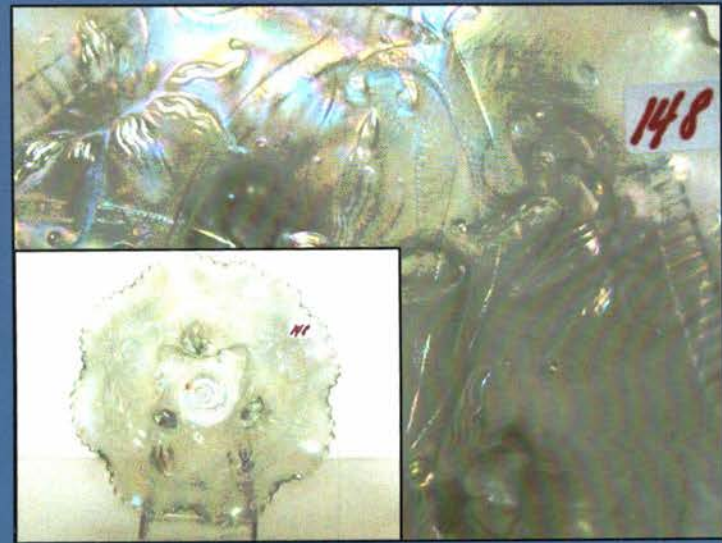

To view HUNDREDS of pictures & LISTING go to www.jimwrodauction.com