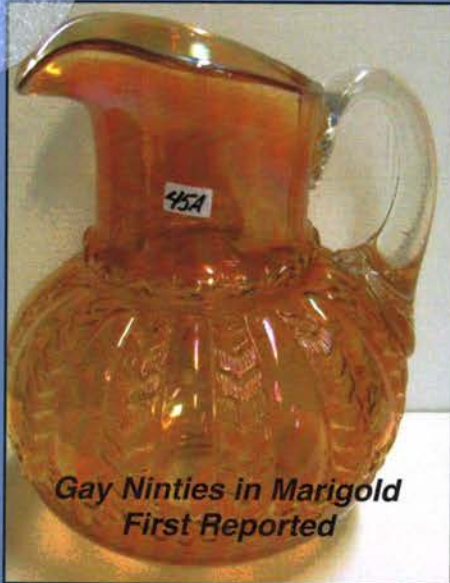

Jim Wroda Auction Services, LTD
5239 ST RT 49 S
GREENVILLE, OHIO 45331
937.548.7835

PRESORTED
FIRST CLASS MAIL
U.S. POSTAGE
PAID
CELINA, OH
PERMIT NO. 99

FIRST CLASS POSTAGE PAID

8-12*****AUTO**MIXED AADC 458
LEE MARKLEY
PO BOX 306
502 N BROADWAY ST
MENTONE IN 46539-9531

Volume 8, Series 2010

ACGA Carnival Glass Convention

June 16th 17th 18th 19th 2010

There will be a Presidents Reception & Ice Cream social on Wednesday the 16th
Auction will be Saturday June 19th at 9:30 am
The Auction will be part 2 of the Late Woody and Marlene Funk.

Lexington Lansing Hotel

925 S. Creyts Road   Lansing, Michigan 48917

1-517-391-1298

Room Rate is $97.00 per night with 2 breakfast coupons per room. Ask for ACGA Convention.

All rooms are non smoking and pets are allowed with a $30.00 one time cleaning fee.

*****Mail, E-Mail, Phone and Absentee Bids Policy:*****

We do accept absentee bids, Phone bids($500.00 minimum bid) and left bids. All bids will be bid competitively against the audience. **ALL** absentee bids must be to us **no later than 2 days** prior to the auction, otherwise we will not guarantee them being entered into our system. All **SUCCESSFUL** absentee, phone and left bids are subject to a $7.00 convenience fee, plus postage and insurance. We will contact you within a couple of days after the auction. **Please do not call** us to see if you won an item. Laurie will call you if your bid was successful. Extra calls coming in just slows us down on contacting people. If damage is found during the auction or preview we will cancel your bid. If manufacture problems bother you such as air bubbles, pulled points, soda ash, tool marks, or any other manufacturing flaw, please be specific in your mail bids or email bids. If there is a manufacture flaw on an item that we feel is truly distracting, we have noted that in the listing already. **Auction Company has the right NOT** to execute an absentee bid for any reason. **ALL** bids are due **2 days** prior to the auction. **ALL** items must be paid for within 7 business days after notification.

PLEASE NOTE: Laurie will get your items to you as fast as possible but, please allow 10 to 14 days for your items to be shipped.

To view more pictures & listing please visit our website www.jimwrodauction.com

Terms & Conditions: Cash, Travelers checks, business or personal checks w/I.D. Visa/ MC & Discover with a 3% clerking fee

Jim Wroda Auction Services

5239 ST RT 49 S Greenville, Ohio 45331

Jim Wroda Auctioneer