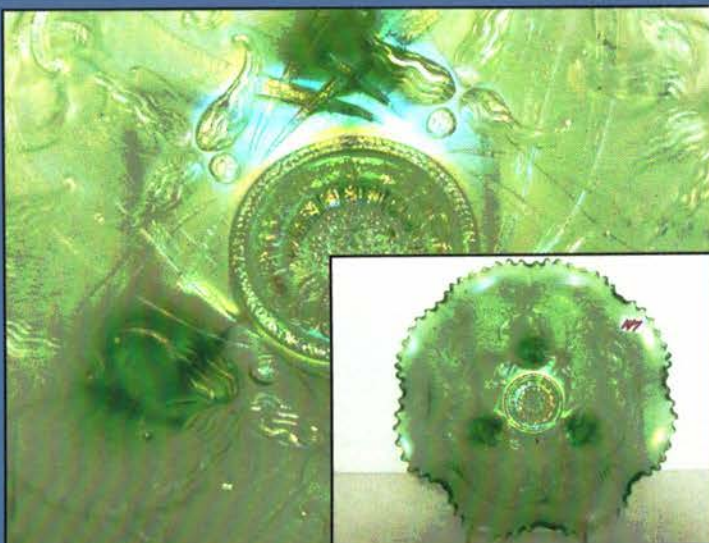

To view HUNDREDS of pictures & LISTING go to www.jimwrodauction.com