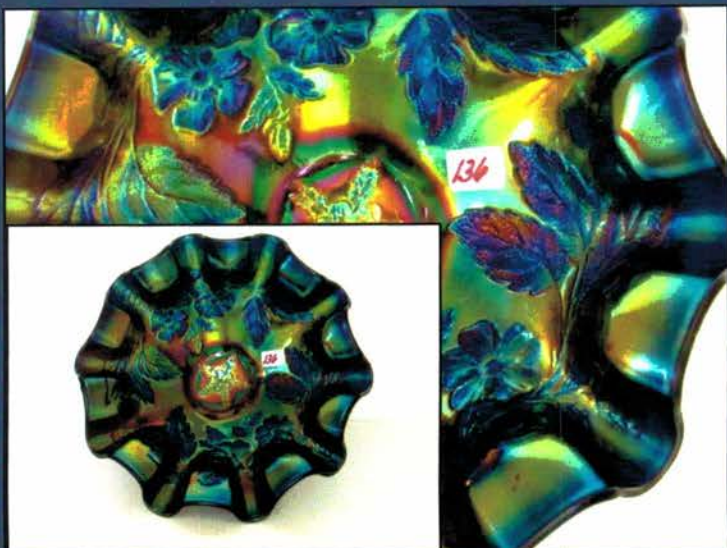

To view HUNDREDS of pictures & LISTING go to www.jimwrodaauction.com