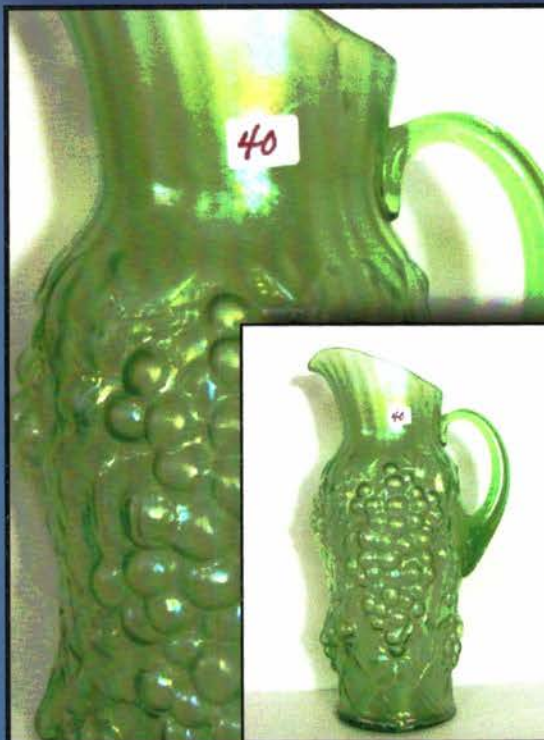

To view HUNDREDS of pictures & LISTING go to www.jimwrodauction.com