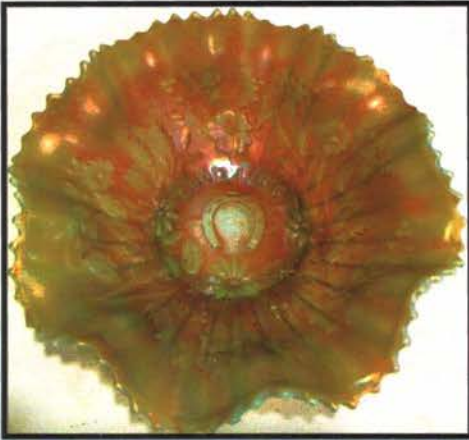

Saturday March 20TH, AT 9:45AM - CORUL PATE CARNIVAL GLASS

Bid online before or during the live auction!

Visit: www.proxibid.com/jimwrodauction

proxibid

To view HUNDREDS of pictures & listings go to www.jimwrodauction.com