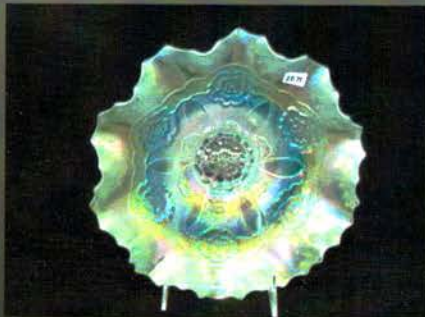

Saturday March 20TH, AT 9:45AM - CORUL PATE CARNIVAL GLASS

Bid online before or during the live auction!

Visit: www.proxibid.com/jimwrodauction

proxibid

To view HUNDREDS of pictures & listings go to www.jimwrodauction.com