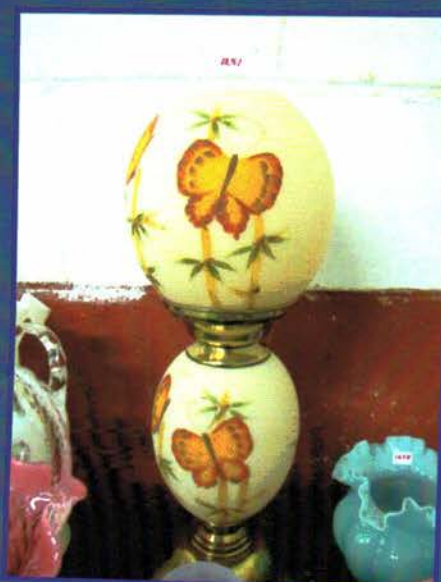

Bid online before or during the live auction!

Visit: www.proxibid.com/jimwrodauction

proxibid

To view HUNDREDS of
pictures & LISTING go to
www.jimwrodauction.com