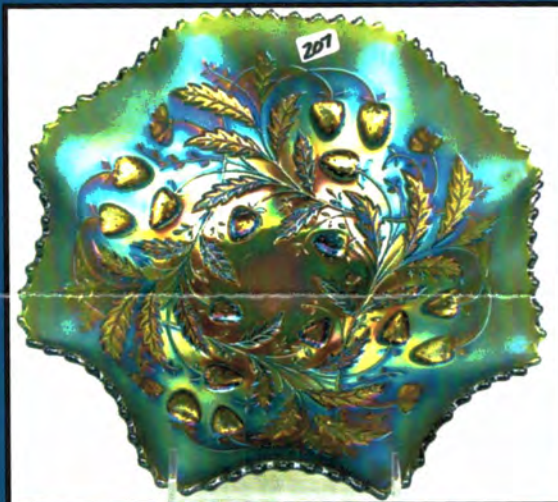

To view HUNDREDS of pictures go to
www.jimwrodauction.com

**This auction available
on Proxibid**

**Complete listing at
www.jimwrodauction.com**