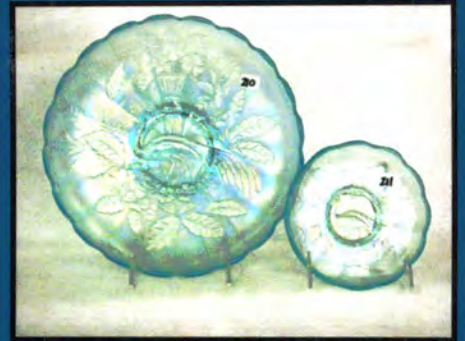

To view HUNDREDS of pictures go to www.jimwrodauction.com