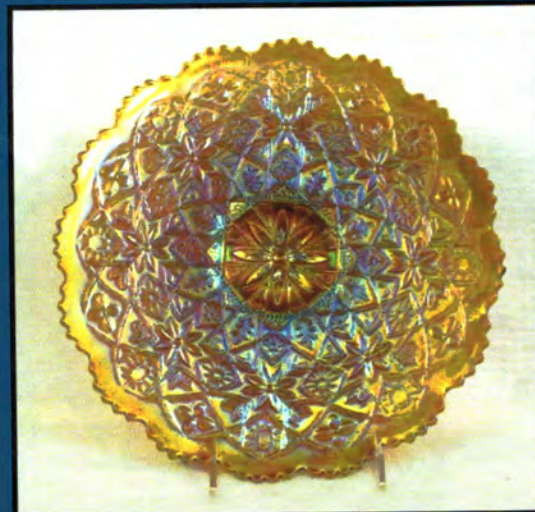

To view HUNDREDS of
pictures & Listings go to
www.jimwrodauction.com