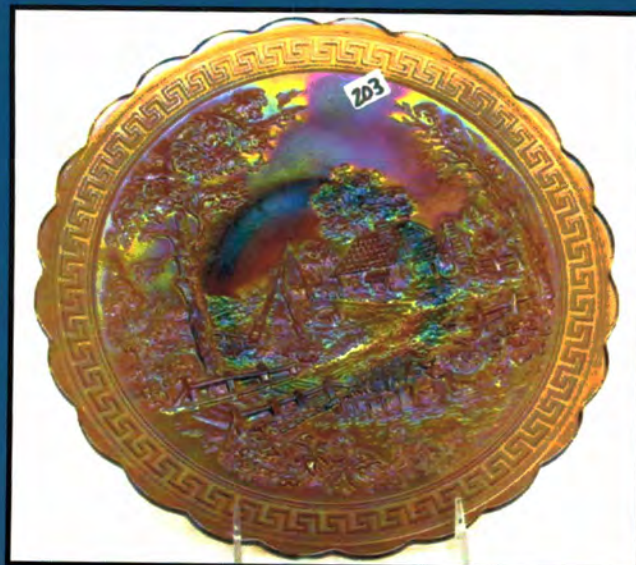

RIDAY, Nov. 6th 2009 at 12 pm (Noon)-Carnival Glass Collection (350Lots)

This auction available on Proxibid

Complete listing at www.jimwrodauction.com

To view HUNDREDS of pictures go to www.jimwrodauction.com