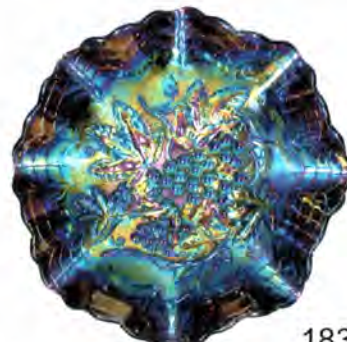

100

128

183

129

- 1 Pair of Contemporary Vaseline Opal Orange Tree Goblets "HOACGA 2001".
- 2 Fenton for Singleton Bailey Iridized Burmese Farmyard Crimped Edge Chop Plate.
- 3 **Fenton Contemporary Celeste Blue Stretch Diamond Points Compote. 5 1/4" Tall x 7" Across**
- 4 Souvenir Vaseline Opal Frolicking Bears Spittoon "ICGA 2001".
- 5 Fenton Contemporary Peach Opal Grape & Cable Spittoon from Cracker Jar.
- 6 Imperial Contemporary IG White Chrysanthemum Chop Plate.
- 7 Imperial Contemporary AIG Vaseline Chrysanthemum Chop Plate.
- 8 Imperial Contemporary IG Smoke Chrysanthemum Chop Plate.
- 9 Imperial Contemporary AIG Electric Blue Chrysanthemum Chop Plate.
- 10 Imperial Contemporary AIG Emerald Green Chrysanthemum Chop Plate.
- 11 **Three Terry Crider Tumblers: Aqua Opal Nautilus, Sapphire Flute and Green Inverted Thistle. (Sold Choice)**
- 12 **Three Terry Crider Tumblers: Marigold and Two White Home on the Range. Good Guess. (Sold Choice)**
- 13 **Three Terry Crider Tumblers: Marigold & White Thistle, Vaseline Cactus. (Sold Choice)**
- 14 **Three Terry Crider Tumblers: Blue Opal Cherry Wreath, White Decorated Cherry Wreath and Powder Blue Beaded Shell. (Sold Choice)**
- 15 Pair of Imperial Marigold 474 Sherbets.
- 16 Imperial Smoke Scroll Embossed Sauce.
- 17 **Imperial Electric Purple Heavy Grape Ruffled Bowl.**
- 18 **Carnival Glass Beaded Purse with Rope Handle.**
- 19 Northwood Green Pebbles Bon Bon with Honeycomb and Clover Exterior. Radium Iridescence
- 20 Fenton Vaseline Stippled Rays & Scaleband 6 3/4" Ruffled Bowl. Super Yellow Base Color
- 21 Two Millersburg Green Holly Sprig Bon Bons. (Sold Choice)
- 22 Westmoreland Peach Opal File & Fan Ruffled Compote.
- 23 Dugan Peach Opal Scales 9" Plate.
- 24 Fenton Dark Marigold Two Flowers Large Footed Ruffled Bowl.
- 25 Fenton Red Open Edge Ruffled Basket.
- 26 Northwood Blue Grape & Gothic Arches Berry Bowl.
- 27 Northwood Purple Strawberry Plate.
- 28 Northwood Amethyst Sunflower Spatula Footed Ruffled Bowl.
- 29 **Northwood Purple Blackberry Ruffled Compote with Basketweave Exterior.**
- 30 **Beautiful Northwood Marigold Peacock at the Fountain Punch Set with 6 Cups.**
- 31 **Northwood Violet Blue Peacock at the Fountain Water Pitcher. Neat Color**
- 32 **Fenton Amethyst Wreath of Roses Punch Bowl and Base.**
- 33 **Beautiful Fenton Blue Butterfly & Fern 7 pc. Water Set.**
- 34 Fenton Marigold Kittens Plate with 2 sides up.
- 35 Fenton Marigold Kittens Four Sides Up Bowl.
- 36 Fenton Square Green Stippled Rays Compote and Dugan Purple Grape Delight Rose Bowl. (Sold Choice)
- 37 Northwood Ice Blue Fine Cut & Roses Rose Bowl.
- 38 **Northwood Aqua Opal Beaded Cable Rose Bowl.**
- 39 **Northwood Blue Opal Leaf & Beads Rose Bowl. Non-iridized**
- 40 **Northwood Aqua Opal Leaf & Bead Rose Bowl.**
- 41 Dugan Purple Grapevine Lattice Ruffled Plate. Has Souviner of Platte Lake, Mich. Painted on Plate..
- 42 Dugan Marigold Persian Garden 6" Plate.
- 43 Dugan Blue Opal Fishscale & Beads Ruffled Bowl. Non-iridized
- 44 Dugan Marigold Fishscale & Beads Ruffled Bowl.
- 45 Dugan Marigold Fishscale & Beads 7 1/2" Plate.
- 46 Fenton Blue Pine Cone ICS Bowl.
- 47 **Fenton Aqua Peacock & Dahlia 7 1/4" Ruffled Bowl. Scarce Color**
- 48 **Fenton Blue Captive Rose CRE Bowl.**
- 49 **Fenton Amethyst Captive Rose Ruffled Bowl. Very Pretty**
- 50 Fenton Blue Captive Rose Plate.
- 51 **Terry Crider Sapphire Blue S-Repeat Spittoon.**
- 52 **Terry Crider Aqua Opal Dahlia Spittoon.**
- 53 **Terry Crider Red Inverted Strawberry Spittoon.**
- 54 Northwood Green Three Fruits Medallion Spatula Footed Ruffled Bowl.
- 55 Northwood Blue Stippled Three Fruits Plate. Ribbed Exterior
- 56 Northwood Marigold Stippled Three Fruits Plate.
- 57 Northwood Green Three Fruits Ruffled Bowl. Basketwave Exterior
- 58 **Northwood Blue Opal Stippled Three Fruits Ruffled Bowl. Non-iridized**
- 59 **Northwood Pastel Marigold Three Fruits PCE Bowl with Basketweave Ext..**
- 60 **Northwood Electric Purple Three Fruits Plate with Plain Exterior.**
- 61 Fenton Blue Peacock ant Urn Compote.
- 62 Fenton Marigold Captive Rose Compote.
- 63 **Fenton Aqua/Sapphire Holly Hat Shape.**
- 64 Fenton Vaseline & Powder Blue Holly Ruffled Compotes. (Sold Choice)
- 65 **Fenton Red Holly Goblet Shaped Compote.**
- 66 **Fenton Electric Blue Holly Ruffled Bowl.**
- 67 Fenton Powder Blue Holly Bowl.
- 68 Fenton Blue Holly 3/1 Edge Bowl.
- 69 Fenton Amber Holly 3/1 Edge Bowl.
- 70 **Fenton Powder Blue Holly 3/1 Edge Bowl.**
- 71 **Signed Robert Hanson Amber Iridized Pump.**
- 72 **Signed Robert Hanson Green Iridized Pump & Trough.**
- 73 Imperial Green Loganberry Vase.
- 74 **Imperial Amber Ripple 9" Vase.**
- 75 **Imperial Electric Purple 8" Ripple Vase. Has 6" Opening**
- 76 **Imperial Marigold Ripple 14" Midsize Vase with 4" Base.**
- 77 Northwood Aqua Opal Round Bushel Basket.
- 78 Northwood White Eight Sided Bushel Basket.
- 79 Northwood Green Round Bushel Basket. Has crows foot on inside bottom
- 80 **Northwood Blue/Amethyst Swirl Round Bushel Basket. Never seen another one**
- 81 **Northwood Lime Drapery Candy Dish.**
- 82 **Northwood White Drapery 7 3/4" Vase.**
- 83 **Northwood Lime Green Drapery Vase.**
- 84 Jain 9 1/2" Fish Vase. Better than average color
- 85 Jain Marigold Pineapple Vase.
- 86 Fenton Vaseline Sailboats ICS Sauce.
- 87 Fenton Green Iris Goblet Shaped Compote.
- 88 **Fenton Vaseline Open Edge Basket with Two Sides Up.**
- 89 Fenton Marigold Open Edge Basket "Howard Furniture" Advertising with 2 sides up.
- 90 **Fenton Vaseline Persian Medallion Bon Bon.**
- 91 Millersburg Marigold Blackberry Wreath 6" Ruffled Sauce.