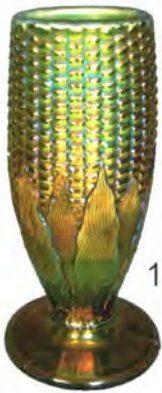

**Remmen
Auction**

is proud to present the

2009

Great Lakes

Carnival Glass Club

Convention Auction

Saturday, October 31st, 2009

Auction starts at 10:00 am

Preview on Friday, October 30th After Banquet approx. 8:00 pm
and on Saturday, October 31st from 8:30 to 10:00 am

Ramada Lansing Hotel & Conference Center

7501 West Saginaw Highway, Lansing, Michigan 48917
Reservations: 517-627-3211

75

135