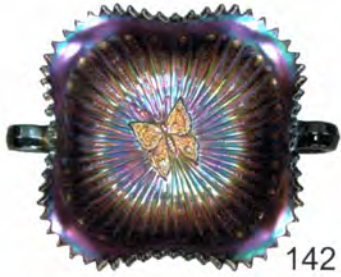

Remmen Auction & Appraisal Service

P.O. Box 301156 • Portland, Oregon 97294-9156
Phone: (503) 256-1226 • Cell Phone: (503) 756-2629

PRESORTED
FIRST-CLASS MAIL
U.S. POSTAGE PAID
CLACKAMAS, OR
PERMIT NO. 007

*****AUTO**ALL FOR ADC 460

T2 P2 375
Lee Markley
PO BOX 306
MENTONE IN 46539-0306

142