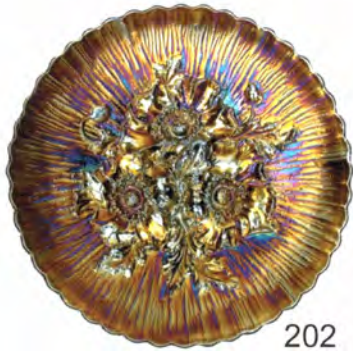

Remmen Auction & Appraisal Service

P.O. Box 301156 • Portland, Oregon 97294-9156
Phone: (503) 256-1226 • Cell Phone: (503) 756-2629

PRESORTED
FIRST-CLASS MAIL
U.S. POSTAGE PAID
CLACKAMAS, OR
PERMIT NO. 007

*****AUTO**ALL FOR ADC 460

T2 P2 375
Lee Markley
PO BOX 306
MENTONE IN 46539-0306

142

166

30

195

202

104

154

31

148

138

136

120

130

116

115

117

32