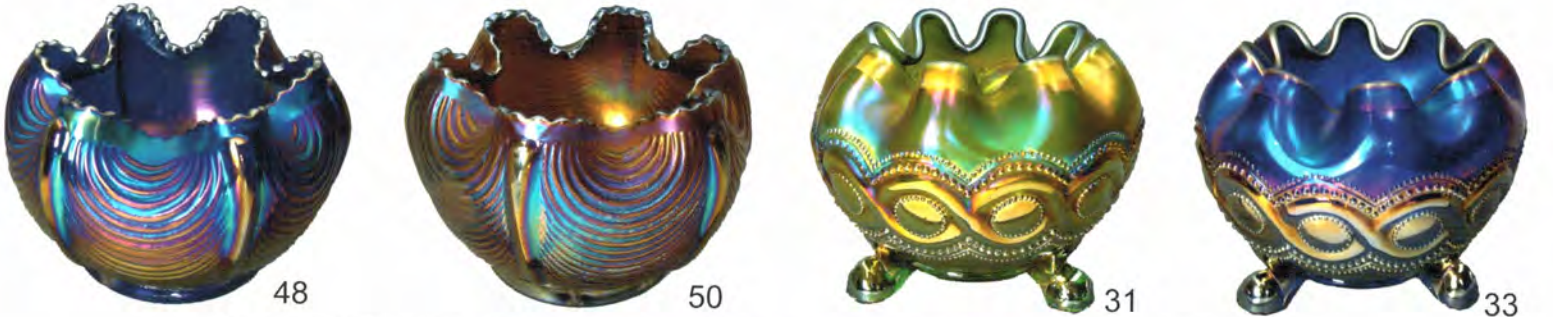

Please visit our website for complete listing and photos of all items to be sold!
www.remmenauction.com