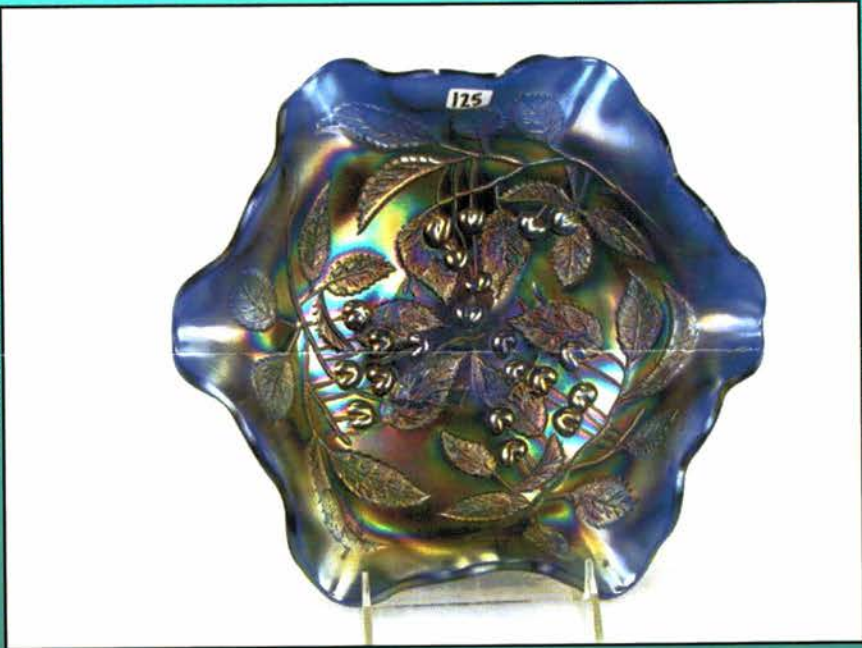

150	Mburg mari. Hobnail rosebowl	198	Mburg 10" mari. Many Stars CRE bowl.
151	Mburg green Marilyn tumbler	199	Mburg. 10" pastel mari. Peacock at Urn MIC bowl
152	Mburg amy. Morning Glory tumbler. Rare.	200	Mburg 9" green Many Stars ICS bowl. Very Scarce.
153	Contemporary blue tumbler-1971 Holmes Co. Antique Festival, Millersburg, OH	201	Mburg mari. Hanging Cherries tumbler Couple nips on rim.
154	MBURG PURPLE 8" PEACOCK AT URN PLATE. SUPER RARE. MAY JUST BE THE ONLY ONE KNOWN!	202	Mburg purple Feather & Heart tumbler
155	MBURG MARI. 7" HANGING CHERRIES PLATE	203	Mburg 14" purple Four Pillars vase w/star base.
156	Mburg lavender 8 1/2" Trout & Fly ICS bowl. Rare color.	204	Mburg crystal Palm Wreath spittoon
157	MBURG 11" PURPLE PEACOCK AT URN CHOP PLATE. EXCEEDINGLY RARE CHOP PLATE. VERY FEW KNOWN. HAS GREAT PRESSING & COLOR!	205	(2) Mburg crystal Country Kitchen bowls. 1 ruffled, 1 ICS shape. 1 lot.
158	Mburg mari. Nesting Swans rosebowl	206	Mburg crystal Ohio Star toothpick
159	Mburg mari. Gay Nineties tumbler. Very Rare.	207	Mburg crystal 2-Ohio Star & Country Kitchen 5" berry bowls. 1 lot
160	Mburg. green Diamonds tumbler	208	Mburg crystal Ohio Star rosebowl
161	Mburg green Wild Rose mid-size lamp w/Rare intaglio flowers. Very few of these known.	209	Mburg crystal Hobstar & Feather compote. 1-frosted 1 not. Toe chip on 1.
162	Mburg mari. Wild Rose lady medallion lamp. Extremely rare. Only a couple known. Great color!	210	Mburg crystal Ohio Star water carafe and Ohio Star Square Tray. Tray as is.
163	Mburg crystal Wild Rose large oil lamp	211	Mburg 9" crystal Ohio Star deep bowl
164	Mburg green 6" Cosmos ICS bowl. Radium. Tiny flake on collar base	212	Mburg crystal 10" Hobstar & Feather ICS bowl
165	Mburg 5" mari. Blackberry Wreath ruffled bowl	213	Mburg crystal Hobstar & Feather pickle dish
166	Mburg purple Multi Fruit & Flower 5 pc. punch set. Very Scarce.	214	Mburg crystal frosted Hobstar & Feather oval dish and 5" ICS bowl. 1 lot
167	MBURG GREEN DEEP GRAPE COMPOTE. RARE!	215	Mburg 11" crystal Hobstar & Feather 2-sides up celery tray
168	Mburg mari. Hobstar & Feather 10 pc. punch set. Massive piece of glass!!!	216	Mburg crystal frosted Diamond, unfrosted Club card pieces.
169	Mburg goofus Lady Medallion large oil lamp. Rare	217	Mburg purple Hobnail creamer. Rare.
170	Mburg green Hobnail butter lid. Rare part if you need it!	218	Mburg crystal Marilyn water pitcher. Rare
171	Mburg 5" mari. Blackberry Wreath ruffled bowl	219	Mburg crystal Feather & Heart water pitcher. Rare.
172	Mburg 9" purple Zig Zag square bowl. Very hard to find.	220	Mburg crystal Venetian giant compote. Rare.
173	Mburg 10" green Fleur-de-lys dome ftd bowl. Has toe chips	221	Mburg 9" radium purple Peacock at Urn deep round bowl.
174	Mburg 8" radium purple Holly Sprig ruffled bowl. Small smooth spot on rim.	222	Mburg 7" purple Court House ICS bowl-has chips on base.
175	Mburg radium purple Strawberry Wreath compote.	223	MBURG AMY. MITERED OVALS VASE. VERY RARE AND NICE!
176	Mburg crystal Palm Wreath lemonade tumbler	224	Mburg green Roses & Fruit bon bon. Scarce.
177	Mburg crystal Palm Wreath stemmed goblet	225	Mburg crystal Honeycomb & Hobstar water carafe
178	Mburg 10" radium mari. Nesting Swans ruffled bowl	226	Mburg crystal Honeycomb & Hobstar compote
179	Mburg green Hobstar & Feather punch cup	227	Mburg crystal Venetian cream/sugar set
180	Mburg 7" mari. Little Stars ruffled bowl	228	Mburg crystal Venetian giant rosebowl w/flared top
181	Mburg 7" crystal Country Kitchen deep round bowl	229	Mburg crystal Venetian rosebowl
182	Mburg crystal frosted Hobstar & Feather salver compote.	230	Mburg crystal Venetian water pitcher
183	Mburg 9" crystal frosted Hobstar & Feather pickle dish.	231	Mburg crystal Venetian sugar bowl & 6" plate
184	Mburg crystal Honeycomb & Hobstar lemon dish	232	Mburg crystal Venetian deep round bowl w/2 5" bowls.
185	Mburg amy Peacock tail variant compote	233	Mburg crystal Venetian spade shape nappy
186	Mburg 9" crystal Palm Wreath ICS bowl	234	Mburg crystal Venetian 5 pc. berry set
187	Mburg 14" Oval Frosted Hobstar & Feather chop plate	235	Mburg crystal Venetian giant compote
188	Mburg amy Peacock Tail vari compote	236	2-Mburg crystal Venetian sugar bowls. 1 no lid
189	Mburg 9" green Peacock at Urn 3- 1 edge bowl	237	3 Mburg crystal Venetian milk pitchers -CHOICE
190	Mburg 8" mari Blackberry 3-1 edge bowl	238	Mburg crystal Venetian 9" vase
191	Mburg 10" green Rosalind ruffled bowl	239	2 Mburg crystal Venetian 10" pickle dishes
192	Mburg 10" mari Holly Whirl ruffle bowl	240	Mburg crystal Venetian butter dish
193	Mburg 10" green Rays Ribbon ruffled bowl	241	Mburg crystal Venetian 9" deep bowl
194	Mburg 10" mari. Primrose ruffled bowl	242	Mburg crystal Venetian jelly compote
195	Mburg 10" radium purple Strawberry Wreath ruffled bowl. Super	243	Mburg crystal Venetian tumbler
196	Mburg 10" radium green Whirling Leaves bowl	244	Mburg crystal Venetian 6" crimped top vase.
197	Mburg 10" amy. Seaweed 3/1 edge bowl. Scarce.	245	Mburg crystal Venetian 6" flared vase
		246	Tray of MBurg shards from the dig.
		247	Tray of Mburg shards from the dig
		248	Mburg mari. Feather & Heart tumbler
		249	Mburg lavender Holly Sprig 2-handled bon bon
		250	Mburg mari Multi Fruits & Flowers punch bowl & base