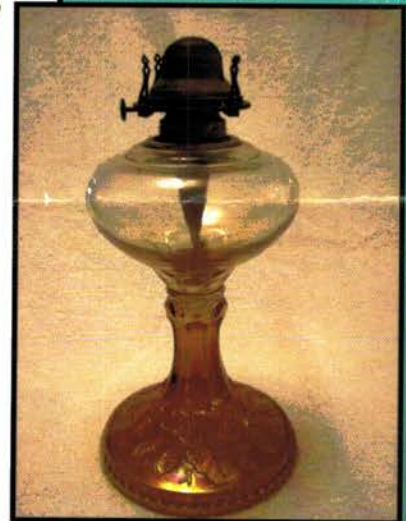

Two SUPER RARE Multi Fruits & Flowers punch sets with Tulip Top!

Millersburg Carnival Glass Auction

Saturday, October 10th 2009 at 10:30AM

Millersburg Courthouse Lawn

Downtown, Millersburg Ohio

Well we are heading back to Millersburg Courthouse Lawn for another wonderful auction! We have some very special glass to bring to you including the Awesome PEOPLES vase. This vase, as far as we know, has NEVER sold in Millersburg since coming out of the factory over 100 years ago. So full circle would be an understatement for this! Along with the Peoples vase we have several other "one of a kinds" and radium irid seems to be the norm for this auction. The town does a FANTASTIC job of organizing this great weekend in Millersburg and we are very happy to be a part of this fine festival! We hope to see you at the auction and have a great time in Millersburg during the festival, the entire weekend!