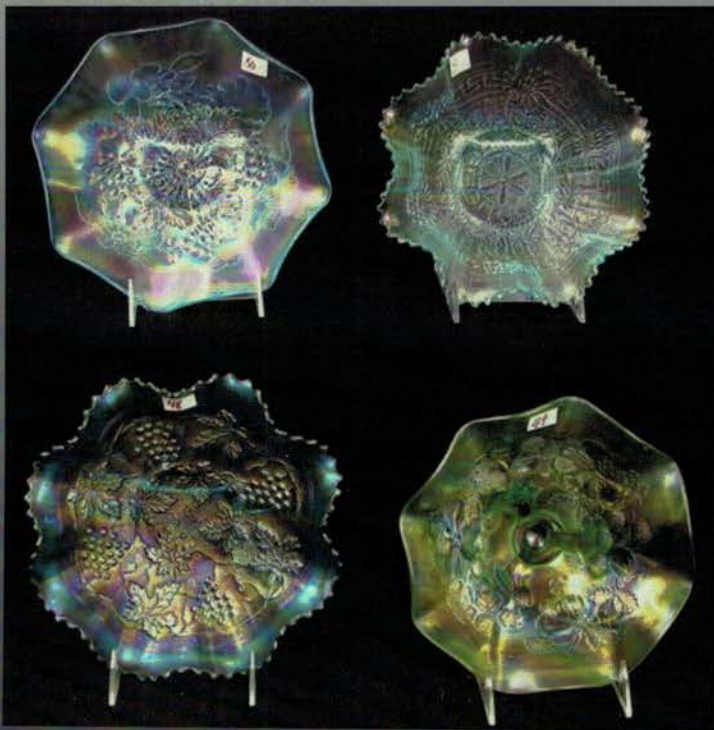

Wonderful, TRUE Emerald Green Singing Birds Set! WOW!!