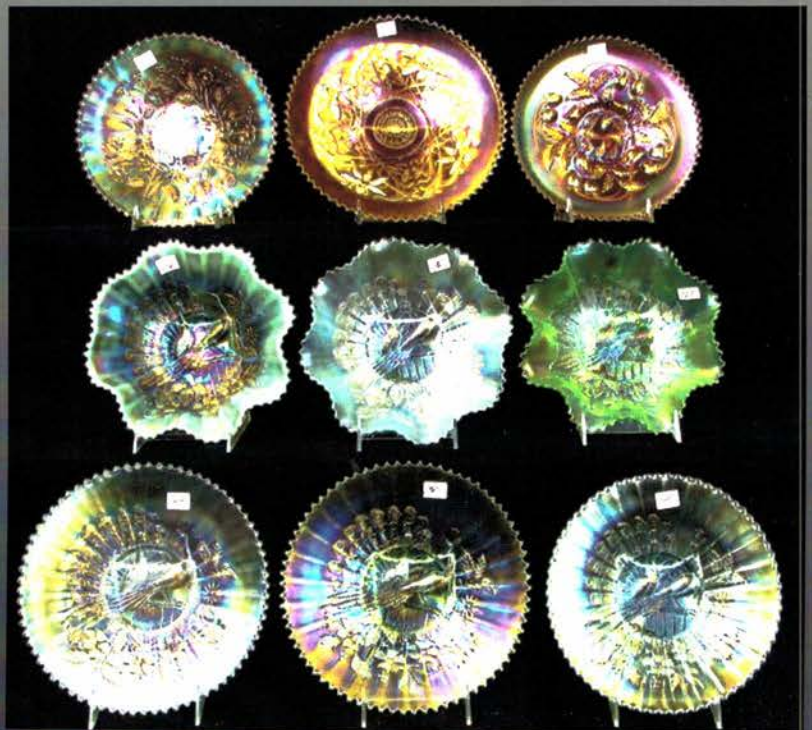

Wonderful, TRUE Emerald Green Singing Birds Set! WOW!!