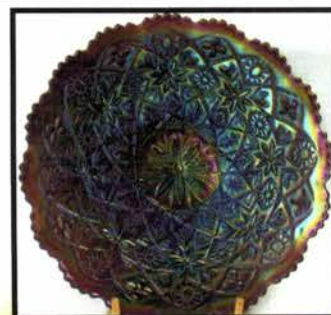

- 412 F - mari G&C low fruit bowl w/ PM int
- 413 F - VERY RARE GREEN SAILBOATS GOBLET - WE HAVE NEVER SOLD ONE OF THESE BEFORE!
- 414 F - Vintage epergne - blue lily, purple base
- 415 F - mari Orange Tree powder jar
- 416 F - blue Orange Tree powder jar
- 417 F - 16" blue Rustic vase w/ CRE top
- 418 F - 17" mari Fine Rib vase
- 419 F - amber Horse Medallion JIP nut bowl
- 420 F - 6" red Stippled Rays ruffled bowl
- 421 F - 8" mari Heart & Vine 3-1 edge bowl
- 422 F - 7" mari Pinecone ruffled bowl
- 423 Mari Twigs vase
- 424 D - 8" PO Ski Star handled basket — 200-300
- 425 D - mari Novelty Swan
- 426 7" PO Pinched Swirl vase
- 427 I - 7" clambroth Grape plate —
- 428 I - 8" DARK MARI Acanthus deep bowl
- 429 I - PASTEL MARI Acanthus deep bowl
- 430 I - 8" SUPER ELEC PURPLE Scroll Embossed deep bowl
- 431 I - Grape 9" purple ruffled bowl
- 432 I - 8" elec purple Ripple vase
- 433 I - SUPER ELEC PURPLE Grape wine decanter only