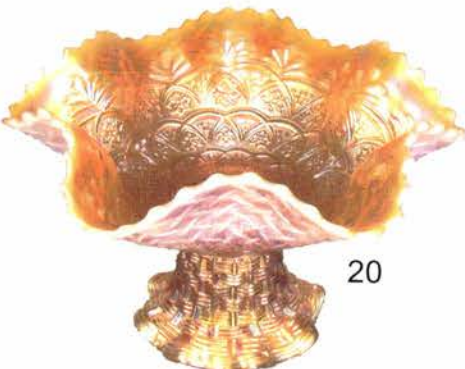

Remmen Auction & Appraisal Service

P. O. Box 301156 • Portland, Oregon 97294-9156
Phone: (503) 256-1226 • Cell Phone: (503) 756-2629

PRESORTED
FIRST-CLASS MAIL
U.S. POSTAGE PAID
CLACKAMAS, OR
PERMIT NO. 007

119

267

266

T6 P1 795
Lee Markley
PO Box 306
Mentone IN 46539-0306

154

155

157

190

121

233

172

20

88

118