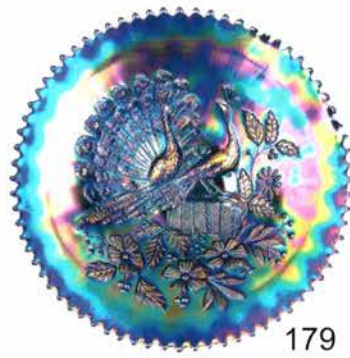

182

181

179

180

177

175

99

96

142

144

145

140

16

185

94

17

167

169

240

171

Please visit our website for complete listing and photos of all items to be sold!
www.remmenauction.com