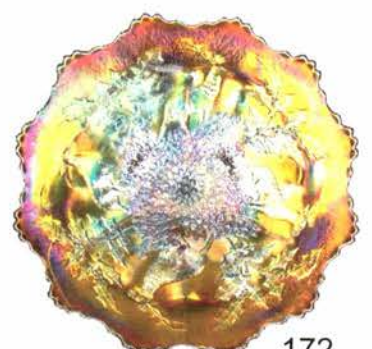

Remmen Auction & Appraisal Service

P. O. Box 301156 • Portland, Oregon 97294-9156
Phone: (503) 256-1226 • Cell Phone: (503) 756-2629

PRESORTED
FIRST-CLASS MAIL
U.S. POSTAGE PAID
CLACKAMAS, OR
PERMIT NO. 007

119

267

266

T6 P1 795
Lee Markley
PO Box 306
Mentone IN 46539-0306

154

155

157

190

121

233

172

20

88

118