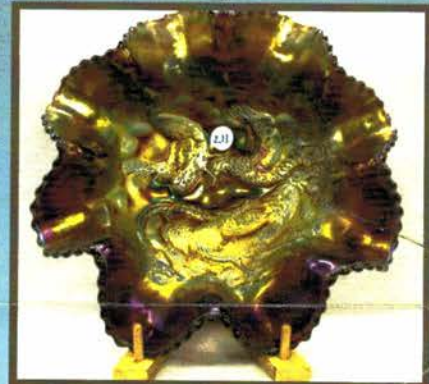

Carnival Glass March 21st 2009 9:45 am

Early Bird Carnival Glass tumbler Auction at 8:15 am

A beautiful selection of glass