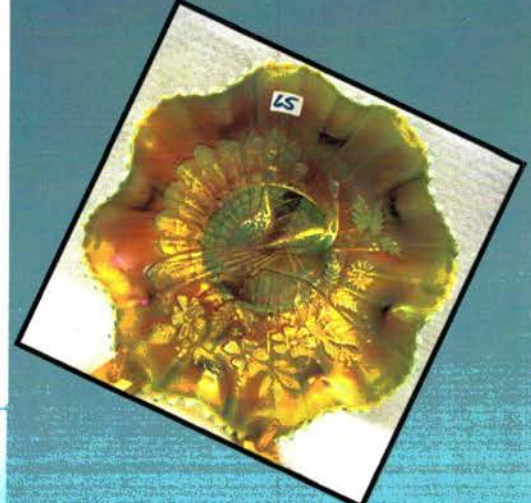

Carnival Glass March 21st 2009 9:45 am
Early Bird Carnival Glass tumbler Auction at 8:15 am

John Rozum Collection