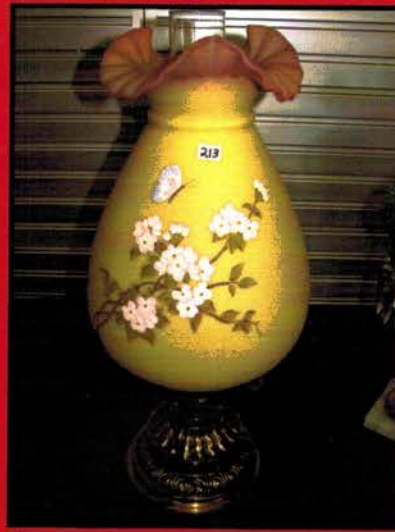

Fenton/ Contemporary Glass March 20th 2009 10:00am

Please visit website for more pictures and complete listing

www.jimwrodauction.com

*Fenton Art Glass
Gibson Art Glass*