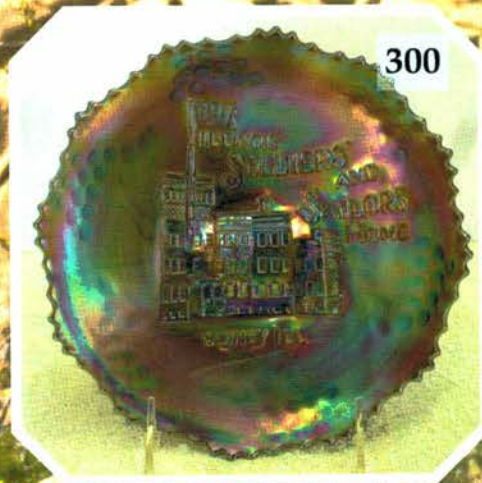

# AUCTION

San Diego /  
Southern  
California  
Carnival Glass  
Club's Convention

150

100

**BOB AND SHIRLEY  
PATTERSON COLLECTION  
SATURDAY, MARCH 7, 2009  
9:30 A.M.**

25

300

**Country Suites  
1945 E. Holt Blvd.  
Ontario, California  
Call (909)390-7778  
for reservations**