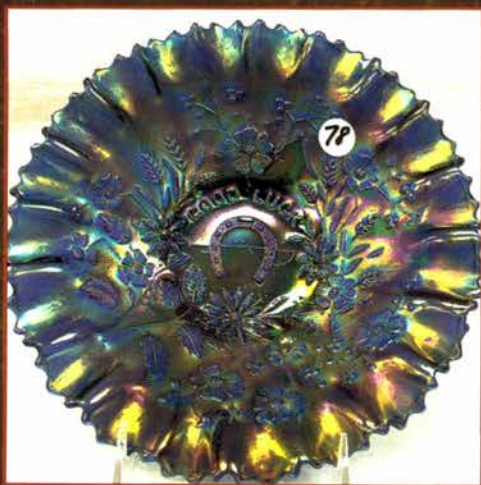

185	Fenton blue mini Blackberry compote	236	Fenton blue Florentine candlesticks
186	Fenton blue Iris compote	237	Nwood celeste blue Six Five Eight candlesticks
187	Fenton 6" celeste blue OE basket Scarce color!	238	Nwood blue opaque Six Five Seven candlesticks
188	Fenton 3" mari Water Lily vase	239	Imp mari Seven Hundred candlesticks
189	Fenton 7" blue Lions ruffled bowl	240	Imp pastel mari Soda Gold 7pc water set
190	Fenton 7" mari Lions ruffled bowl	241	Mari Soda Gold 5pc water set
191	Fenton mari-on-custard Prayer Rug bonbon	242	Nwood blue Cannonball handpainted 6pc water set
192	Fenton mari Orange Tree fruit bowl	243	Mari Octagon & Wreath Cherry TPs
193	FENTON BLUE PETER RABBIT ICS BOWL Scarce!	244	[2] Celeste blue Lemonade cups
194	Fenton 9" elec purple Captive Rose plate	245	Celeste blue Coffee cup
195	Fenton 9" elec blue Peacock At Urn plate Super!	246	[2] white Acorn Burr punch cups
196	Fenton 9" mari G&C ftd plate	247	Cont blue Robins 7pc water set
197	Press Cut 9" white Molans Furniture Company plate] Very rare!	248	Imp purple Grape punch bowl & base Elec blue irid!
198	FENTON MARI G&C PACIFIC COAST MAIL ORDER HOUSE FRUITBOWL - Very rare! Just a few known in any color! Almost pumpkin!	249	Nwood Memphis 6 pc punch bowl set Crystal!
199	Fenton 7" blue Illinois Soldiers & Sailors plate Extremely nice color!	250	Nwood Memphis 2pc fruitbowl Crystal!
200	Fenton 7" mari Illinois Soldiers & Sailors plate Extremely nice color!	251	Jankins 7.5" mari Stork vase
201	Nwood 6" purple Jockey Club ruffled bowl Very scarce!	252	Mari Stork & Rushes 12pc punch bowl set
202	Nwood purple Ballard ruffled bowl Nice detail!	253	Nwood 9.5" mari Fruits & Flowers ruffled bowl
203	Nwood 6" purple E.A. Hudson ruffled bowl	254	Nwood purple Strawberry PCE bowl
204	Nwood 6" lavender Dreibus Parfait ruffled bowl	255	Nwood mari Three Fruits Medallion ruffled ftd bowl
205	Fenton 6" purple Sterling Furniture ruffled bowl Very rare!	256	Nwood blue Good Luck ruffled bowl w/ rib back
206	Fenton 6" purple Geburtz Brothers Furniture & Clothing ruffled bowl - Great color & detail!	257	Nwood blue Good Luck ruffled bowl w/ rib back
207	Fenton 6" purple Dorsey & Funkenstein ruffled bowl	258	Nwood pastel mari Good Luck stippled ruffled bowl w/ rib back
208	Fenton 5" purple Ogden Furniture ruffled bowl Rare w/ nice detail!	259	Nwood pumpkin mari Good Luck stippled ruffled bowl w/ rib back
209	Fenton 6" purple Central Shoe Store ruffled bowl	260	Nwood green Good Luck ruffled bowl w/ BW exterior
210	Fenton 6" purple Garden Mums ruffled bowl	261	Mburg 9" radium green Blackberry Wreath 3-1 edge bowl
211	Mburg 6" purple Isaac Benesch ruffled bowl	262	Nwood green G&C PCE bowl w/ BW exterior
212	Nwood 10" mari Peacock At The Urn MIC Outstanding irid!	263	Dugan PO Fanciful ruffled bowl
213	Nwood 9" purple Poinsettia & Lattice ftd bowl	264	Nwood amy/elec purple Three Fruits Medallion ruffled ftd bowl
214	Nwood 12" purple Thin Rib mid-size vase	265	Nwood 12" green Tree Trunk vase
215	Nwood 5" Ren blue Peacock At Urn ICS bowl Rare color!	266	Mburg 5.5" radium purple Blackberry Wreath ICS bowl
216	Nwood 5" green Peacock At Urn ICS bowl Rare color!	267	Nwood 5" white Peacock At Urn ICS bowl
217	Nwood 5" white Peacock At Urn ICS bowl	268	Nwood blue Peacock At Fountain 5pc water set
218	Nwood 5" purple Peacock At Urn ICS bowl	269	Imp 12" purple Beaded Bullseye vase
219	Nwood 5" mari Peacock At Urn ICS bowl	270	Dugan mari Lattice & Daisy 7pc water set
220	Nwood 5" IB Peacock At Urn ICS bowl	271	Nwood dark mari Peacocks On Fence ruffled bowl w/ rib back
221	Celeste blue stretch handpainted fan vase	272	Nwood pastel mari Peacocks On Fence ruffled bowl w/ BWE
222	Jenkins mari Cut Flower vase	273	Fenton blue Vintage ruffled bowl
223	Imp mari Poppy Show vase	274	Fenton amber Vintage ruffled bowl
224	Brockwitz 12" mari Rose Garden chop plate	275	Fenton mari Butterfly & Berry 7pc berry set
225	Fenton mari Stippled Rays 7pc berry set	276	Nwood white Three Fruits stippled ruffled bowl w/ rib back
226	[2] Quart Golden Wedding Bottles	277	Nwood elec green Strawberry ruffled bowl w/ plain back - Super!
227	[3] Pint Golden Wedding Bottles 1$$	278	Nwood green Strawberry ruffled bowl w/ plain back
228	[3] Golden Wedding Bottles 1$$	279	Mburg 5.5" radium mari Blackberry Wreath ICS bowl
229	[2] Sun Punch Soda Bottles 1$$	280	Mburg radium mari Holly Whirl Variant ruffled bowl
230	Kennedys Port Wine Brooklyn New York purple bottle Rare!	281	Fenton red Blackberry ruffled hat
231	Mari Stonybrook Half-Pint Bottle	282	Nwood mari G&C 7pc water set
232	Mari American Apricot Wine One-Quart Bottle	283	Nwood mari Singing Birds mug
233	Mari 12" Snowman Vase	284	Imp mari Star & File 8pc wine decanter set w/ serving tray
234	Tiffin IB Three Ten candlesticks	285	Fenton mari Holly plate
235	Fenton mari Florentine candlesticks	286	Fenton clambroth Holly plate
		287	Fenton amy Holly plate
		288	Imp dark mari Lustre Rose plate