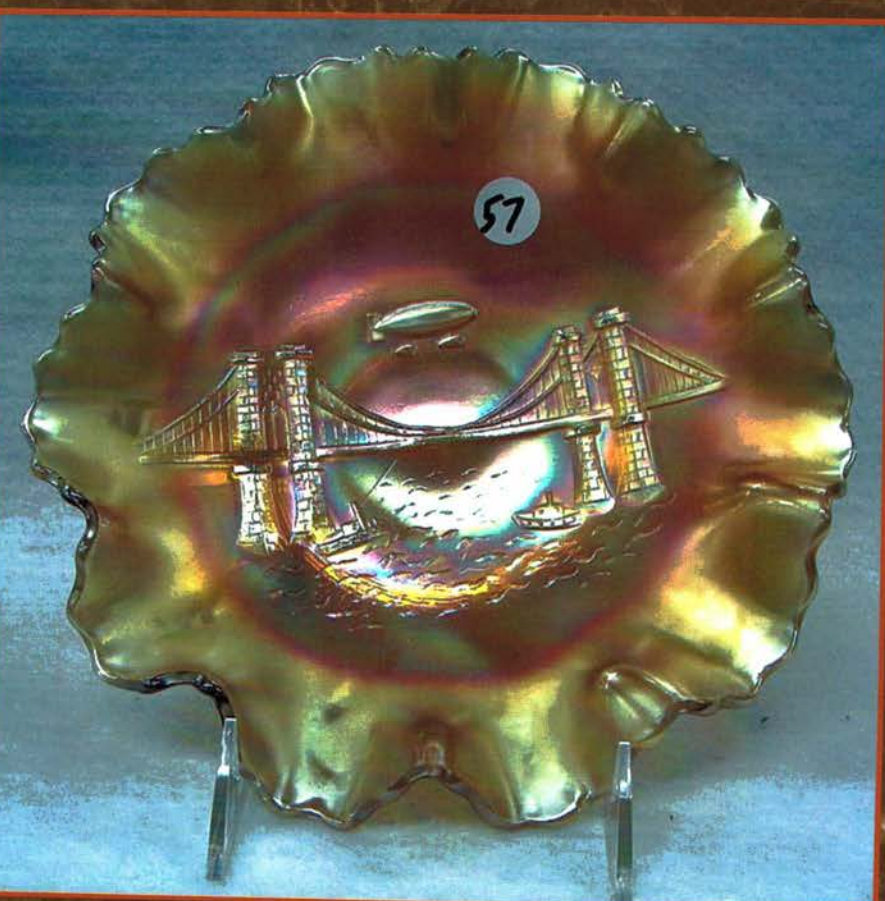

1	IMP. BLUE FLUTE TP. RARE COLOR	48	Fenton 7" blue 1911 Atlantic City Elks ICS bowl Great color & detail!
2	Imp elec purple Flute TP	49	Fenton 7" blue 1910 Detroit Elks ICS bowl
3	Imp Green Flute TP	50	Fenton 7" purple 1910 Detroit Elks ICS bowl
4	Imp amber Flute TP	51	Fenton 7" green 1910 Detroit Elks ruffled bowl
5	Imp mari Flute TP	52	MBURG 8" RADIUM PURPLE UNLETTERED COURTHOUSE RUFFLED BOWL - Super rare with outstanding detail!
6	Imp crystal Flute TP	53	Mburg 8" radium purple Courthouse ruffled bowl Scarce!
7	Imp Smoke Corn bottle. SUPER	54	MBURG PURPLE ELKS PAPERWEIGHT Typical minor flaking on back
7a	Imp smoke and mari novelty barrels. 1 money smoke has some light damage	55	Mburg purple Cleveland Memorial ashtray Base has been polished.
8	Imp Mari Zipper Loop finger lamp. scarce size	56	IMP NUART PAPERWEIGHT Small flaking on edge.
9	US Glass mari Cosmos & Cane tumbler- JR Millner Co. Lynchburg VA	57	EXTREMELY RARE! DUGAN MARI UNLETTERED BROOKLYN BRIDGE 10-RUFFLED BOWL - First one we have ever sold!
10	Imp mari Homestead chop plate. Great color!	58	Dugan 9" mari Brooklyn Bridge 10-ruffled bowl
11	Imp 9" pastel mari Grape low ruffled bowl	59	Fenton 9" purple H. Maday Wild Blackberry 3-1 edge bowl - Very rare!
12	Nwood AO Fruits & Flowers Bon bon. very nice	60	Fenton 9" green H. Maday Wild Blackberry 3-1 edge bowl - Very rare!
13	Nwood AO Drapery rosebowl. Tight!	61	[2] Fenton green General Furniture Peacock Tail hats - 2x\$\$
14	Nwood AO Beaded Cable rosebowl. Nice	62	Fenton green Hudsons Peacock Tail hat
15	Nwood blue Beaded Cable rosebowl, Scarce	63	Fenton green Quincy Jewelers Peacock Tail hat
16	Nwood AO Leaf & Beads rosebowl.	64	[2] Fenton 5" mari Millers Furniture OE 2-sided hat - 2x\$\$
17	Nwood AO Bushel basket. Scarce	65	Fenton 5" mari John H. Brand Furniture OE 2-sided hat
18	NWOOD ICE GREEN KNIGHTS TEMPLAR MUG RARE COLOR	66	Fenton 5" mari Feldman Furniture OE 2-sided hat
19	NWOOD IB KNIGHTS TEMPLAR MUG. SCARCE	67	Mburg mari Holly Sprig card tray Isaac Benesch
20	NWOOD AO DANDELION MUG. OUTSTANDING IRID!	68	Nwood 12" green Four Pillars Howard Furniture vase Great color!
21	Nwood mari Knights Templar mug. just shy of pumpkin!	69	Fenton 7" green Horlacher Peacock Tail ruffled bowl
22	Nwood 10" RED Fine Rib vase	70	Fenton 6" purple Horlacher Peacock Tail deep round bowl
23	Fenton RED 8" Fine Rib vase	71	Nwood 9" green Good Luck plate w/ BW back
24	Fenton RED Holly ruffled compote	72	Nwood 9" purple Good Luck plate w/ BW back
25	Fenton 7" mari Peacock & Dahlia plate. Scarce	73	Nwood 9" mari Good Luck plate w/ BW back
26	Fenton 7" mari Lions plate. Nice color	74	Nwood 8" elec green Good Luck bowl w/ BW back Super color!
27	Fenton blue Orange Tree hatpin holder	75	Nwood 8" green Good Luck ruffled bowl w/ BW back
28	Fenton mari Orange Tree hatpin holder	76	Nwood 8" purple Good Luck ruffled bowl w/ BW back
29	Nwood green Tornado vase. lg size. scarce	77	Nwood 8" dark mari Good Luck stippled ruffled bowl
30	Nwood purple Tornado vase. sm size.	78	STUNNING! NWOOD ELEC BLUE GOOD LUCK PCE BOWL Outstanding color! Buy it!
31	Dugan pastel mari Formal JIP vase Great color & very scarce!	79	Fenton 9" mari Good Luck bowl Very rare!
32	Dugan purple Formal JIP vase Great color & very scarce!	80	Nwood 8" AO Rose Show bowl Nice butterscotch irid!
33	Dugan purple Formal hatpin holder/vase Great color for this item!	81	Nwood 8" mari Rose Show bowl
34	Dugan 10" purple Victorian bowl	82	Nwood 9" IG Peacocks Plate w/ plain back Tremendous pastel irid!
35	Dugan purple Amaryllis tri-cornered compote	83	Nwood 9" pastel AO Peacocks ruffled bowl Nice bright irid!
36	Dugan 7" white Fishscale & Beads plate	84	Nwood 8" blue Peacocks ruffled bowl Very nice!
37	Dugan 7" white Grapevine & Lattice ruffled bowl	85	Nwood 9" AO Three Fruits stippled ruffled bowl Great butterscotch irid!
38	Dugan 6" PO Jeweled Heart CRE plate	86	RARE! NWOOD LIME GREEN OPAL STIPPLED THREE FRUITS SPAT FTD BOWL - Great pastel color!
39	Dugan 7" purple Ski Star ruffled bowl	87	Nwood 9" mari Three Fruits stippled spat ftd bowl
39a	DUGAN 10" PURPLE BUTTERFLY & TULIP FTD BOWL. NICE ELEC. HIGHLIGHTS W/UNUSUAL DEEP RUFFLES. VERY ATTRACTIVE BOWL!!	88	FENTON 9" MARI COOLEEMEE PLATE Extremely rare & highly desirable!
40	Dugan mari Banded Stork & Rushes JIP hat	89	Fenton 9" pumpkin mari Spectors Dept Store plate Nice dark color!
41	Australian 5" purple Kookaburra ruffled bowl	90	Nwood 9" elec green Old Rose G&C stippled plate Tremendous irid!
42	NWOOD ELEC PURPLE TOWN PUMP Great color!		
42a	NWOOD PASTEL MARI TOWN PUMP. A GREAT EXAMPLE! NO MANY AROUND IN PASTEL. GREAT IRID.		
43	Nwood mari Corn vase Nice & dark!		
44	FENTON BLUE 1914 PARKERSBURG ELKS BELL		
45	FENTON BLUE 1911 ATLANTIC CITY ELKS BELL		
46	FENTON 7" ELEC BLUE 1914 PARKERSBURG ELKS PLATE Fantastic elec color on a rare plate!		
47	FENTON 7" BLUE 1911 ATLANTIC CITY ELKS PLATE Rare!		