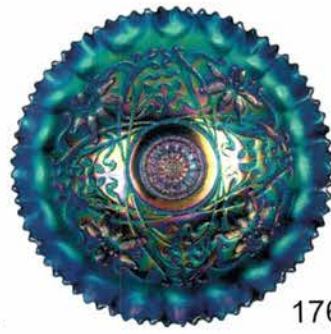

160

85

200

168

176

2009 Tampa Bay Carnival Glass Club Convention Auction

Best Western Waterfront Hotel • 300 Retta Esplanade • Punta Gorda, Florida 33950 • **Reservations:** 941-639-1165
Convention Room Rate \$ 109.00/night plus tax, Includes Free Hot Breakfast. Ask for Rebecca Williams at Ext. 703