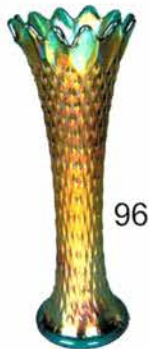

1. 262 **Fostoria Orchid Brocaded Acorn Large Cornucopia Bowl.**
2. 263 **Fostoria Pink Brocaded Palms Three Piece Console Set.**
3. 264 Marigold Concave Diamond Pickle Castor.
4. 265 Beautiful Vaseline Hand Decorated Tumble-Up Guest Set. Possibly Czech Glass
5. 266 **Pair of Fenton Tangerine Opal 3 1/4" Stretch Glass Candlesticks.**
6. 267 **Fenton Tangerine Double Dolphin 5 1/4" Stretch Fan Vase.**
7. 268 Fenton Red/ Amberina 6 1/2" Sweet Pea Vase.. Non-Carnival
8. 269 Fenton Red/ Amberina 18 1/2" Funeral Vase. Non-carnival
9. 270 Imperial Marigold on Moonstone Smooth Panels 8 3/4" Vase.
10. 271 Imperial Jewels Dark Marigold Squatty Ruffled 4 1/2" Vase.
11. 272 **Imperial Tangerine Opal JIP 10" Vase with Iron Cross Mark.. Non-Carnival**
12. 273 Dugan Amethyst Venetian Whimsy Spittoon.
13. 274 Fenton Vaseline Stretch Vase with Black Rim. 4 3/4" tall with 7 1/2" Opening
14. 275 Lime Green Imperial Grape 7 " ICS Bowl.
15. 276 Electric Purple Imperial Grape 11" Ruffled Bowl.
16. 277 Imperial Marigold Luster Rose Footed 9" Low Centerpiece ICS Bowl.
17. 278 **Imperial Blue Open Rose 8 1/2" ICS Bowl.**
18. 279 **Imperial Electric Purple Luster Rose 9" Ruffled Bowl.**
19. 280 Imperial Amber Luster Rose Covered Butterdish.
20. 281 US Glass Honey Amber Cosmos and Cane Covered Butterdish.
21. 282 Westmorland Marigold Wild Rose Syrup.
22. 283 Dugan White Persian Gardens 7" Plate. Scarce Size
23. 284 Dugan Electric Purple Petal & Fan Ruffled Sauce.
24. 285 **Very Rare Dugan Blue Dogwood Spray Dome Footed Bowl.. I have never seen another. Pretty too**