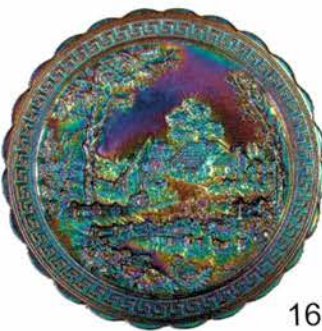

179

Remmen Auction

is proud to present the

2009

Tampa Bay Carnival Glass Club Convention Auction

Saturday, January 31st, 2009

Auction starts at 9:30 am

Preview on Friday, January 30th After Banquet Approx. 8:00 pm
and on Saturday, January 31st from 8:00 to 9:30 am

Best Western Waterfront Hotel

300 Retta Esplanade, Punta Gorda, Florida 33950

Phone: 941-639-1165

180

138

134

10

130

160

85

200

168

176