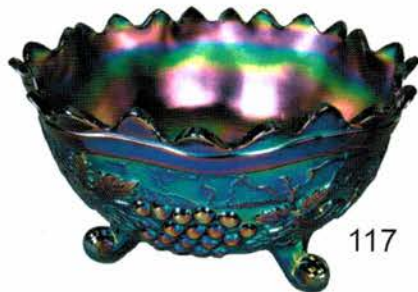

Remmen Auction & Appraisal Service

P. O. Box 301156 • Portland, Oregon 97294-9156
Phone: (503) 256-1226 • Cell Phone: (503) 756-2629

PRESORTED
FIRST-CLASS MAIL
U.S. POSTAGE PAID
CLACKAMAS, OR
PERMIT NO. 007

119

120

115

117

116

231

112

111

156

T6 P9 637
Lee Markley
PO Box 306
Mentone IN 46539-0306