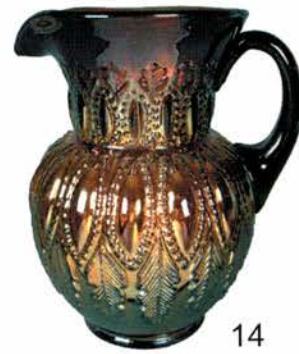

13

89

96

88

14

On November 4th, 2008 we were all saddened by the sudden loss of our friend, Casy Rich. Casy was a breath of fresh air to the carnival glass collecting world, and accomplished so much during his short time with us. Stan, Mary, & Morgan Rich, wish to convey their