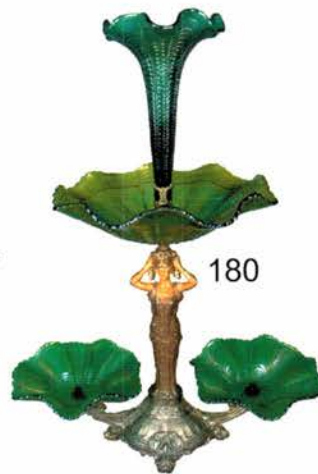

179

Remmen Auction

is proud to present the

2009

Tampa Bay Carnival Glass Club Convention Auction

Saturday, January 31st, 2009

Auction starts at 9:30 am

Preview on Friday, January 30th After Banquet Approx. 8:00 pm
and on Saturday, January 31st from 8:00 to 9:30 am

Best Western Waterfront Hotel

300 Retta Esplanade, Punta Gorda, Florida 33950

Phone: 941-639-1165

180

138

134

10

130

160

85

200

168

176