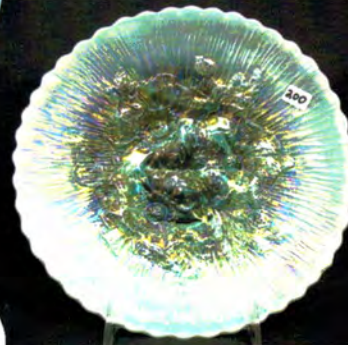

305-26
30660

Customer Appreciation Weekend
Friday, November 7th and Saturday, November 8th, 2008
Fenton Glass and Carnival Glass

!!!Customer Appreciation Weekend Auction!!!
Friday, Nov. 7th, 2008 at 9:30 am -The Art & Ellen Gilbert Fenton Collection