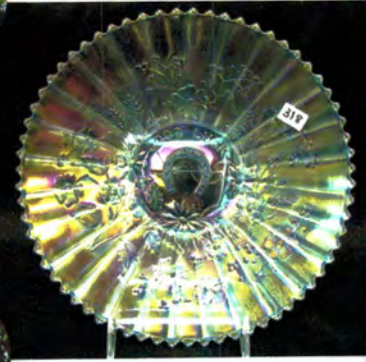

305-26
30660

Customer Appreciation Weekend
Friday, November 7th and Saturday, November 8th, 2008
Fenton Glass and Carnival Glass

!!!Customer Appreciation Weekend Auction!!!
Friday, Nov. 7th, 2008 at 9:30 am -The Art & Ellen Gilbert Fenton Collection