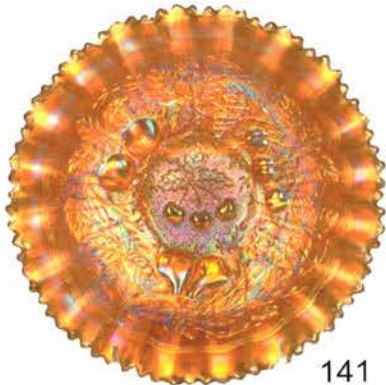

is proud to present the

2008 Great Lakes Carnival Glass Club Convention Auction

Saturday, November 1st, 2008

Auction starts at 10:00 am

Preview on Friday, October 31st After Banquet Approx. 8:30 pm
and on Saturday, November 1st from 8:30 to 10:00 am

Holiday Inn

7501 West Saginaw Highway, Lansing, Michigan 48917
Phone: 517-627-3211

150

195

169

49

141

130

159

13

160

180

14