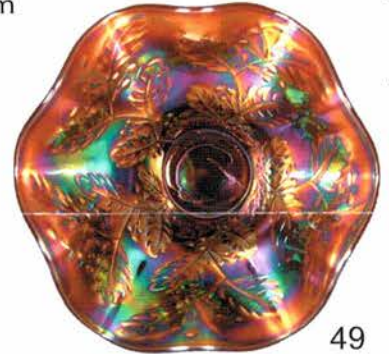

is proud to present the

2008 Great Lakes Carnival Glass Club Convention Auction

Saturday, November 1st, 2008

Auction starts at 10:00 am

Preview on Friday, October 31st After Banquet Approx. 8:30 pm
and on Saturday, November 1st from 8:30 to 10:00 am

Holiday Inn

7501 West Saginaw Highway, Lansing, Michigan 48917
Phone: 517-627-3211

150

195

169

49

141

130

159

13

160

180

14