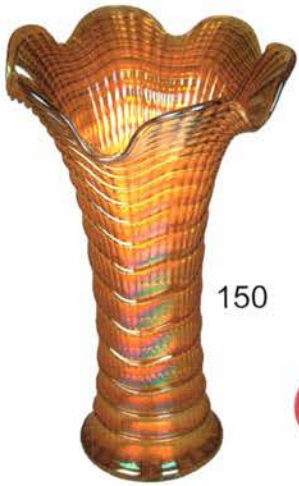

Holiday Inn

7501 West Saginaw Highway, Lansing, Michigan 48917
Phone: 517-627-3211

150