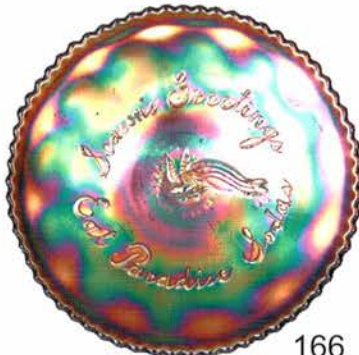

164

168

166

167

68

70

185

184

210

209

208

183

251

104

87

88

89

156

65

153

Please visit our website for complete listing and photos of all items to be sold!
www.remmenauction.com