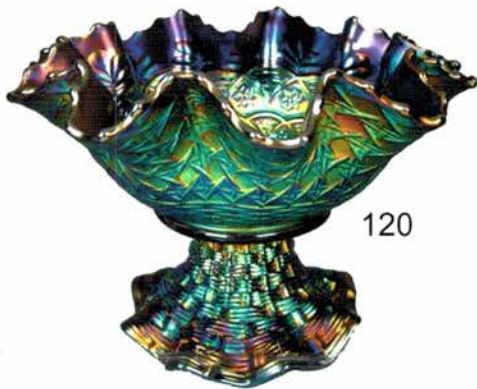

120

T6 P1 740
Lee Markley
PO Box 306
Mentone IN 46539-0306