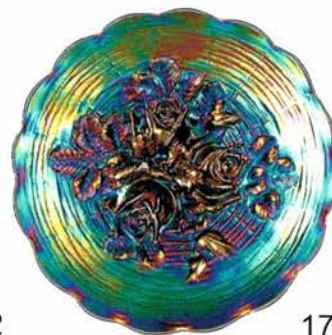

173

172

174

175

198

197

199

200

149

147

148

150

183

182

184

250

224

222

225

249