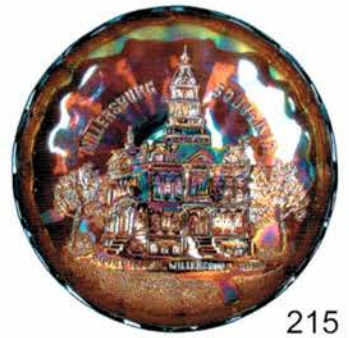

162

238

115

215

298

299

244

245

267

92

67

78

107

106

105

108

197

103

60

57

202

265

Please visit our website for complete listing and photos of all items to be sold!

www.remmenauction.com