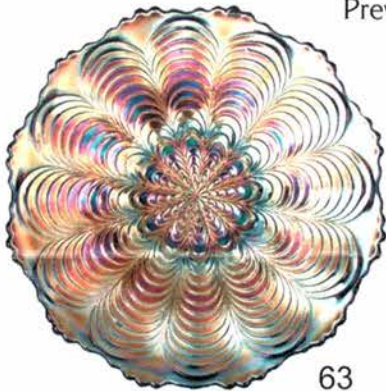

is proud to present the

2008 Northern California Carnival Club Convention Auction

Saturday, September 20th, 2008

Auction starts at 9:30 am

Preview on Friday, September 19th After Banquet Approx. 8:00 pm
and on Saturday, September 20th from 8:00 to 9:30 am

Holiday Inn - Fresno Airport

5090 East Clinton, Fresno, California 93727

Phone: 559-252-3611

136

134

63

163

141

146

27

125

22

144

166