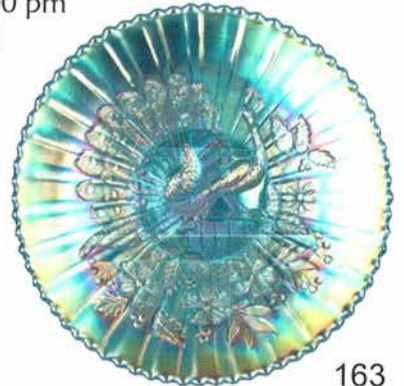

is proud to present the

2008 Northern California Carnival Club Convention Auction

Saturday, September 20th, 2008

Auction starts at 9:30 am

Preview on Friday, September 19th After Banquet Approx. 8:00 pm
and on Saturday, September 20th from 8:00 to 9:30 am

Holiday Inn - Fresno Airport

5090 East Clinton, Fresno, California 93727

Phone: 559-252-3611

136

134

63

163

141

146

27

125

22

144

166