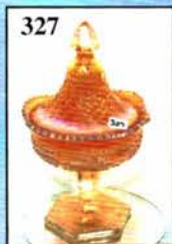

FANTASTIC CARNIVAL GLASS AUCTION

Saturday, September 13, 2008 9:00 a.m.

Friday Preview: Sept. 12 - 12 noon-5 pm & 7:30 a.m. Auction Day

Super Rarity, Great Color & Variety

The (Reggie) Reginald & Linda Dunham Collection

True Pioneers of Carnival Glass

Held By the Mickey Reichel Antique & Auction L.C.

Office: 660-882-5292 • Home: 660-882-5283

NEW WEB SITE: www.AWK-SHN.com

E-mail: mreichel@AWK-SHN.com

2nd E-mail: MickeyReichel@SBCGlobal.net