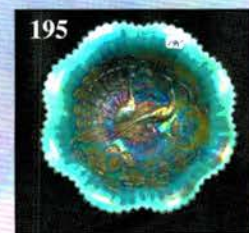

FANTASTIC CARNIVAL GLASS AUCTION

Saturday, September 13, 2008 9:00 a.m.

Friday Preview: Sept. 12 - 12 noon-5 pm & 7:30 a.m. Auction Day

Super Rarity, Great Color & Variety

The (Reggie) Reginald & Linda Dunham Collection

True Pioneers of Carnival Glass

Held By the Mickey Reichel Antique & Auction L.C.

Office: 660-882-5292 • Home: 660-882-5283

NEW WEB SITE: www.AWK-SHN.com

E-mail: mreichel@AWK-SHN.com

2nd E-mail: MickeyReichel@SBCGlobal.net