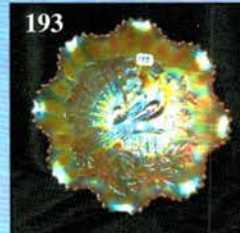

FANTASTIC CARNIVAL GLASS AUCTION

Saturday, September 13, 2008 9:00 a.m.

Friday Preview: Sept. 12 - 12 noon-5 pm & 7:30 a.m. Auction Day

Super Rarity, Great Color & Variety

The (Reggie) Reginald & Linda Dunham Collection

True Pioneers of Carnival Glass

Held By the Mickey Reichel Antique & Auction L.C.

Office: 660-882-5292 • Home: 660-882-5283

NEW WEB SITE: www.AWK-SHN.com

E-mail: mreichel@AWK-SHN.com

2nd E-mail: MickeyReichel@SBCGlobal.net