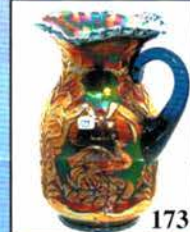

FANTASTIC CARNIVAL GLASS AUCTION

Saturday, September 13, 2008 9:00 a.m.

Friday Preview: Sept. 12 - 12 noon-5 pm & 7:30 a.m. Auction Day

Super Rarity, Great Color & Variety

The (Reggie) Reginald & Linda Dunham Collection

True Pioneers of Carnival Glass

Held By the Mickey Reichel Antique & Auction L.C.

Office: 660-882-5292 • Home: 660-882-5283

NEW WEB SITE: www.AWK-SHN.com

E-mail: mreichel@AWK-SHN.com

2nd E-mail: MickeyReichel@SBCGlobal.net