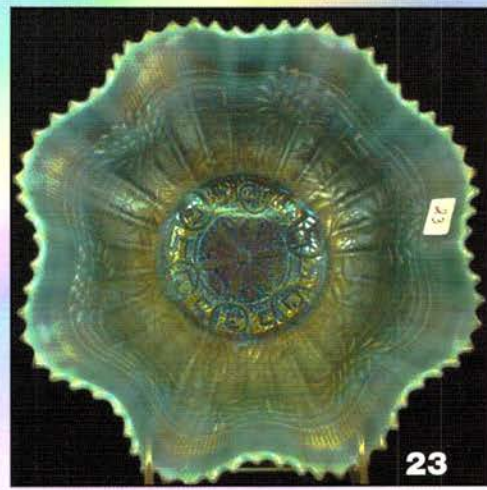

12

14

15

23

25

26

30

40

44

48

52

55

58