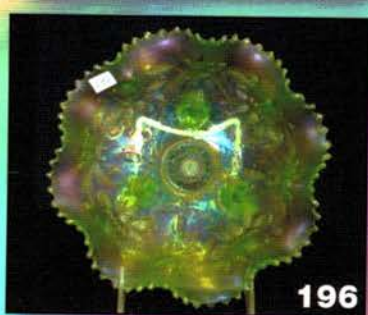

Marie Capps and Marie McGee Collections
St. Louis Marriott West

443
43,575
27,180
26,630
24,245
19,805
24,730
19,390
22,840

208,395

T4 P1 211
Lee Markley
PO Box 306
Mentone, IN 46539-0306

33

67

120

154

166

196

201

204

211

222

236

265