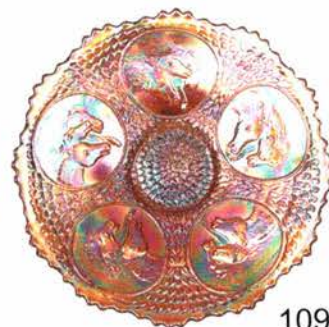

- 239 **Rare Imperial Black Iridized Lustre Rose Fernery. Only One Known. Not Black Amethyst**
- 240 Northwood Dark Marigold Daisy & Plume Rosebowl with Blackberry Interior.
- 241 Sowerby Marigold Daisy Squares 12" Row Boat.
- 242 **Marked Hazel Atlas Marigold Iridized Miniature Finger Lamp. 2 1/2" x 4 1/2" Very Rare**
- 243 Fantastic Northwood Electric Blue Peacock at the Fountain Tumbler and Beautiful Electric Lavender Imperial Grape Tumbler. (Sold Choice)
- 244 Northwood Electric Purple Oriental Poppy Tumbler.
- 245 Northwood Purple Greek Key Tumbler.
- 246 **Rare Sapphire Blue Stippled Grape & Cable Punch Cup.**
- 247 Two Fenton Marigold Ten Mums Tumblers. (Sold 2x the Money)
- 248 Dugan Peach Opal Fishnet Epergne with 3/1 Edge Base.
- 249 Dugan Peach Opal Four Flowers 6" Plate & Dugan White Persian Garden 6" Plate. (Sold Choice)(Sold Choice)
- 250 Dugan Peach Opal Ski Star Tri Corner Dome Footed Bowl.
- 251 Dugan Peach Opal Six Petal 10 1/2" Ruffled Bowl.
- 252 Imperial Electric Purple Heavy Grape 8" Plate.
- 253 Beautiful Dugan White Question Marks Compote. Radium Multi Colored iridescence
- 254 Dugan Peach Opal Rain Drops Dome Footed. Bowl.
- 255 Dugan Peach Opal Flowers & Frames Dome Footed. Bowl.
- 256 Contemporary Fenton Blue Garden of Eden Plate.
- 257 Fenton Contemporary Vaseline Opalescent Fantail Ruffled Footed Bowl.
- 258 Fenton Contemporary Plum Opalescent Fantail Ruffled Footed Bowl.

162

111

201

158

198

185

91

109