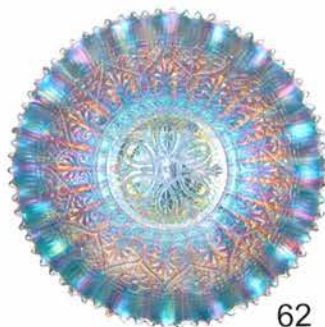

1. 239 **Rare Imperial Black Iridized Lustre Rose Fernery. Only One Known. Not Black Amethyst**
2. 240 Northwood Dark Marigold Daisy & Plume Rosebowl with Blackberry Interior.
3. 241 Sowerby Marigold Daisy Squares 12" Row Boat.
4. 242 **Marked Hazel Atlas Marigold Iridized Miniature Finger Lamp. 2 1/2" x 4 1/2" Very Rare**
5. 243 Fantastic Northwood Electric Blue Peacock at the Fountain Tumbler and Beautiful Electric Lavender Imperial Grape Tumbler. (Sold Choice)
6. 244 Northwood Electric Purple Oriental Poppy Tumbler.
7. 245 Northwood Purple Greek Key Tumbler.
8. 246 **Rare Sapphire Blue Stippled Grape & Cable Punch Cup.**
9. 247 Two Fenton Marigold Ten Mums Tumblers. (Sold 2x the Money)
10. 248 Dugan Peach Opal Fishnet Epergne with 3/1 Edge Base.
11. 249 Dugan Peach Opal Four Flowers 6" Plate & Dugan White Persian Garden 6" Plate. (Sold Choice)(Sold Choice)
12. 250 Dugan Peach Opal Ski Star Tri Corner Dome Footed Bowl.
13. 251 Dugan Peach Opal Six Petal 10 1/2" Ruffled Bowl.
14. 252 Imperial Electric Purple Heavy Grape 8" Plate.
15. 253 Beautiful Dugan White Question Marks Compote. Radium Multi Colored iridescence
16. 254 Dugan Peach Opal Rain Drops Dome Footed. Bowl.
17. 255 Dugan Peach Opal Flowers & Frames Dome Footed. Bowl.
18. 256 Contemporary Fenton Blue Garden of Eden Plate.
19. 257 Fenton Contemporary Vaseline Opalescent Fantail Ruffled Footed Bowl.
20. 258 Fenton Contemporary Plum Opalescent Fantail Ruffled Footed Bowl.

162

111

201

158

198

185

91

109

194

62

142

61