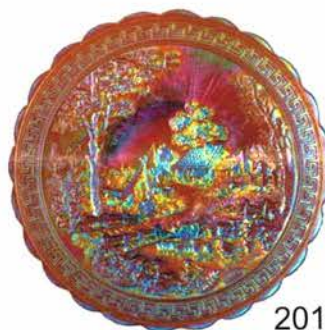

1. 239 **Rare Imperial Black Iridized Lustre Rose Fernery. Only One Known. Not Black Amethyst**
2. 240 Northwood Dark Marigold Daisy & Plume Rosebowl with Blackberry Interior.
3. 241 Sowerby Marigold Daisy Squares 12" Row Boat.
4. 242 **Marked Hazel Atlas Marigold Iridized Miniature Finger Lamp. 2 1/2" x 4 1/2" Very Rare**
5. 243 Fantastic Northwood Electric Blue Peacock at the Fountain Tumbler and Beautiful Electric Lavender Imperial Grape Tumbler. (Sold Choice)
6. 244 Northwood Electric Purple Oriental Poppy Tumbler.
7. 245 Northwood Purple Greek Key Tumbler.
8. 246 **Rare Sapphire Blue Stippled Grape & Cable Punch Cup.**
9. 247 Two Fenton Marigold Ten Mums Tumblers. (Sold 2x the Money)
10. 248 Dugan Peach Opal Fishnet Epergne with 3/1 Edge Base.
11. 249 Dugan Peach Opal Four Flowers 6" Plate & Dugan White Persian Garden 6" Plate. (Sold Choice)(Sold Choice)
12. 250 Dugan Peach Opal Ski Star Tri Corner Dome Footed Bowl.
13. 251 Dugan Peach Opal Six Petal 10 1/2" Ruffled Bowl.
14. 252 Imperial Electric Purple Heavy Grape 8" Plate.
15. 253 Beautiful Dugan White Question Marks Compote. Radium Multi Colored iridescence
16. 254 Dugan Peach Opal Rain Drops Dome Footed. Bowl.
17. 255 Dugan Peach Opal Flowers & Frames Dome Footed. Bowl.
18. 256 Contemporary Fenton Blue Garden of Eden Plate.
19. 257 Fenton Contemporary Vaseline Opalescent Fantail Ruffled Footed Bowl.
20. 258 Fenton Contemporary Plum Opalescent Fantail Ruffled Footed Bowl.

162

111

201

158

198

185

91

109

194

62

142

61