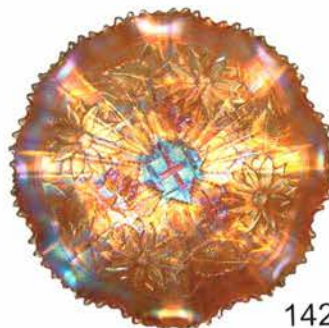

1. 239 **Rare Imperial Black Iridized Lustre Rose Fernery. Only One Known. Not Black Amethyst**
2. 240 Northwood Dark Marigold Daisy & Plume Rosebowl with Blackberry Interior.
3. 241 Sowerby Marigold Daisy Squares 12" Row Boat.
4. 242 **Marked Hazel Atlas Marigold Iridized Miniature Finger Lamp. 2 1/2" x 4 1/2" Very Rare**
5. 243 Fantastic Northwood Electric Blue Peacock at the Fountain Tumbler and Beautiful Electric Lavender Imperial Grape Tumbler. (Sold Choice)
6. 244 Northwood Electric Purple Oriental Poppy Tumbler.
7. 245 Northwood Purple Greek Key Tumbler.
8. 246 **Rare Sapphire Blue Stippled Grape & Cable Punch Cup.**
9. 247 Two Fenton Marigold Ten Mums Tumblers. (Sold 2x the Money)
10. 248 Dugan Peach Opal Fishnet Epergne with 3/1 Edge Base.
11. 249 Dugan Peach Opal Four Flowers 6" Plate & Dugan White Persian Garden 6" Plate. (Sold Choice)(Sold Choice)
12. 250 Dugan Peach Opal Ski Star Tri Corner Dome Footed Bowl.
13. 251 Dugan Peach Opal Six Petal 10 1/2" Ruffled Bowl.
14. 252 Imperial Electric Purple Heavy Grape 8" Plate.
15. 253 Beautiful Dugan White Question Marks Compote. Radium Multi Colored iridescence
16. 254 Dugan Peach Opal Rain Drops Dome Footed. Bowl.
17. 255 Dugan Peach Opal Flowers & Frames Dome Footed. Bowl.
18. 256 Contemporary Fenton Blue Garden of Eden Plate.
19. 257 Fenton Contemporary Vaseline Opalescent Fantail Ruffled Footed Bowl.
20. 258 Fenton Contemporary Plum Opalescent Fantail Ruffled Footed Bowl.

162

111

201

158

198

185

91

109

194

62

142

61