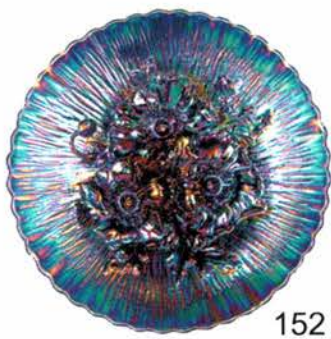

- 1 Fenton Celeste Blue 10" ICS Stretch Bowl with White Enameled Edge.
- 2 Imperial Marigold Beaded Bullseye 11 1/2" Vase.
- 3 Imperial Electric Purple Scroll Embossed Sauce and Smoke Rococo Compote. (Sold Choice)
- 4 Imperial Electric Purple Scroll Embossed Medium Compote.
- 5 Imperial Marigold Morning Glory Vase & Dugan Purple Leaf Ray Nappy. (Sold Choice)
- 6 Fenton Powder Blue Square Shaped Holly Hat.
- 7 Dugan Peach Opal Lattice & Points 4" Vase.
- 8 Pair of Czech Iridized Smoke Hand Painted Lamp Shades with Windmill and Cabin Scene. 5 1/2" tall
- 9 Imperial Smoke Mayflower Lamp Shade.
- 10 Three Northwood Marigold on Milk Glass Lamp Shades.
- 11 Pair of Imperial Smoke Chesterfield Candlesticks.
- 12 Northwood Pearlized Grape & Gothic Arches Pitcher with Six Tumblers.
- 13 Northwood Marigold Acorn Burrs Punch Set with Six Cups.
- 14 Dugan Purple Many Fruits Punch Bowl & Base. Base Has Internal Fracture
- 15 **Northwood Purple Master Grape & Cable Punch Set Including Twelve Cups.**
- 16 Imperial Electric Purple 6 1/2" Morning Glory Vase and 7" Smoke Morning Glory Vase. (Sold Choice)
- 17 Imperial Electric Purple 9 3/4" Ripple Vase.
- 18 Imperial Sapphire/Teal 11" Ripple Vase.
- 19 Imperial Electric Purple Morning Glory 7" Vase.
- 20 Scarce Imperial Smoke Freefold 12" Vase.
- 21 **Very Rare 13" Yellow Paneled Vase with Beaded Floral Accent on Base. Maker Unknown**
- 22 **Very Rare 12 1/2" Marigold Paneled Vase with Beaded Floral Accent on Base. Maker Unknown**
- 23 Northwood Electric Purple Wild Strawberry 10" Ruffled Bowl.
- 24 Northwood Electric Purple Wild Strawberry Hand Grip Plate.
- 25 Beautiful Northwood Marigold Strawberry Plate with Ribbed Exterior. Has Wonderful Radium Iridescence.
- 26 Northwood Purple Strawberry Plate with.
- 27 Northwood Pastel Marigold Strawberry Plate with Plain Exterior.
- 28 Millersburg Amethyst Strawberry 10" Ruffled Bowl.
- 29 Millersburg Marigold Rays & Ribbons 9 1/2" Ruffled Bowl. Beautiful Pastel Iridescence
- 30 Millersburg Amethyst Holly Wreath Variant Bowl with 3/1 Edge.
- 31 Millersburg Marigold Hanging Cherries 5 1/2" Berry Bowl.
- 32 Millersburg Amethyst Peacock 6" ICS Bowl with Satin Finish. Bee and Beads, Three Flowers Above Urn
- 33 Scarce Millersburg Green Seaweed 6 1/4" Bowl with 3/1 Edge.
- 34 Flashed Cranberry Diamond Point Cologne Bottle and Stopper. 6 1/2" Tall. Possibly Heisey
- 35 Fenton Electric Purple Thistle Banana Bowl.
- 36 Imperial Electric Purple 9 3/4" Ripple Vase.
- 37 Scarce Dugan Peach Opal Wide Rib 7" Vase.
- 38 Dugan Blue Spiralex 11" Vase.
- 39 Scarce Fenton Emerald Green 10" Fine Rib Vase.
- 40 Fenton Sapphire 10" Fine Rib Vase. Has Neat Green Streaks Inside Vase.
- 41 Westmoreland Teal Corinth 10" Vase.
- 42 **Northwood Amethyst Squatty Tree Trunk Vase with Slag Swirl in Base.**
- 43 Northwood Green Midsize Tree Trunk Vase. 13" Tall with 4 3/4" Base.
- 44 Northwood Purple Tree Trunk 12 3/4" Midsize Funeral Vase.
- 45 Beautiful Pastel Marigold Fruits & Flowers Plate. Covered with Blue Iridescence.
- 46 Northwood Electric Purple Fruits & Flowers Bon-Bon. Gorgeous Iridescence.
- 47 Northwood Electric Blue Fruits & Flowers Bon-Bon. Another Beauty.
- 48 Northwood Green Fruits & Flowers Bon-Bon. Very Nice & Above Average.
- 49 Northwood Electric Blue Fruits & Flowers Stippled Bon-Bon. Wow!
- 50 Fenton Red Cherry Circles Bon-Bon.
- 51 Millersburg Marigold Roses and Fruits Compote.
- 52 Millersburg Green Holly Sprig Card Tray with Two Sides Up. Beautiful Radium Iridescence
- 53 Millersburg Marigold Hobnail Swirl Rosebowl.
- 54 Millersburg Amethyst Tri-Corner Holly Sprig 7 1/2" Scalloped Bowl.
- 55 Millersburg Marigold Hanging Cherries 7" ICS Bowl.
- 56 Millersburg Marigold Holly Nappy.
- 57 Millersburg Amethyst Little Stars Ruffled Bowl. Beautiful Iridescence
- 58 Millersburg Marigold Little Stars Ruffled Bowl with Satin Finish.
- 59 Northwood Pastel Marigold Hearts & Flowers Compote.
- 60 Northwood Electric Purple Hearts & Flowers Ruffled Bowl.
- 61 Northwood White Hearts & Flowers Ruffled Bowl.
- 62 Northwood White Hearts & Flowers PCE Bowl.
- 63 Beautiful Imperial Lavender Hobstar Flower Compote. Rare!
- 64 Lavender Imperial Grape Compote. Super Pretty.