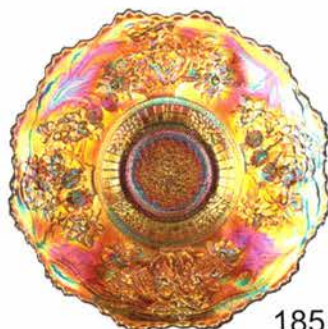

- 239 **Rare Imperial Black Iridized Lustre Rose Fernery. Only One Known. Not Black Amethyst**
- 240 Northwood Dark Marigold Daisy & Plume Rosebowl with Blackberry Interior.
- 241 Sowerby Marigold Daisy Squares 12" Row Boat.
- 242 **Marked Hazel Atlas Marigold Iridized Miniature Finger Lamp. 2 1/2" x 4 1/2" Very Rare**
- 243 Fantastic Northwood Electric Blue Peacock at the Fountain Tumbler and Beautiful Electric Lavender Imperial Grape Tumbler. (Sold Choice)
- 244 Northwood Electric Purple Oriental Poppy Tumbler.
- 245 Northwood Purple Greek Key Tumbler.
- 246 **Rare Sapphire Blue Stippled Grape & Cable Punch Cup.**
- 247 Two Fenton Marigold Ten Mums Tumblers. (Sold 2x the Money)
- 248 Dugan Peach Opal Fishnet Epergne with 3/1 Edge Base.
- 249 Dugan Peach Opal Four Flowers 6" Plate & Dugan White Persian Garden 6" Plate. (Sold Choice)(Sold Choice)
- 250 Dugan Peach Opal Ski Star Tri Corner Dome Footed Bowl.
- 251 Dugan Peach Opal Six Petal 10 1/2" Ruffled Bowl.
- 252 Imperial Electric Purple Heavy Grape 8" Plate.
- 253 Beautiful Dugan White Question Marks Compote. Radium Multi Colored iridescence
- 254 Dugan Peach Opal Rain Drops Dome Footed. Bowl.
- 255 Dugan Peach Opal Flowers & Frames Dome Footed. Bowl.
- 256 Contemporary Fenton Blue Garden of Eden Plate.
- 257 Fenton Contemporary Vaseline Opalescent Fantail Ruffled Footed Bowl.
- 258 Fenton Contemporary Plum Opalescent Fantail Ruffled Footed Bowl.

162

111

201

158

198

185

91

109