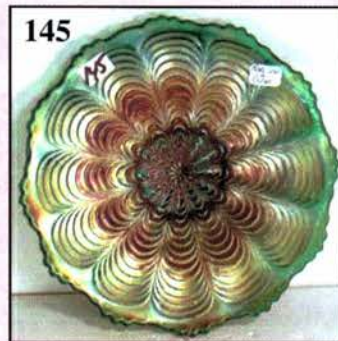

CARNIVAL GLASS AUCTION

Saturday, February 23, 2008 9:00 a.m. Sharp

Sunday, February 24, 2008 9:00 a.m. (Snow Day Only)

Gale Eichhorst of Minnesota and Mrs. Marty Sawyer of Oklahoma

Held By the Mickey Reichel Antique & Auction L.C.