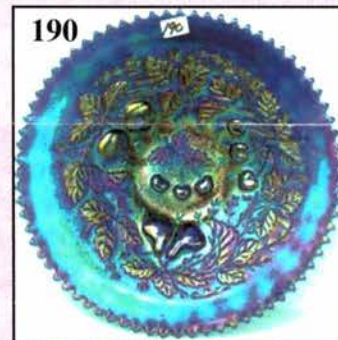

CARNIVAL GLASS AUCTION

Saturday, February 23, 2008 9:00 a.m. Sharp

Sunday, February 24, 2008 9:00 a.m. (Snow Day Only)

Gale Eichhorst of Minnesota and Mrs. Marty Sawyer of Oklahoma

Held By the Mickey Reichel Antique & Auction L.C.