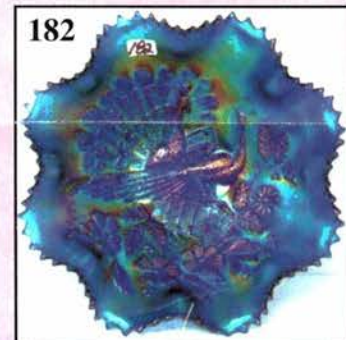

CARNIVAL GLASS AUCTION

Saturday, February 23, 2008 9:00 a.m. Sharp

Sunday, February 24, 2008 9:00 a.m. (Snow Day Only)

Gale Eichhorst of Minnesota and Mrs. Marty Sawyer of Oklahoma

Held By the Mickey Reichel Antique & Auction L.C.