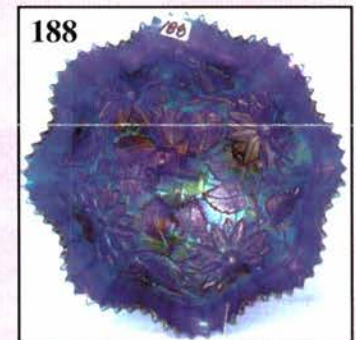

CARNIVAL GLASS AUCTION

Saturday, February 23, 2008 9:00 a.m. Sharp

Sunday, February 24, 2008 9:00 a.m. (Snow Day Only)

Gale Eichhorst of Minnesota and Mrs. Marty Sawyer of Oklahoma

Held By the Mickey Reichel Antique & Auction L.C.