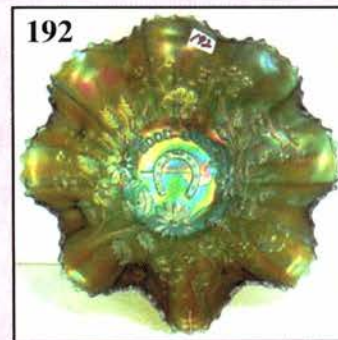

CARNIVAL GLASS AUCTION

Saturday, February 23, 2008 9:00 a.m. Sharp

Sunday, February 24, 2008 9:00 a.m. (Snow Day Only)

Gale Eichhorst of Minnesota and Mrs. Marty Sawyer of Oklahoma

Held By the Mickey Reichel Antique & Auction L.C.