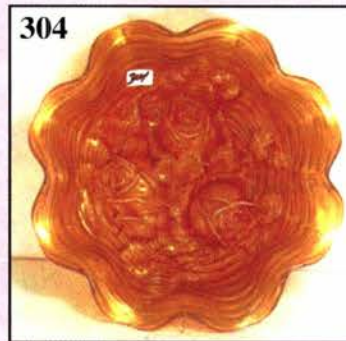

CARNIVAL GLASS AUCTION

Saturday, February 23, 2008 9:00 a.m. Sharp

Sunday, February 24, 2008 9:00 a.m. (Snow Day Only)

Gale Eichhorst of Minnesota and Mrs. Marty Sawyer of Oklahoma

Held By the Mickey Reichel Antique & Auction L.C.