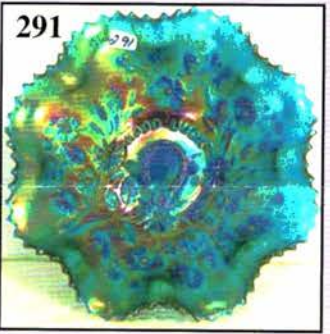

109. M - Jain 9" Left Hand Vase
110. **M - Jain 9" Elephant Vase**
111. M - Jain 9" Fish Vase w/Ruffled Top
112. **M Flash - Booker Enamel Decorated Water Pitcher and Four Matching Mugs - Scarce & Unusual!**
113. M Flash - American Pattern Glass 3-1/4" Mug
114. **Light M Flash - Diamond Points? Rosebowl**
115. M Flash - 4" Tall Basket - Neat Miniature
116. **M Flash - 4" Tall Basket - Enameled Roses**
117. Ice G Flash - Floral Decorated Breakfast Creamer and Sugar
118. **Clear w/M Base - Urn Shape Toothpick Holder**
119. Rare M - Fenton Little Flowers 10-1/2" Chop Plate - Seldom Seen
120. **Superb W - Imp. Heavy Grape 11-1/4" White Chop Plate - Excellent Pastels**
121. M - Dugan Cosmos Vt. 10" Chop Plate - Another Toughie!
122. **PO - Dugan Four Flowers 10-1/2" Chop Plate - Smooth Ext. - Pinks and Blues**
123. P - Dugan Wishbone and Spades 11" Chop Plate - Killer Color! - Unreal Irid.
124. **Radium M Gem - Imperial Hattie 10-1/4" Chop Plate - WOW**
125. Exquisite W - Fenton Cherry Chain 11" Chop Plate - Orange Tree Reverse - Very Rare
126. **G - Fenton 8" Captive Rose Bowl - Scarce CRE Top!**
127. M - Fenton 8" Captive Rose Bowl - Scarce CRE Top!
128. **B - Fenton 8" Captive Rose Bowl - Scarce CRE Top!**
129. G - Fenton Persian Medallion 8" CRE Bowl - Great, Great Color & Shape
130. **Super A - Fenton Dragon and Lotus 8-1/2", 3 in 1 Edge, Collar Base Bowl**
131. A - Fenton Captive Rose 6-Ruffle Bowl
132. **G - Fenton Captive Rose 6-Ruffle Bowl - Attractive Hues**
133. M - Fenton Peacock and Grape 8-1/2" Ruffled Collar Base Bowl
134. **M - Fenton Concord 8-5/8", 6 Ruffle Bowl - Desirable Pattern**
135. G - Fenton Concord 8", ICS Bowl - Great Colors, Great Pattern
136. **Scarce B - Fenton Feather Stitch Ruffled Bowl - Best Color I've Seen on One of These**
137. Frosty W - Fenton Holly 6-Ruffle Bowl
138. **Radium - Fenton 9-3/4" Holly Plate - Big and Bold**
139. Dark M - Fenton 8-1/2" Plaid ICS Bowl
140. **G - Fenton Peacock At Urn 8" ICS Bowl - Tremendous Coloration**
141. PO - Dugan Question Marks 6-1/2" CRE Whimsied Plate
142. **PO - Dugan Roundup 9" Ruffled Bowl - Super Blues & Pinks**
143. PO - Dugan Bells and Beads 6-3/4" CRE Tri-corner Bowl - Unusual
144. **PO - Dugan Apple Blossom Twigs 9" Low Ruffled Bowl - So Nice!**
145. PO - Dugan Fanciful 8" ICS Bowl - High Radium Interior Finish
146. **Rich M - Dugan Fanciful 8-3/4" Slightly Flared Plate**
147. Excellent W - Dugan Fanciful 8-3/4" Plate - Loaded with Pastels
148. **Superb W - Dugan Roundup 9" Plate - Stunning Example**
149. W - Dugan Apple Blossom Twigs 8-3/4" Plate - Another Winner
150. **Ultra Rare Renninger Blue - N Peacock At Fountain Ftd. Fruit Bowl - Magnificent One of A Kind Piece! Taxes The Imagination!**
151. M - N Three Fruits 9" Plate - BW Ext. - Prime Example
152. **Frosty M - Imperial Acanthus 10-1/2" Chop Plate - Check It Out!**
153. Dark Ice B - N Fine Cut and Roses Rosebowl - Fancy Interior - Chipped Foot
154. **Frosty W - N Fine Cut and Roses Rosebowl - Fancy Interior - Good Feet**
155. Pumpkin M - N Fine Cut and Roses Rosebowl - Plain Interior - Excellent!
156. **Scarce W - N Beaded Cable Rosebowl - Delightful**
157. AO - N Beaded Cable Rosebowl - Another Favorite - Tiny Foot Flaw
158. **W - N Peacock At Fountain Compote - Minor Pulled Point On Rim - So What!**
159. Deep P - N Grape and Cable Sweetmeat Compote - Chip on Finial Of Lid
160. **M - Imp. Zipper Loop Large 11" Stemmed Kerosene Lamp - Rare Biggie!**
161. M - Imp. Zipper Look Large 11" Stemmed Kerosene Lamp - Clear Font, Marigold Base - Also Rare
162. **M - Imp. Zipper Loop 9-1/2" Stemmed Kerosene Lamp - Colorful!**
163. Crystal - Imp. Zipper Loop 8" Stemmed Kerosene Lamp - Non-Iridized. Old
164. **Screaming M - Mlbg. Peacock At Urn 10" Ruffled Bowl - Radium Electric Pastels**
165. M - Mlbg. Blackberry Wreath 7-1/2", 3 in 1 Edge Bowl - Radium
166. **P - Mlbg. Big Fish 8-3/4", 3 in 1 Edge Bowl - GREAT CATCH!**
167. P - Mlbg. Trout and Fly 8-3/4, 3 in 1 Edge Bowl - Another Lunker!
168. **M - Mlbg. Trout and Fly 8-3/4" Square/Diamond Shape Bowl - Dark and Rich, Add this to your stringer!**
169. G - Mlbg. Trout and Fly 8-1/2" ICS Bowl - Great Color & Shape
170. **Satin M - Mlbg. Peacock At Urn 10-1/4" Ruffled Bowl - Quality Item**
171. Radium G - Mlbg. Mayan 8" ICS Bowl - Looking Good!
172. **A - Mlbg. Leaf and Little Flowers Ruffled Compote - Radium**
173. Radium A - Mlbg. Ruffled Courthouse Bowl - Very Colorful Courthouse, Great Advertising Piece
174. **Rare Radium M - Mlbg. 8-3/4", 3 in 1 Edge Holly Wreath Bowl - 8 pt. Star Center!**
175. Radium M - Mlbg. Peacock Tail Vt. Ruffled Compote - Pretty
176. **M - Mlbg. Trout and Fly 8-3/4" Ruffled Bowl - Multi-Color Dandy**
177. Radium G - Mlbg. Blackberry Wreath 7-1/2" Ruffled Bowl
178. **Pastel M - Mlbg. Rays and Ribbons 9" ICS Bowl - Full Of Color**
179. Radium M - Mlbg. Grape Wreath Vt. 8" ICS Bowl - 8 pt. Star Center
180. **Huge M - Mlbg. Rays and Ribbons 10-1/4", 3 in 1 Edge Bowl - A Monster!**
181. Pastel M - Mlbg. Nesting Swan 9-1/4" Ruffled Bowl - Sharp Looking
182. **P - Mlbg. Four Pillars 13" Vase - Radium Hues, Starred Base**
183. AO - N Four Pillars 9-3/4" Vase - Old Favorite
184. **Rare, Electric B - N 7-3/4" Vase - Incredible Color! Minor, Normal Foot Flaws**