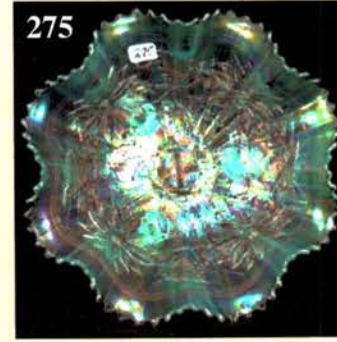

CARNIVAL GLASS AUCTION

Saturday, November 17, 2007 9:00 a.m. Sharp

Friday Preview: November 16 - 12 noon-5 pm

Last Biggie of 2007

ALMQUIST AND MAYS COLLECTIONS

Held By the Mickey Reichel Antique & Auction L.C.

Office: 660-882-5292 • Home: 660-882-5283

NEW WEB SITE: www.AWK-SHN.com

E-mail: mreichel@AWK-SHN.com