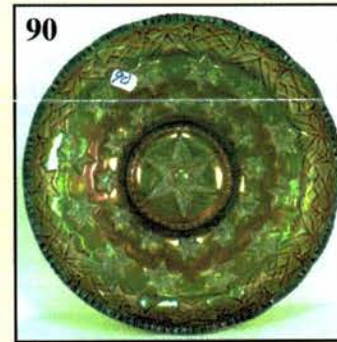

CARNIVAL GLASS AUCTION

Saturday, November 17, 2007 9:00 a.m. Sharp

Friday Preview: November 16 - 12 noon-5 pm

Last Biggie of 2007

ALMQUIST AND MAYS COLLECTIONS

Held By the Mickey Reichel Antique & Auction L.C.

Office: 660-882-5292 • Home: 660-882-5283

NEW WEB SITE: www.AWK-SHN.com

E-mail: mreichel@AWK-SHN.com