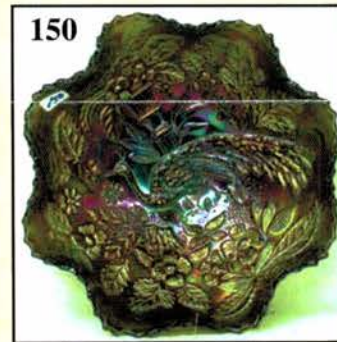

CARNIVAL GLASS AUCTION

Saturday, November 17, 2007 9:00 a.m. Sharp

Friday Preview: November 16 - 12 noon-5 pm

Last Biggie of 2007

ALMQUIST AND MAYS COLLECTIONS

Held By the Mickey Reichel Antique & Auction L.C.

Office: 660-882-5292 • Home: 660-882-5283

NEW WEB SITE: www.AWK-SHN.com

E-mail: mreichel@AWK-SHN.com