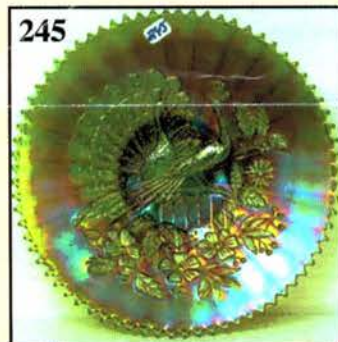

CARNIVAL GLASS AUCTION

Saturday, November 17, 2007 9:00 a.m. Sharp

Friday Preview: November 16 - 12 noon-5 pm

Last Biggie of 2007

ALMQUIST AND MAYS COLLECTIONS

Held By the Mickey Reichel Antique & Auction L.C.

Office: 660-882-5292 • Home: 660-882-5283

NEW WEB SITE: www.AWK-SHN.com

E-mail: mreichel@AWK-SHN.com