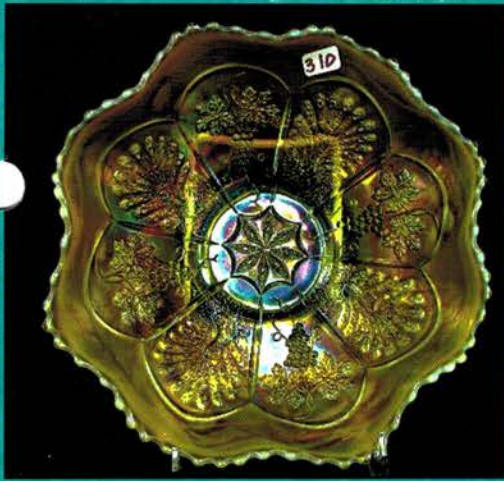

~~45~~	414	Fenton 5" aqua OE basket
~~600~~	415	N-wood mari Corn Vase. PB. Scarce
~~275~~	416	N-wood IG Corn vase. SB. Scarce
~~150~~	417	N-wood white Corn vase. PB. Nice!
~~80~~	418	N-wood IG Bushel basket.
~~130~~	419	2 N-wood green G&C candlesticks. SUPER
~~350~~	420	N-wood mari G&C candle lamp. Scarce
~~350~~	421	Fenton mari Wreath of roses 6pc punch set w/ vintage int. Nice set
~~75~~	422	Fenton 10" IG Fenton Panels vase
~~450~~	423	Ice Green Adams Rib vase. Scarce
~~500~~	424	N-wood 11" IB Diamond Points vase. Great irid
~~60~~	425	Fenton 17" white Rustic vase w/CRE. Scarce
~~45~~	426	Fenton mari 10" Florentine candlesticks
~~85~~	427	Fenton mari 232 candlesticks. Scarce
~~100~~	428	N-wood vaseline 657 candlesticks. Nice
~~1350~~	429	RED 15" Wide panel Stretch plate. Outstanding irid. biggest piece of red I have seen!!
~~250~~	430	Fenton Red Peacock Lamp. Very Scarce. This has great color!
~~150~~	431	RARE N-wood GREEN SWEETHEART CRACKER JAR. THIS HASN'T BEEN SOLD AT AUCTION IN YEARS! Does have flaking on lid. Does not show. Very rare item!
~~275~~	432	European mari 9 pc wine set. I cannot locate this pattern. Please refer to picture.
~~185~~	433	Pair of IB Cornucopia candlestick vases
~~2600~~	434	Fostoria IB Brocaded Acorn pitcher. This is nice!
~~25~~	435	Fostoria IB Brocaded Acorn tumbler
~~550~~	436	Celeste blue Concave Diamonds 14pc water set w/ coaster. Very hard to find complete!
~~425~~	437	RARE WESTMORELAND PURPLE CHECKER BOARD 5PC WATER SET. NOT MANY AROUND.
~~55~~	438	N-wood IG Dianthus cannonball pitcher.
~~75~~	439	Fenton mari enameled Lotus pitcher.
~~1150~~	440	Dugan Elec Purple Many Fruits punch set w/9 cups. Outstanding irid!!
~~400~~	441	Dugan mari Many Fruits punch set w/6 cups.
~~200~~	442	Dugan mari Stork & Rushes punch set w/6 cups
~~110~~	443	Imperial mari 474 punch set w/6 cups. Great color
~~55~~	444	Imperial mari novelty barrel
~~25~~	445	Mari flash cordial
~~10~~	446	Mari miniature Trophy toothpick holder
~~15~~	447	Mari flash 2 handled toothpick
~~300~~	448	Green miniature coal bucket w/bail handle
~~250~~	449	2 mari Baby Booties. RARE!
~~0~~	450	Purple Bars & Beads hatpin
~~40~~	451	Purple Hearts & Cross hatpin
~~35~~	452	Purple Dragonflies hatpin
~~45~~	453	Purple Tufted Throw Pillow hatpin
~~85~~	454	Purple Dogwood hatpin
~~90~~	455	Purple Two Flowers hatpin
~~0~~	456	Purple Basket Flower hatpin
~~60~~	457	Imperial 11" Amber Ripple vase. Great irid
~~55~~	458	Imperial 11" elec purple Ripple vase.
~~95~~	459	Dugan 9" elec purple Lined Lattice vase
~~275~~	460	Dugan 6" PO Lined Lattice vase. Super opal
~~95~~	461	Dugan 11" PO Target vase

~~110~~	462	Dugan 11" blue Big Basket weave vase, scarce
~~145~~	463	Dugan 11" mari Big Basket Weave vase.
~~45~~	464	Fenton 12" green April Showers vase. Scarce
~~35~~	465	Fenton 11" blue April Showers vase.
~~65~~	466	3 Fenton Long Thumbprint vases. 1 money
~~75~~	467	West 8" MMG Dogwood Sprays ruffled bowl. Sc
~~25~~	468	West 8" PO Scales ruffled bowl
~~45~~	469	Dugan 8" PO Raindrops 3-1 edge bowl.
~~50~~	470	West 8" moonstone Dogwood Sprays bowl.
~~55~~	471	Dugan purple Nautilus sugar bowl. Elec hi-lites
~~55~~	472	US Glass mari 6" Palm Beach tri corner bowl
~~25~~	473	Dugan 10" white Big Basket Weave ase
~~75~~	474	N-wood 11" Elec Blue Fine Rib vase. Rare color for this!
~~100~~	475	Fenton 12" Vaseline/lime green April Showers vase. Does glow. Scarce color!

Jackie, Paul, Dee and the Wroda auction team would like to thank you for participating in this weekend's auction. Our next Carnival Glass auction will be at the SSCGA convention the end of January. Remember, the SSCGA has a new location this year in Cocoa Beach, Florida. Go to www.jimwrodauctions.com for more convention information.