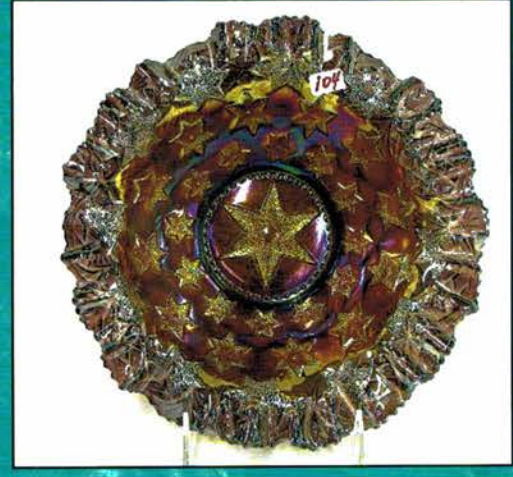

~~45~~	414	Fenton 5" aqua OE basket
~~600~~	415	N-wood mari Corn Vase. PB. Scarce
~~275~~	416	N-wood IG Corn vase. SB. Scarce
~~150~~	417	N-wood white Corn vase. PB. Nice!
~~80~~	418	N-wood IG Bushel basket.
~~130~~	419	2 N-wood green G&C candlesticks. SUPER
~~350~~	420	N-wood mari G&C candle lamp. Scarce
~~350~~	421	Fenton mari Wreath of roses 6pc punch set w/ vintage int. Nice set
~~75~~	422	Fenton 10" IG Fenton Panels vase
~~450~~	423	Ice Green Adams Rib vase. Scarce
~~500~~	424	N-wood 11" IB Diamond Points vase. Great irid
~~60~~	425	Fenton 17" white Rustic vase w/CRE. Scarce
~~45~~	426	Fenton mari 10" Florentine candlesticks
~~85~~	427	Fenton mari 232 candlesticks. Scarce
~~100~~	428	N-wood vaseline 657 candlesticks. Nice
~~1350~~	429	RED 15" Wide panel Stretch plate. Outstanding irid. biggest piece of red I have seen!!
~~250~~	430	Fenton Red Peacock Lamp. Very Scarce. This has great color!
~~150~~	431	RARE N-wood GREEN SWEETHEART CRACKER JAR. THIS HASN'T BEEN SOLD AT AUCTION IN YEARS! Does have flaking on lid. Does not show. Very rare item!
~~275~~	432	European mari 9 pc wine set. I cannot locate this pattern. Please refer to picture.
~~185~~	433	Pair of IB Cornucopia candlestick vases
~~2600~~	434	Fostoria IB Brocaded Acorn pitcher. This is nice!
~~25~~	435	Fostoria IB Brocaded Acorn tumbler
~~550~~	436	Celeste blue Concave Diamonds 14pc water set w/ coaster. Very hard to find complete!
~~425~~	437	RARE WESTMORELAND PURPLE CHECKER BOARD 5PC WATER SET. NOT MANY AROUND.
~~55~~	438	N-wood IG Dianthus cannonball pitcher.
~~75~~	439	Fenton mari enameled Lotus pitcher.
~~1150~~	440	Dugan Elec Purple Many Fruits punch set w/9 cups. Outstanding irid!!
~~400~~	441	Dugan mari Many Fruits punch set w/6 cups.
~~200~~	442	Dugan mari Stork & Rushes punch set w/6 cups
~~110~~	443	Imperial mari 474 punch set w/6 cups. Great color
~~55~~	444	Imperial mari novelty barrel
~~25~~	445	Mari flash cordial
~~10~~	446	Mari miniature Trophy toothpick holder
~~15~~	447	Mari flash 2 handled toothpick
~~300~~	448	Green miniature coal bucket w/bail handle
~~250~~	449	2 mari Baby Booties. RARE!
~~0~~	450	Purple Bars & Beads hatpin
~~40~~	451	Purple Hearts & Cross hatpin
~~35~~	452	Purple Dragonflies hatpin
~~45~~	453	Purple Tufted Throw Pillow hatpin
~~85~~	454	Purple Dogwood hatpin
~~90~~	455	Purple Two Flowers hatpin
~~0~~	456	Purple Basket Flower hatpin
~~60~~	457	Imperial 11" Amber Ripple vase. Great irid
~~55~~	458	Imperial 11" elec purple Ripple vase.
~~95~~	459	Dugan 9" elec purple Lined Lattice vase
~~275~~	460	Dugan 6" PO Lined Lattice vase. Super opal
~~95~~	461	Dugan 11" PO Target vase

~~110~~	462	Dugan 11" blue Big Basket weave vase, scarce
~~145~~	463	Dugan 11" mari Big Basket Weave vase.
~~45~~	464	Fenton 12" green April Showers vase. Scarce
~~35~~	465	Fenton 11" blue April Showers vase.
~~65~~	466	3 Fenton Long Thumbprint vases. 1 money
~~75~~	467	West 8" MMG Dogwood Sprays ruffled bowl. Sc
~~25~~	468	West 8" PO Scales ruffled bowl
~~45~~	469	Dugan 8" PO Raindrops 3-1 edge bowl.
~~50~~	470	West 8" moonstone Dogwood Sprays bowl.
~~55~~	471	Dugan purple Nautilus sugar bowl. Elec hi-lites
~~55~~	472	US Glass mari 6" Palm Beach tri corner bowl
~~25~~	473	Dugan 10" white Big Basket Weave ase
~~75~~	474	N-wood 11" Elec Blue Fine Rib vase. Rare color for this!
~~100~~	475	Fenton 12" Vaseline/lime green April Showers vase. Does glow. Scarce color!

Jackie, Paul, Dee and the Wroda auction team would like to thank you for participating in this weekend's auction. Our next Carnival Glass auction will be at the SSCGA convention the end of January. Remember, the SSCGA has a new location this year in Cocoa Beach, Florida. Go to www.jimwrodauctions.com for more convention information.