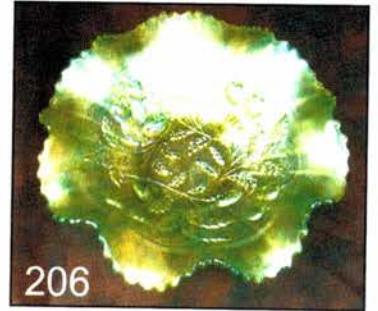

206

LEE MARKLEY
BOX 306
MENTONE IN 46539