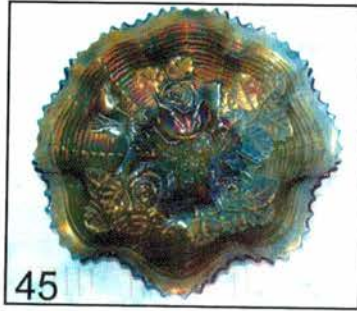

- 475 180. **NORTHWOOD IVY TOWN PUMP PURPLE.**
- ___ 181. FENTON #251 10" BUD VASE FLORENTINE GREEN
- ___ 182. PAIR OF NORTHWOOD 6 SIDED BASED CANDLE STICKS IN RUSSET GREEN
- ___ 183. DUGAN BEADED SHELL SPOONER. AMY. RARE TABLE SET PIECE.
- ___ 184. NOVELTY JOAN OF ARC SMELLING SALT BOTTLE. DARK MARIGOLD
- ___ 185. LOETZ TYPE HANDLED SYRUP JUG WITH PULLED FEATHERED DECORATION. PURPLE.
- ___ 186. STRAWBERRY 9" PLATE BASKET WEAVE EXT. MARIGOLD.
- ___ 187. WESTMORELAND SCALES RUFFLED BOWL. BLUE OPAL
- ___ 188. NORTHWOOD FRUITS AND FLOWERS HANDLED BON BON. ELEC. BLUE
- 450 189. NORTHWOOD 3 FRUITS MEDALLION STIPPLED RUFFLED SPATULA FTD. BOWL. AQUA OPAL/PASTEL IRID.
- 909 190. **NORTHWOOD STIPPLED STRAWBERRY RUFFLED BOWL RIBBED EXT. LIME ICE GREEN**
- ___ 191. NORTHWOOD RUFFLED BOWL BLUE WITH ELEC HI-LIGHTS
- ___ 192. NORTHWOOD THIN RIBBED 11" VASE SMOKEY BLUE. THE ONLY ONE I'VE SEEN
- ___ 193. NORTHWOOD LEAF AND BEADS NUT BOWL. GREEN STIPPLED RAYS INT.
- ___ 194. NORTHWOOD GRAPE AND CABLE HANDLED BON/BON MARIGOLD.
- ___ 195. NORTHWOOD GRAPE AND CABLE COLOGNE BOTTLE AND STOPPER BANDED PURPLE.
- ___ 196. NORTHWOOD 3 FRUITS 9" FLAT PLATE BASKET WEAVE EXT. MARIGOLD WITH GREAT IRID.
- ___ 197. NORTHWOOD GRAPE AND CABLE PUNCH CUP. MARIGOLD
- ___ 198. DUGAN GRAPE DELIGHT NUT BOWL BLUE. SCARSE.
- ___ 199. DUGAN BELLS AND BEADS RUFFLED BOWL. PEACH OPAL
- ___ 200. **NORTHWOOD 3 FRUITS MEDALLION SPATULA FTD. RUFFLED BOWL WITH MEANDER EXT. AQUA OPAL WITH GREAT BUTTERSCOTCH HI-LIGHTS.**
- ___ 201. DUGAN WIDE RIBBED SPITTOON SHAPED 6 1/2" VASE. PEACH OPAL.
- ___ 202. IMPERIAL ROBIN MUG. MARIGOLD.
- ___ 203. IMPERIAL ROBIN MUG. RED. SIGNED I.G.
- ___ 204. IMPERIAL FASHION BREAKFAST SET CREAMER. SMOKEY MARIGOLD.
- ___ 205. IMPERIAL CANE 7 1/2" RUFFLED BOWL. RARE SHAPE RARE PATTERN. PURPLE.
- ___ 206. NORTHWOOD STRAWBERRY STIPPLED RUFFLED RIBBED EXT. BOWL ICE GREEN.

NOTES:

40

50

61

110

160

180

200