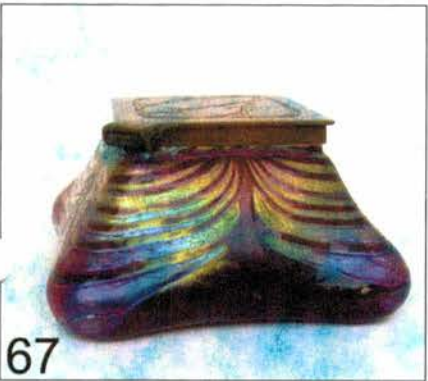

Bill Richards

Proudly Presented by Bill Richards Auctioneers

THE GREAT LAKES GLASS BASH

Details:

November 1st-3rd, 2007

November 1st, CARNIVAL GLASS TRIVIA
Hospitality Room-FREE SUB SANDWICHES

Preview:

November 2nd, 9:00PM

Preview:

November 3rd, 8:00AM

Auction:

November 3rd, 10:00 AM

Location:

BEST WESTERN MIDWAY HOTEL
7711 WEST SAGINAW HWY
LANSING, MICHIGAN 48917

Phone Contacts & Reservations:

Best Western Midway Hotel
Hotel Phone: 1-517-627-8471

For further information, contact:

Bill Richards III, Auctioneer
36 Water St.
Poland, OH 44514
Cell: (330) 261-1401
Home: (330) 318-9897
br3auctions@aol.com

Bill & Carol Richards, Auctioneer
44 Water St.
Poland, OH 44514
Cell: (330) 261-1488
Home: (330) 757- 2001
RICHAR1955@aol.com

Please visit our website www.billrichardsauctioneers.com for the latest updates.

10

20

67

90

86

85

170