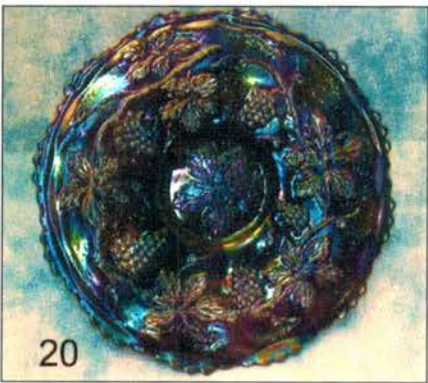

Bill Richards

Proudly Presented by Bill Richards Auctioneers

THE GREAT LAKES GLASS BASH

Details:

November 1st-3rd, 2007

November 1st, CARNIVAL GLASS TRIVIA
Hospitality Room-FREE SUB SANDWICHES

Preview:

November 2nd, 9:00PM

Preview:

November 3rd, 8:00AM

Auction:

November 3rd, 10:00 AM

Location:

BEST WESTERN MIDWAY HOTEL
7711 WEST SAGINAW HWY
LANSING, MICHIGAN 48917

Phone Contacts & Reservations:

Best Western Midway Hotel
Hotel Phone: 1-517-627-8471

For further information, contact:

Bill Richards III, Auctioneer
36 Water St.
Poland, OH 44514
Cell: (330) 261-1401
Home: (330) 318-9897
br3auctions@aol.com

Bill & Carol Richards, Auctioneer
44 Water St.
Poland, OH 44514
Cell: (330) 261-1488
Home: (330) 757- 2001
RICHAR1955@aol.com

Please visit our website www.billrichardsauctioneers.com for the latest updates.

10

20

67

90

86

85

170