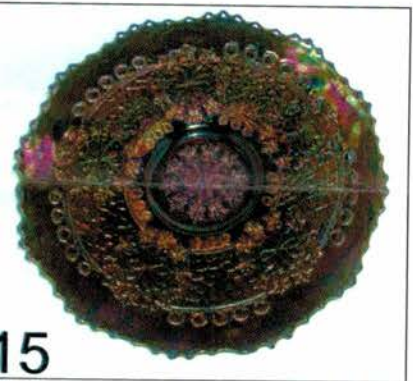

Bill Richards

Proudly Presented by Bill Richards Auctioneers

The Mid-Atlantic Carnival Glass Jamboree

Details:

October 25th-27th, 2007

Preview:

8:00am to 9:00am

Auction:

9:00am to End

Location:

Best Western Grand Venice Hotel

431 Daul Highway, Hagerstown, MD. 21740

Phone Contacts & Reservations:

Best Western Grand Venice Hotel Wedding & Conference Center

Hotel Phone: 301-733-0830

Bill Mizell (301) 384-8952

For further information, contact:

Bill Richards III, Auctioneer

36 Water St.
Poland, OH 44514
Cell: (330) 261-1401
Home: (330) 318-9897
br3auctions@aol.com

Bill & Carol Richards, Auctioneer

44 Water St.
Poland, OH 44514
Cell: (330) 261-1488
Home: (330) 757- 2001
RICHAR1955@aol.com

Please visit our website www.billrichardsauctioneers.com for the latest updates.