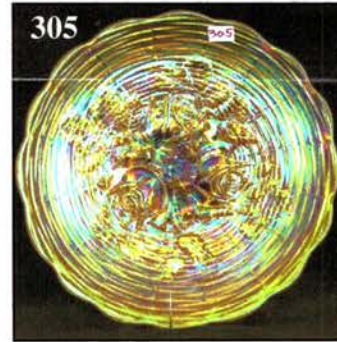

# Past Members of H.O.C.G.A. CARNIVAL GLASS AUCTION

Saturday, September 15, 2007 9:00 a.m. Sharp

Friday Preview: September 14 - 12 noon-5 pm & 7:30 a.m. Auction Day

Awesome Collection of Jerry and Bertie Metzger - Oklahoma  
Convention Quality Auction in Boonville, Missouri