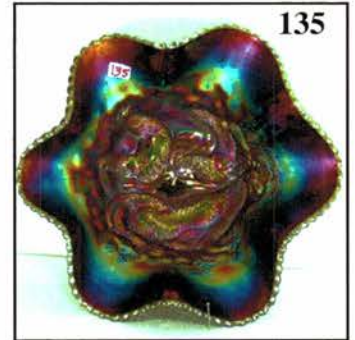

# Past Members of H.O.C.G.A. CARNIVAL GLASS AUCTION

Saturday, September 15, 2007 9:00 a.m. Sharp

Friday Preview: September 14 - 12 noon-5 pm & 7:30 a.m. Auction Day

Awesome Collection of Jerry and Bertie Metzger - Oklahoma  
Convention Quality Auction in Boonville, Missouri