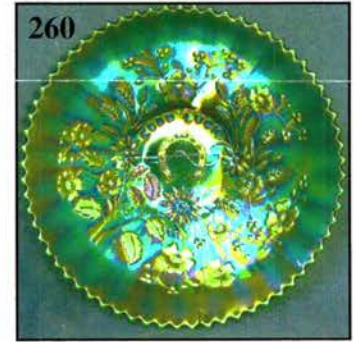

# Past Members of H.O.C.G.A. CARNIVAL GLASS AUCTION

Saturday, September 15, 2007 9:00 a.m. Sharp

Friday Preview: September 14 - 12 noon-5 pm & 7:30 a.m. Auction Day

Awesome Collection of Jerry and Bertie Metzger - Oklahoma  
Convention Quality Auction in Boonville, Missouri