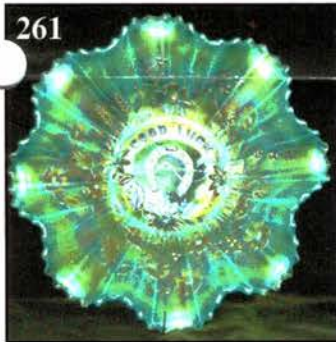

# Past Members of H.O.C.G.A. CARNIVAL GLASS AUCTION

Saturday, September 15, 2007 9:00 a.m. Sharp

Friday Preview: September 14 - 12 noon-5 pm & 7:30 a.m. Auction Day

Awesome Collection of Jerry and Bertie Metzger - Oklahoma  
Convention Quality Auction in Boonville, Missouri