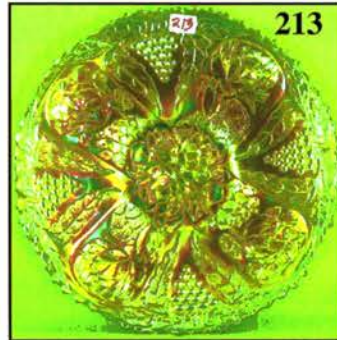

# Past Members of H.O.C.G.A. CARNIVAL GLASS AUCTION

Saturday, September 15, 2007 9:00 a.m. Sharp

Friday Preview: September 14 - 12 noon-5 pm & 7:30 a.m. Auction Day

Awesome Collection of Jerry and Bertie Metzger - Oklahoma  
Convention Quality Auction in Boonville, Missouri