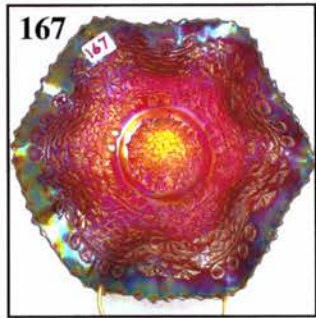

26. **Lovely Radium M - Crucifix Candlesticks - Possibly the Rarest of all Candlesticks!**
27. Radium M - 6-1/2" Imp. Grape Plate - Very Nice
28. **Dk. Radium M - Votive Light - Crystalis, Mexico - Outstanding - Rare Example**
29. M - 9" Ruffled Fenton Holly Bowl
30. **Scarce BA - CRE Fenton Holly Bowl**
31. Beautiful A - 9" Ruffled Fenton Holly Bowl
32. **Rich Stretch M - 9-3/4" Fenton Holly Plate**
33. Radium M - Stretch M - 9-3/4" Fenton Holly Plate
34. **Rare Teal G - 9-1/2" Fenton Holly Plate**
35. Clam - 9-1/2" Fenton Holly Plate
36. **Radium Unusual Blue - Fenton 9-1/2" Holly Plate**
37. Scarce Radium A - 9-1/2" Fenton Holly Plate
38. **Green - 9-1/2" Fenton Holly Plate - A Rarity**
39. Frosty W - 9-1/2" Fenton Holly Plate - Beautiful Blues
40. **Dk. B - 6-1/4" Ruffled Fenton Holly Hat**
41. B - Ruffled Fenton Holly Compote
42. **B - Miniature Blackberry Compote - Sweetheart**
43. M - Kittens 2-1/2" Vase or Toothpick Holder
44. **Rich M - Blackberry Spray Ruffled Hat**
45. Pumpkin M - 6" Ruffle Sailboats Bowl
46. **B - CRE Flowering Dill, JIP Hat - Very Detailed Example**
47. Dk. M - 7" Ruffled Mirrored Lotus Bowl - Scarce
48. **Dk. G - Fenton Strawberry Bonbon - Very Nice**
49. Dk. B - Captive Rose Bonbon
50. **Beautiful A - 10-1/4" Ruffled 10 Mums Bowl**
51. G - 10-1/4" Ruffled Feathered Serpent Bowl - Scarce
52. **Rich A - 10", 6 Ruffle Persian Medallion Bowl - Difficult to Find**
53. G - 9-1/2", 3/1 Little Flowers Bowl - A Neat Shape
54. **Pink Amber - Ball Ftd. 11" Square Ruffled Stag/Holly Bowl - Impressive Item**
55. B - 9", 6" Ruffle Heart/Vine Bowl
56. **Light G - 6-1/2" Rnd. Fenton Grape/Cable Bowl (M Overlay)**
57. Smokey B - 6-1/2" Rnd. Fenton Grape/Cable Bowl
58. **Dk. M - 7-3/4, 8 Ruffle Fenton Grape/Cable Bowl**
59. Cobalt B - 8-1/2" Ruffled Dragon/Lotus Bowl
60. **Lav. - 3/1 Edge Dragon/Lotus Bowl**
61. Pretty G - 9", 6 Ruffle Captive Rose Bowl
62. **Great G - 7-3/4" Tight CRE Captive Rose Bowl**
63. G - 3/1 Edge Ribbon Tie Bowl - Scarce Shape
64. **Nifty Vaseline - Fenton Stippled Ray Stemmed Bonbon - Very Classie**
65. Smokey Olive - Fenton 9" Stippled Rays Bowl
66. **M - Orange Tree Ftd. Spooner (Toe Chip)**
67. B - 6" Ruffled Pine Cone Bowl
68. **W - 9-1/2" Leaf Chain Plate - Blue Irid.**
69. Pretty G - 9-1/4" Leaf Chain Plate w/Silver Satin Irid.
70. **I.G. Vaseline - Fenton Plain Jane Ruffled Compote (Neat!) - Pastel**
71. G - 6-1/2" Ruffled Blackberry Spray Compote
72. **B - Fenton 9-1/2" Peacock/Urn Plate - Spectacular Elec. Multi Irid.!**
73. M - 9" Fenton Peacock/Urn Plate - Beautiful Overtones
74. **Pretty B - 9-1/2" Fenton Orange Tree Plate**
75. M - 6-1/4", 12 Sided Fenton Pine Cone Plate
76. **Scarce A - 6-1/4", 12 Sided Fenton Pine Cone Plate**
77. Pretty B - 6-1/4", 12 Sided Fenton Pine Cone Plate
78. **Rare Amber - 7-1/2", 12 Sided Pine Cone Plate - Unusual Size/Color**
79. G - 6" Rnd. Pine Cone Plate - Beautifully Done
80. **B - 6-1/4" Rnd. Pine Cone Plate - Loaded w/ Irid.**
81. G - 6-1/4" Rnd. Pine Cone Plate - Blues/Pinks
82. **P - 6-1/4" Imp. Grape Plate - Electric**
83. Dk. M - 6-1/2" Imp. Grape Plate - Radium Elec.
84. **Purple - 6-1/4" Wishbone/Spades Plate - Plain Back w/Magnificent Irid.**
85. M - 6-1/4" Persian Garden Plate
86. **Rare M - 6-1/2" Peacock Tail Plate - Elegant Item**
87. Pastel Pink Amber - Small Fenton Holly Compote
88. **Pink - Goblet Shape Fenton Holly Compote**
89. Yellow Vaseline - Ruffled Fenton Holly Compote w/M. Overlay
90. **PO - Swan Salt - Opal on Head - Scarce**
91. B - Bridle Rosette - 2-3/8" Rnd. w/Impress of Acorn
92. **Acorn/Burr N Tumbler - Base Glows Vaseline - Very Unusual Collector's Piece**
93. G - N Singing Birds Tumblers - 2 x \$
94. **B - Dugan Peacock/Fountain Tumblers - 1 Chipped - Both for 1 Price**
95. Multi Elec. P - N Dandelion Tumbler
96. **Rare - Imp. Lime Vaseline, 8-1/2" Beaded Bulls Eye Vase - Glows Wild**
97. Elec. M - 11" Imp. Beaded Bulls Eye Vase
98. **Elec. M - 11" Imp. Beaded Bulls Eye Vase**
99. Elec. P - 8-1/4" Beaded Bulls Eye Vase - 6" Opening - WOW!
100. **Aqua - 15-1/2" Ripple Vase - 4" Base - 5-1/4" Opening - Very Unusual Size**
101. Rare - Pastel Smoke, 14-3/4" Ripple Vase - 4-1/4" Base, 5-1/2" Opening - Extra Nice
102. **Radium Lav. - 11-3/4" Ripple Vase - 3-1/4" Base**
103. Dk. Smoke - 10-1/2" Ripple Vase - 2-7/8" Base
104. **Yellow Based - 10" Ripple Vase - 3" Base w/M. Overlay - Special Item - Doesn't Glow**
105. Pastel M - 8-1/2" Ripple Vase - 2-1/2" Base - Really Sweet Item
106. **Teal - 7-3/4" Ripple Vase - 3-3/8" Base, 5-3/4" Opening - Unusual Radium Finish**
107. Rich Smoke - 7-3/4" Curled Rib JIP Imp. Vase - Very Scarce Item
108. **Spectacular Smoke - 9" Parlor Panels Vase - 3-3/8" Base, 6" Opening (Rare) Interior Feather Flaw, Who Cares**