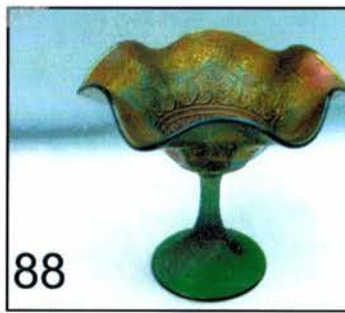

86

87

88

89

90

91

137

165

166

164

152

115

140

LEE MARKLEY
BOX 306
MENTONE IN 46539

92

125

141

ADDRESS SERVICE REQUESTED

Bill Richards Auctioneers
44 Water Street
Poland, Ohio 44514

PRSR STD
US POSTAGE
PAID
STRUTHERS, OH
PERMIT NO 1955