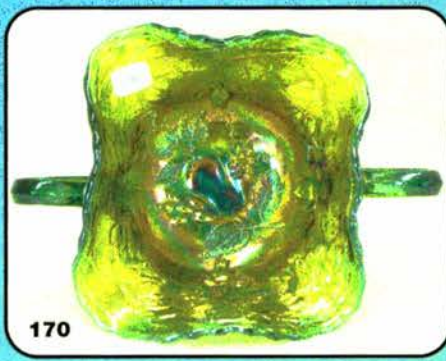

150

170

163

185

175

194

202

225

230

231

245

240

130

135

140

145