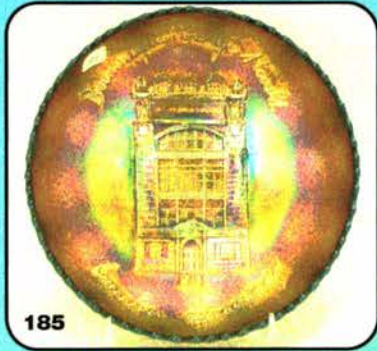

150

170

163

185

175

194

202

225

230

231

245

240

130

135

140

145