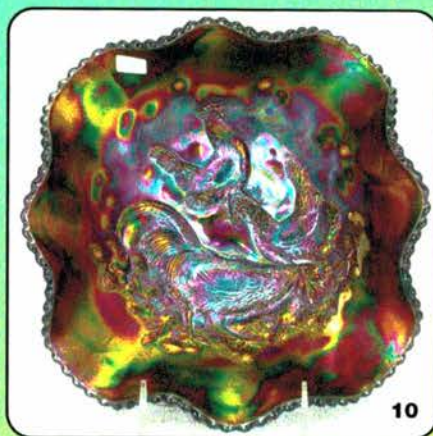

Radisson Airport Hotel
2500 S. High School Rd
Indianapolis, Indiana
Call (317)244-3361 for reservations
Indiana License Number: AU09100184