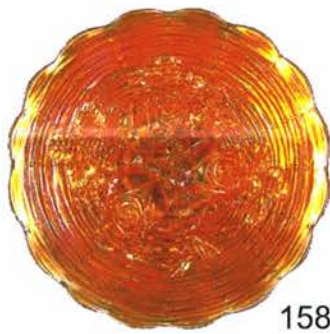

- 255 Pair of Black Amethyst Carnival Glass Hatpins, Hearts and Cross & Tufted Throw Pillow. (Sold Choice)
- 256 Black Amethyst Penstar Carnival Glass Hatpin.
- 257 Beautiful Black Amethyst Two Flowers Carnival Glass Hatpin.
- 258 Beautiful Amber Bee on Honeycomb Hatpin.
- 259 Scarce Black Amethyst Scarab Shell Carnival Glass Hatpin.
- 260 Beautiful Carnival Glass Beaded Purse with Ornate Silver Frame.
- 261 Westmoreland Marigold Estate Creamer and Sugar.
- 262 Dugan Purple Novelty Swan. Pretty Iridescence
- 263 Super Dugan Pastel Lavender Question Mark Bon Bon. Great Iridescence
- 264 Scarce US Glass Heart Band Miniature Tumbler. Has Flashed Iridescence
- 265 Jeanette Aqua/Teal Five Piece Butterfly Set.
- 266 Northwood Purple Grape & Cable Sugar.
- 267 Northwood Green Grape & Cable Master Berry Bowl.
- 268 Pair of Northwood Green Grape & Cable Berry Bowls.
- 269 Northwood Purple Memphis Punch Base.