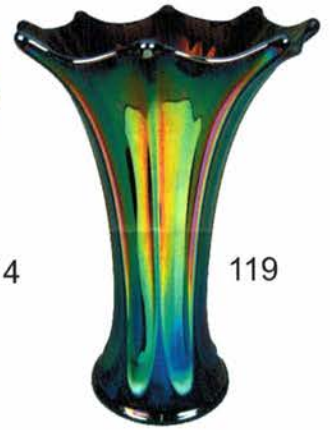

- 270 Beautiful Northwood White Memphis Punch Bowl Base Only.
- 271 Pair of Northwood Grape & Cable Punch Cups. Blue Stippled and Ice Blue. (Sold Choice)
- 272 Northwood Green Grape & Cable Stippled Punch Cup. Almost Emerald Green.
- 273 Set of Three Northwood Pastel Marigold Banquet Grape & Cable Punch Cups. All with Beautiful iridescence
- 274 Three Fenton Electric Blue Orange Tree Cups.
- 275 Northwood Electric Purple Memphis Punch Cup.
- 276 Pair of Northwood Pastel Marigold Memphis Punch Cups. Beautiful Iridescence
- 277 Set of Four Northwood Marigold Memphis Punch Cups.
- 278 1968 ACGA Sapphire "In God We Trust" Souvenir Mug.
- 279 1989 ACGA Red Morning Glory Tankard Souvenir.
- 280 1986 ACGA Marigold Morning Glory Tankard Souvenir.
- 281 1990 ACGA Red Inverted Strawberry Fairy Lamp.
- 282 1982 ACGA Peach Opal Seacoast Spittoon.
- 283 1993 ACGA Red Inverted Strawberry Spittoon.

159

158

115

114

119

17

16

18