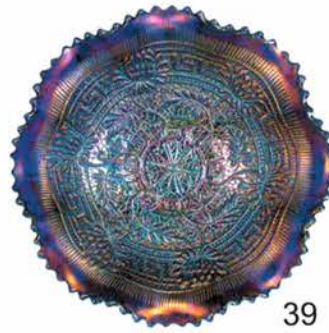

- 255 Pair of Black Amethyst Carnival Glass Hatpins, Hearts and Cross & Tufted Throw Pillow. (Sold Choice)
- 256 Black Amethyst Penstar Carnival Glass Hatpin.
- 257 Beautiful Black Amethyst Two Flowers Carnival Glass Hatpin.
- 258 Beautiful Amber Bee on Honeycomb Hatpin.
- 259 Scarce Black Amethyst Scarab Shell Carnival Glass Hatpin.
- 260 Beautiful Carnival Glass Beaded Purse with Ornate Silver Frame.
- 261 Westmoreland Marigold Estate Creamer and Sugar.
- 262 Dugan Purple Novelty Swan. Pretty Iridescence
- 263 Super Dugan Pastel Lavender Question Mark Bon Bon. Great Iridescence
- 264 Scarce US Glass Heart Band Miniature Tumbler. Has Flashed Iridescence
- 265 Jeanette Aqua/Teal Five Piece Butterfly Set.
- 266 Northwood Purple Grape & Cable Sugar.
- 267 Northwood Green Grape & Cable Master Berry Bowl.
- 268 Pair of Northwood Green Grape & Cable Berry Bowls.
- 269 Northwood Purple Memphis Punch Base.