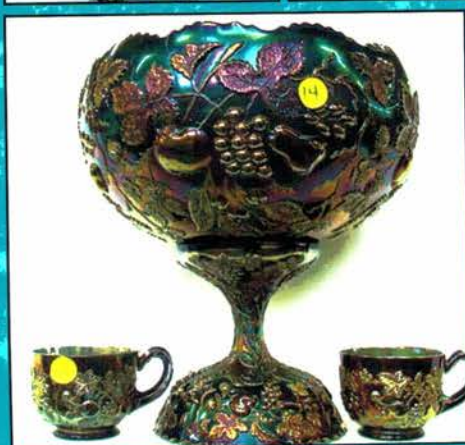

Saturday, May 26th - Carnival Glass

Visit our website! www.jimwrodaauction.com