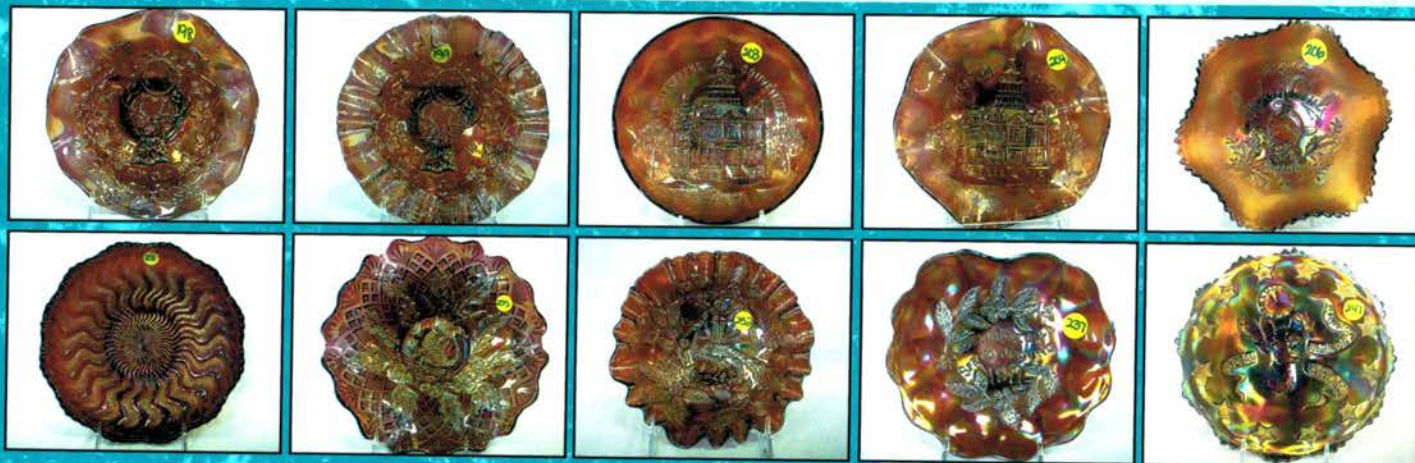

Thanks for participating in today's auction!!!

Next RS Prussia Auction will be the • 2007 RS Prussia Convention, Peoria Il.

Visit www.jimwrodauction.com for more information

Saturday, May 26th - Carnival Glass - starts at 9:30am

Visit our website! www.jimwrodauction.com