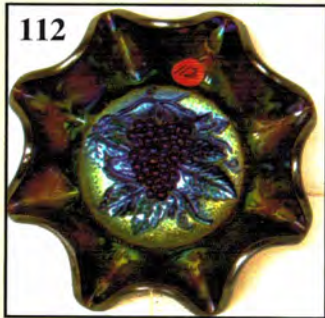

CARNIVAL C

Saturday, May 19, 20

FRIDAY PREVIEW: May 18 - 12:00

The Cunningham and