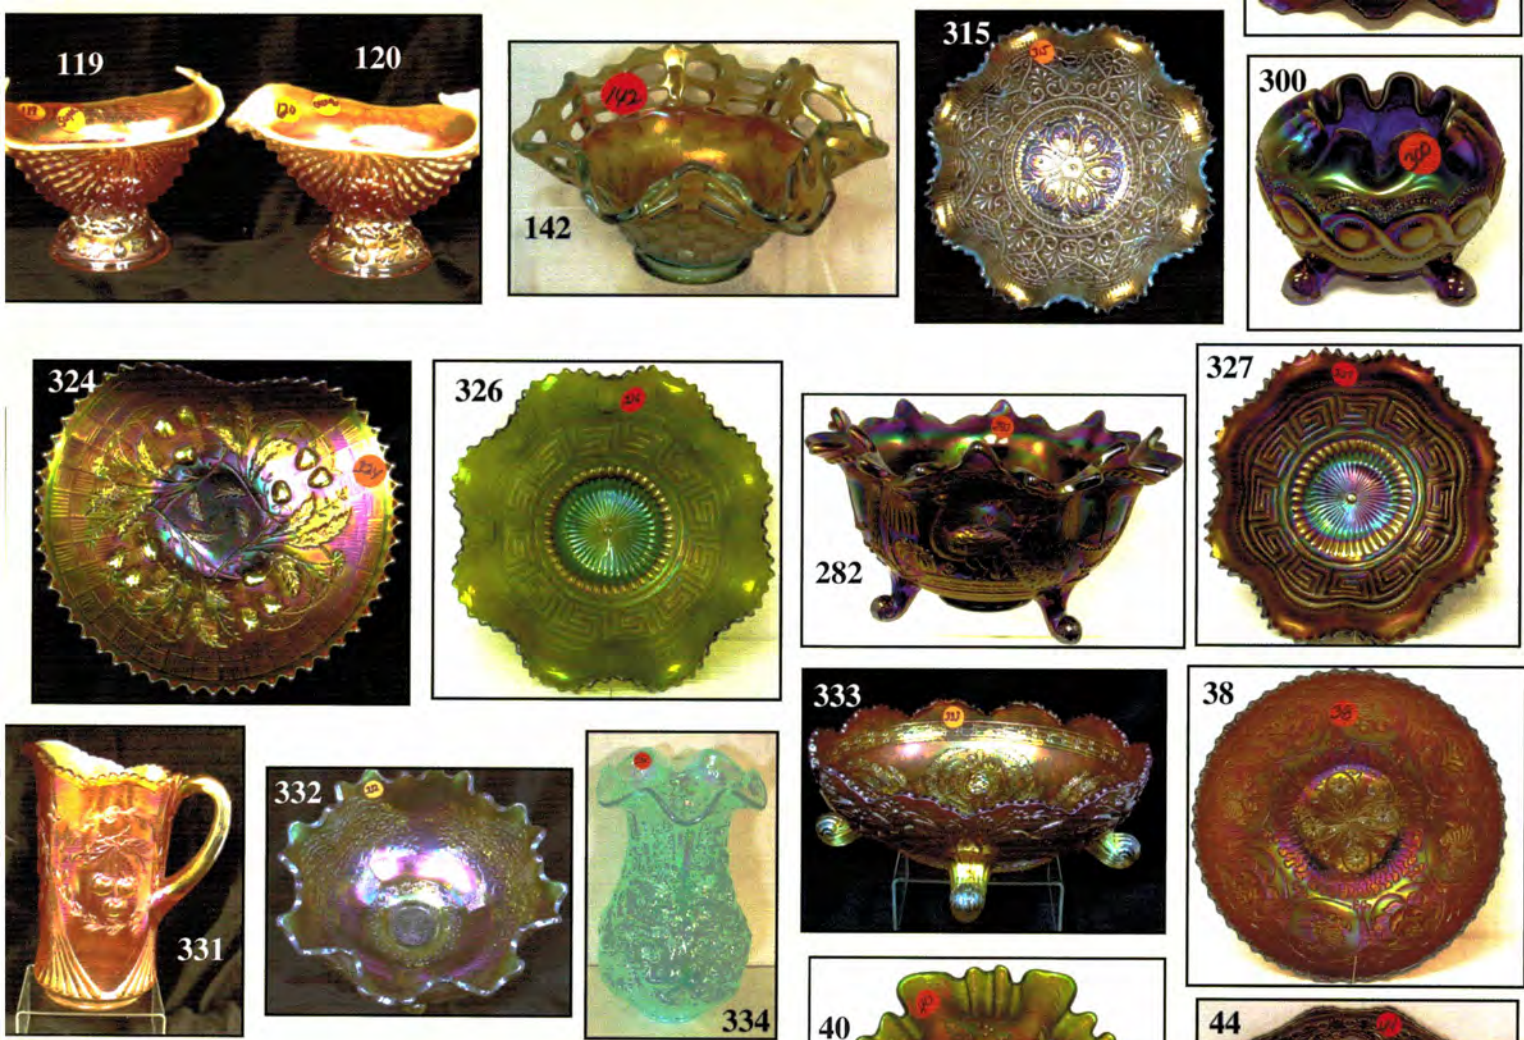

PREMIUM ★ ★ ★

Buy at one of these local motels:

- Super 8: 660-882-2900 • Holiday Inn: 660-882-6882

BID POLICY:

Submit a bid which will be added to the selling price for all write-in bids. Your write-in bid will be entered just as if you are present and bidding in person (so be sure to include your phone number). Direct mail bids accepted. St. Louis, MO 65233-2971. Terms: Cash or Check accepted with proper ID. Payment due the day of the auction supercede all printed material. Not Responsible for shipping.

2 days or 660-882-5283 evenings before 9:00 p.m.

(start FAX transmission after beep)

@AWK-SHN.com

Reichel Auction Center

Missouri • 20 Miles West of Columbia, MO on I-70
VISA and MasterCard accepted.
Payment of cash or check. Proper I.D. required.

www.AWK-SHN.com

at the Auction Center (No Exceptions) * * *

SEE REVERSE FOR DETAILS