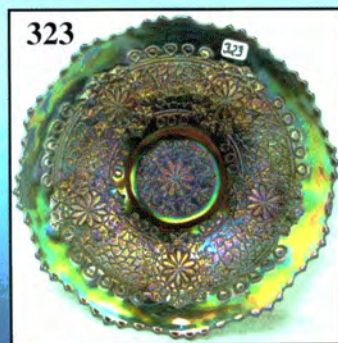

★ ★ ★ *Public Welcome* ★ ★ ★

16TH ANNUAL CARNIVAL GLASS AUCTION NEW YEAR'S EXTRAVAGANZA

Saturday, January 6, 2007 9:00 a.m.

Sunday, January 7, 2007 9:00 a.m. (Snow Day Only)

Held By the Mickey Reichel Antique & Auction L.C.

Office: 660-882-5292 • Home: 660-882-5283

NEW WEB SITE: www.AWK-SHN.com

E-mail: mreichel@AWK-SHN.com