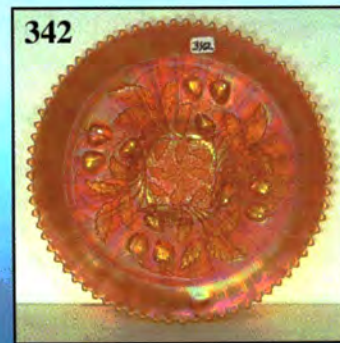

★ ★ ★ *Public Welcome* ★ ★ ★

16TH ANNUAL CARNIVAL GLASS AUCTION NEW YEAR'S EXTRAVAGANZA

Saturday, January 6, 2007 9:00 a.m.

Sunday, January 7, 2007 9:00 a.m. (Snow Day Only)

Held By the Mickey Reichel Antique & Auction L.C.

Office: 660-882-5292 • Home: 660-882-5283

NEW WEB SITE: www.AWK-SHN.com

E-mail: mreichel@AWK-SHN.com