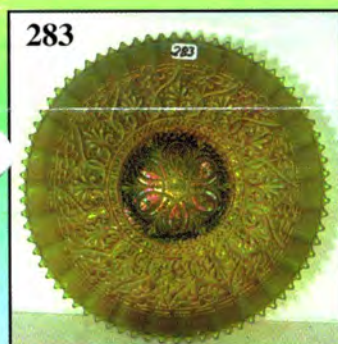

★ ★ ★ *Public Welcome* ★ ★ ★

16TH ANNUAL CARNIVAL GLASS AUCTION NEW YEAR'S EXTRAVAGANZA

Saturday, January 6, 2007 9:00 a.m.

Sunday, January 7, 2007 9:00 a.m. (Snow Day Only)

Held By the Mickey Reichel Antique & Auction L.C.

Office: 660-882-5292 • Home: 660-882-5283

NEW WEB SITE: www.AWK-SHN.com

E-mail: mreichel@AWK-SHN.com