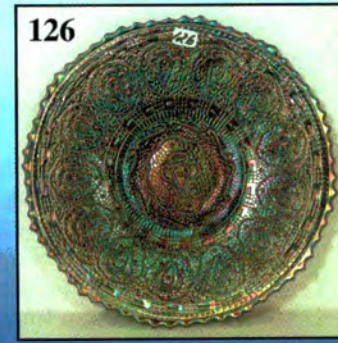

★ ★ ★ *Public Welcome* ★ ★ ★

16TH ANNUAL CARNIVAL GLASS AUCTION NEW YEAR'S EXTRAVAGANZA

Saturday, January 6, 2007 9:00 a.m.

Sunday, January 7, 2007 9:00 a.m. (Snow Day Only)

Held By the Mickey Reichel Antique & Auction L.C.

Office: 660-882-5292 • Home: 660-882-5283

NEW WEB SITE: www.AWK-SHN.com

E-mail: mreichel@AWK-SHN.com