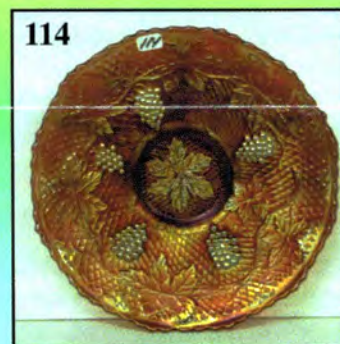

★ ★ ★ *Public Welcome* ★ ★ ★

16TH ANNUAL CARNIVAL GLASS AUCTION NEW YEAR'S EXTRAVAGANZA

Saturday, January 6, 2007 9:00 a.m.

Sunday, January 7, 2007 9:00 a.m. (Snow Day Only)

Held By the Mickey Reichel Antique & Auction L.C.

Office: 660-882-5292 • Home: 660-882-5283

NEW WEB SITE: www.AWK-SHN.com

E-mail: mreichel@AWK-SHN.com