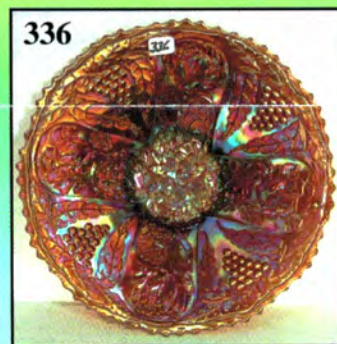

★ ★ ★ *Public Welcome* ★ ★ ★

16TH ANNUAL CARNIVAL GLASS AUCTION NEW YEAR'S EXTRAVAGANZA

Saturday, January 6, 2007 9:00 a.m.

Sunday, January 7, 2007 9:00 a.m. (Snow Day Only)

Held By the Mickey Reichel Antique & Auction L.C.

Office: 660-882-5292 • Home: 660-882-5283

NEW WEB SITE: www.AWK-SHN.com

E-mail: mreichel@AWK-SHN.com