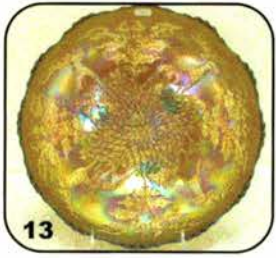

Seeck Auctions

P.O. Box 377
Mason City, Iowa 50402

PRESORTED
FIRST-CLASS MAIL
U.S. POSTAGE PAID
MINNEAPOLIS, MN
PERMIT NO. 28534