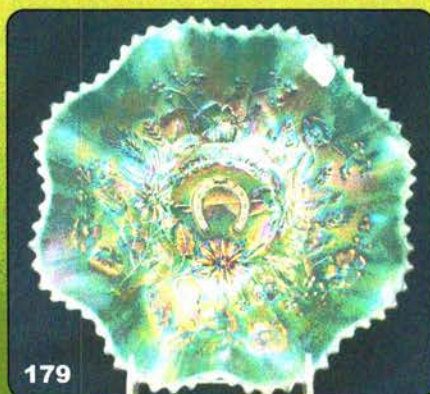

JIM & JAN SEECK

Seeck Auctions

P.O. Box 377
Mason City, Iowa 50402

641-424-1116