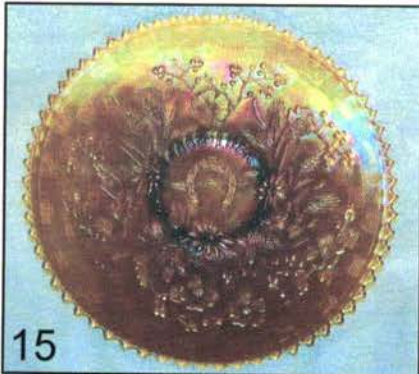

Mail, phone and E-mail bids must be in by November 2, 2006. You can call the Motel and ask for Bill Richards Jr. or Bill Richards Sr. Or E-mail us at Richar1955@aol.com or Br3auctions@aol.com.

Mail Bids Honored Under the Following Conditions:

1. No deposit required. Bidders will take full responsibility to honor any and all bids we execute for them. Payment in full plus postage and handling required after notification and before we ship any item to them.
2. Items are bid on in perfect condition with average or above average iridescence OR as listed in the brochures. Bids will not be carried out when damage on an item has been found during the auction. **PEOPLE AT THE AUCTION ARE RESPONSIBLE FOR FINDING ANY PINHEADS, WEAR, SPOTTINESS, MANUFACTURER'S DEFECTS OR ANY OTHER MINOR FLAWS, ETC.**
3. Successful bidders will be notified by collect call from the auctioneer **SO BE SURE TO INCLUDE PHONE NUMBER OR E-MAIL ADDRESS.**
4. Phone inquiries about the glass or any other questions are welcome.
5. If you have some other person bidding at the auction for you, they must pay for the item before taking it.
6. Any terms or conditions given the day of the auction will supersede any previous published information.
7. Mail, E-mail, fax and phone bids are due by November 2, 2006.
8. Master Card, Visa, Discover and American Express accepted with a 4% clerking charge.