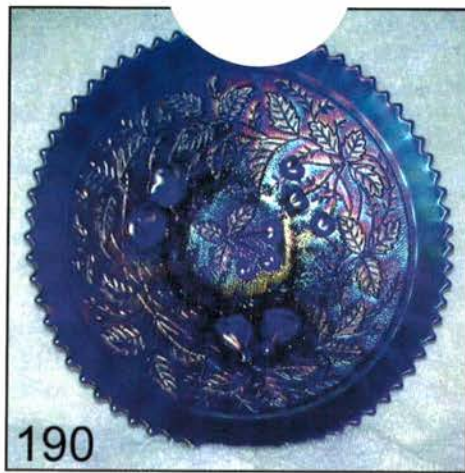

185

190

120

65

80

39

46539 306 BOX

LEE MARKLEY

MENTONE IN 46539

BOX 306

LEE MARKLEY

Lee Markley

145

PRSR STD
US POSTAGE
PAID
STRUTHERS, OH
PERMIT NO 1955

ADDRESS SERVICE REQUESTED

Bill Richards Auctioneers
44 Water Street
Poland, Ohio 44514