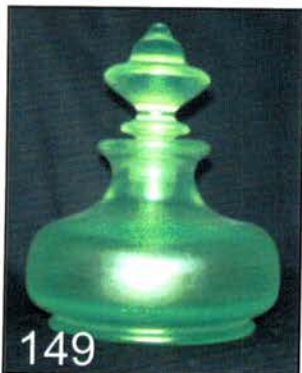

Mail, phone and E-mail bids must be in by November 2, 2006. You can call the Motel and ask for Bill Richards Jr. or Bill Richards Sr. Or E-mail us at Richar1955@aol.com or Br3auctions@aol.com.

Mail Bids Honored Under the Following Conditions:

1. No deposit required. Bidders will take full responsibility to honor any and all bids we execute for them. Payment in full plus postage and handling required after notification and before we ship any item to them.
2. Items are bid on in perfect condition with average or above average iridescence OR as listed in the brochures. Bids will not be carried out when damage on an item has been found during the auction. **PEOPLE AT THE AUCTION ARE RESPONSIBLE FOR FINDING ANY PINHEADS, WEAR, SPOTTINESS, MANUFACTURER'S DEFECTS OR ANY OTHER MINOR FLAWS, ETC.**
3. Successful bidders will be notified by collect call from the auctioneer **SO BE SURE TO INCLUDE PHONE NUMBER OR E-MAIL ADDRESS.**
4. Phone inquiries about the glass or any other questions are welcome.
5. If you have some other person bidding at the auction for you, they must pay for the item before taking it.
6. Any terms or conditions given the day of the auction will supersede any previous published information.
7. Mail, E-mail, fax and phone bids are due by November 2, 2006.
8. Master Card, Visa, Discover and American Express accepted with a 4% clerking charge.