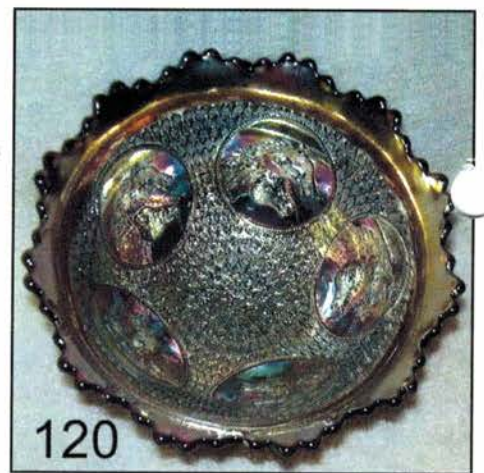

185

190

120

65

80

39

46539 306 BOX

LEE MARKLEY

MENTONE IN 46539

BOX 306

LEE MARKLEY

Lee Markley

145

PRSR STD
US POSTAGE
PAID
STRUTHERS, OH
PERMIT NO 1955

ADDRESS SERVICE REQUESTED

Bill Richards Auctioneers
44 Water Street
Poland, Ohio 44514