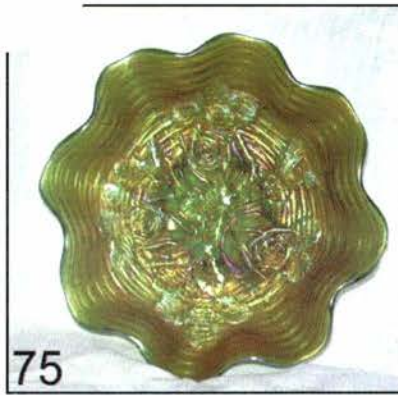

57

75

70

121

120

130

LEE MARKLEY
BOX 306
MENTONE IN 46539

127

126

Bill Richards Auctioneers
44 Water Street
Poland, Ohio 44514
ADDRESS SERVICE REQUESTED

PRSR STD
US POSTAGE
PAID
STRUTHERS, OH
PERMIT NO 1955