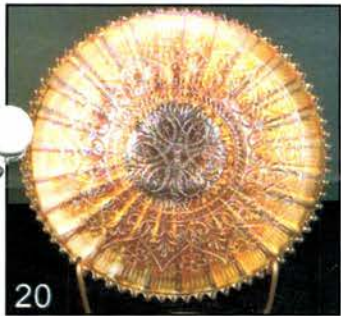

The Northern California Carnival Glass Convention Auction

Proudly Presented by Bill Richards Auctioneers

Preview @ 8:00pm September 22nd
and a preview @ 7am on September 23rd

Auction to be held September 23rd @ 9:30am

Holiday Inn Fresno Airport

5090 East Clinton Way

Fresno, Ca. 93727

Reservations:

559-252-3611

www.billrichardsauctioneers.com