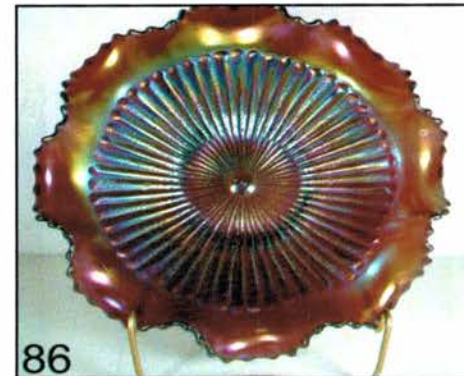

### Auction Coordinator

Carole Richards  
Phone: (330) 757-2001  
Cell: (330) 719-1640

1. MILLERSBURG BLACKBERRY WREATH 3 IN ONE EDGE 6" BOWL MARIGOLD RADIUM IRID.
2. MILLERSBURG DIAMONDS TUMBLER MARIGOLD
3. MILLERSBURG BLACKBERRY WREATH 7 ½ INCH I.C.S. BOWL MARIGOLD SATIN
4. MILLERSBURG STRAWBERRY T.C.E. BOWL / PLATE RADIUM AMY. SUPER EXAMPLE
5. MILLERSBURG SUNFLOWER PIN TRAY GREEN WITH SUPER IRID.
6. MILLERSBURG NESTING SWAN 9 1/4" RUFFLED BOWL RADIUM MARIGOLD ONE OF THE BEST YOU WILL FIND
7. MILLERSBURG FEATHER AND HEART WATER PITCHER MARIGOLD
8. MILLERSBURG HOLLY SPRIG 2 SIDES UP BON BONN MARIGOLD
9. MILLERSBURG RAYS AND RIBBONS 9 1/2" SALAD BOWL SHAPE GREEN RADIUM IRID
10. NORTHWOOD PEACOCK AT THE FOUNTAIN 7 PIECE WATER SET ELECTRIC BLUE THE MOST FABULOUS EXAMPLE I HAVE EVER SEEN EVERY TUMBLER MATCHES THE PITCHER AND THE PITCHER IS GREAT
11. NORTHWOOD SUNFLOWER SPATULA FOOTED RUFFLED BOWL GREEN WITH GREAT MULTICOLORED HILITES
12. NORTHWOOD DIAMOND POINTS 9 1/2" SWUNG VASE GREEN
13. NORTHWOOD DIAMOND POINTS 10 1/2" SWUNG VASE PUMPKIN MARIGOLD
14. NORTHWOOD THIN RIB JESTERS CAP 7 3/4" VASE PURPLE SATINY
15. NORTHWOOD BEADED CABLE FTD. ROSE BOWL. AQUA OPAL.
16. NORTHWOOD BEADED CABLE ROSE BOWL DARK MARIGOLD
17. NORTHWOOD BEADED CABLE ROSE BOWL ICE BLUE
18. NORTHWOOD 9" GOOD LUCK PLATE RIB EXTERIOR STIPPLED MARIGOLD
19. NORTHWOOD LEAF AND BEADS FOOTED ROSE BOWL ELECTRIC BLUE WITH A HEAT CHECK
20. NORTHWOOD HEARTS AND FLOWERS 9" PLATE MARIGOLD ONE OF THE BEST EXAMPLES YOU WILL FIND
21. U.S. GLASS PRINCESS ELECTRIC LAMP. PURPLE. ONE OF THE BEST I HAVE SEEN HAS FABRIC SHADE
22. U.S. GLASS WILD ROSE HANDLED SYRUP JUG LIGHT MARIGOLD
23. DUGAN VINTAGE WATER PITCHER ELECTRIC PURPLE
24. DUGAN VINTAGE TUMBLER PURPLE
25. CAMBRIDGE INVERTED STRAWBERRY WHIMSEY 2 HANDLED BON BONN MADE FROM THE SPOONER GREEN ONLY ONE WE HAVE SEEN
26. CAMBRIDGE INVERTED STRAWBERRY MASTER BERRY BOWL PURPLE SIGNED NEAR CUT
27. CAMBRIDGE INVERTED STRAWBERRY 4 INDIVIDUAL BERRY BOWLS SIGNED NEAR CUT PURPLE SOLD CHOICE
28. FENTON VINTAGE SMALL SIZE SINGLE LILLY EPERGNE BLUE
29. FENTON VINTAGE SMALL SIZE SINGLE LILLY EPERGNE GREEN
30. FENTON LITTLE FLOWERS 9 3/4" RUFFLED BOWL AMBERINA FANTASTIC IRID.
31. IMPERIAL FIELD FLOWER TUMBLER PURPLE WITH ELECTRIC BLUE IRID,
32. IMPERIAL WINDMILL TUMBLER ELECTRIC PURPLE
33. IMPERIAL ZIPPERED LOOP MID SIZE LAMP CRYSTAL
34. IMPERIAL RIPPLE SMALL SIZED 9 1/2" VASE ELECTRIC PURPLE
35. IMPERIAL RIPPLE SMALL SIZED 10" SWUNG VASE LAVENDER WITH ELECTRIC IRID.
36. IMPERIAL RIPPLE VASE 9" VASE MARIGOLD
37. IMPERIAL BEADED BULLS EYE 9 1/2" SWUNG FLARED VASE MARIGOLD
38. IMPERIAL GRAPE CUP AND SAUCER GREEN
39. IMPERIAL 2 HANDLED 8" TRUMPET SHAPE VASE WHITE STRETCH
40. CAMBRIDGE INVERTED STRAWBERRY TANKARD WATER PITCHER AMY. HAS GREAT IRID. SUPER EXAMPLE OF A RARE WATER PITCHER
41. FENTON IND. STRETCH SALT DIP TOPAZ/VASELINE
42. FENTON IND. STRETCH. SALT DIP GRECIAN GOLD