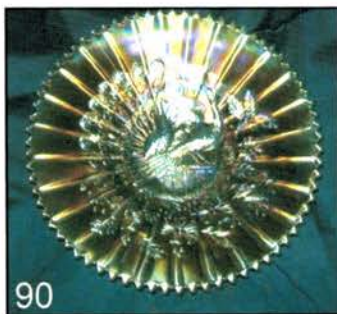

Auction to be held September 23<sup>rd</sup> @ 9:30am

Holiday Inn Fresno Airport

5090 East Clinton Way

Fresno, Ca. 93727

**Reservations:**

559-252-3611

[www.billrichardsauctioneers.com](http://www.billrichardsauctioneers.com)