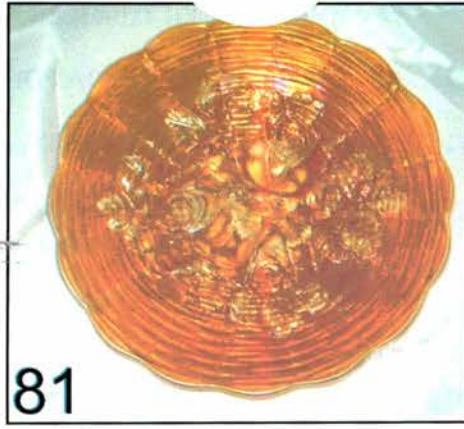

LEE MARKLEY
BOX 306
MENTONE IN 46539

Bill Richards Auctioneers
44 Water Street
Poland, Ohio 44514
ADDRESS SERVICE REQUESTED

PRSR STD
US POSTAGE
PAID
STRUTHERS, OH
PERMIT NO 1955