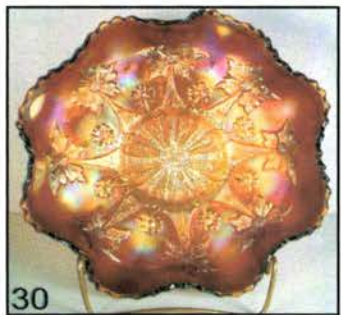

The Northern California Carnival Glass Convention Auction

Proudly Presented by Bill Richards Auctioneers

Preview @ 8:00pm September 22nd
and a preview @ 7am on September 23rd

Auction to be held September 23rd @ 9:30am

Holiday Inn Fresno Airport

5090 East Clinton Way

Fresno, Ca. 93727

Reservations:

559-252-3611

www.billrichardsauctioneers.com