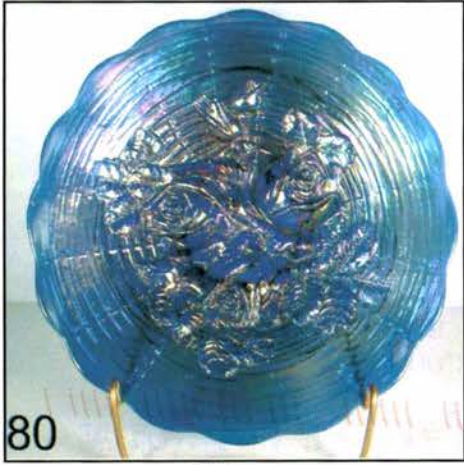

LEE MARKLEY
BOX 306
MENTONE IN 46539

Bill Richards Auctioneers
44 Water Street
Poland, Ohio 44514
ADDRESS SERVICE REQUESTED

PRSR STD
US POSTAGE
PAID
STRUTHERS, OH
PERMIT NO 1955