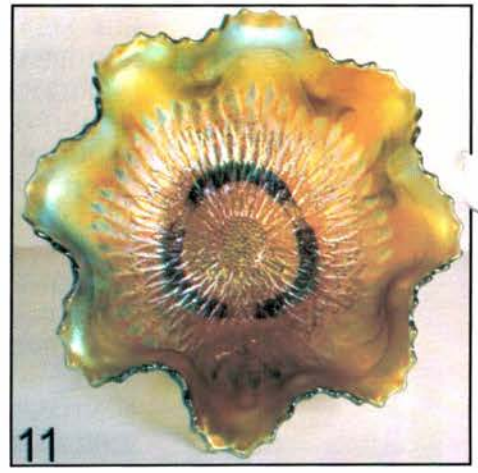

LEE MARKLEY
BOX 306
MENTONE IN 46539

Bill Richards Auctioneers
44 Water Street
Poland, Ohio 44514
ADDRESS SERVICE REQUESTED

PRSR STD
US POSTAGE
PAID
STRUTHERS, OH
PERMIT NO 1955