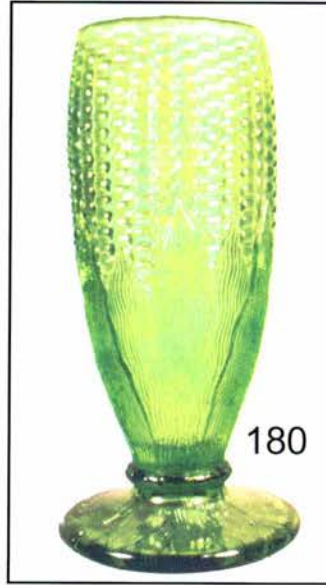

LEE MARKLEY
BOX 306
MENTONE IN 46539

Bill Richards Auctioneers
44 Water Street
Poland, Ohio 44514
ADDRESS SERVICE REQUESTED

PRSRST STD
US POSTAGE
PAID
STRUTHERS, OH
PERMIT NO 1955