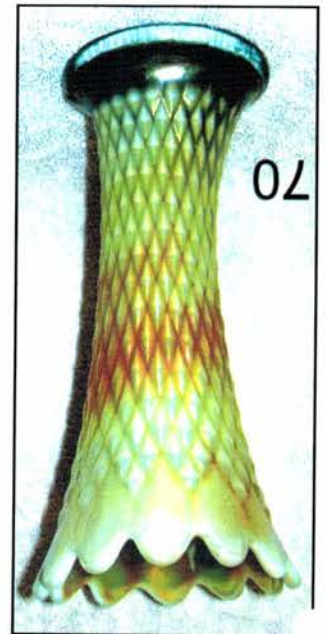

LEE MARKLEY
BOX 306
MENTONE IN 46539