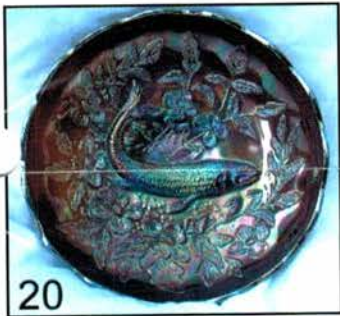

*The New England Carnival Glass
Association*

Convention Auction

Proudly Presented by Bill Richards Auctioneers

Sept. 7th, 8th and 9th.

Preview on Sept. 9th @ 3:00pm

Auction to be held Sept. 9th @ 5:00pm

Holiday Inn Worcester Mass

500 LINCOLN ST

WORCESTER, MA 01605

Hotel Reservations:

1 888 HOLIDAY (888 465 4329)

Hotel Front Desk: 1-508-8524000