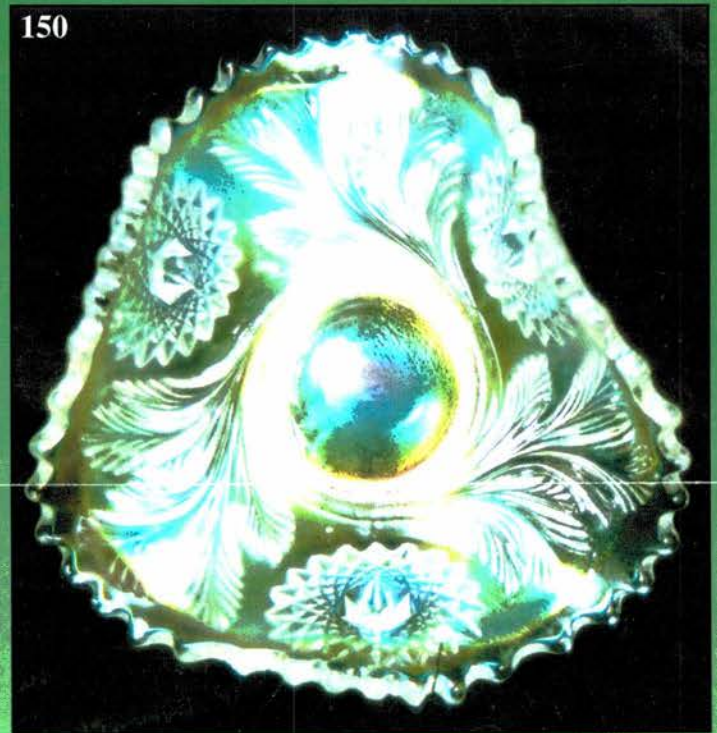

LARGE CARNIVAL GLASS AUCTION

Saturday, August 19, 2006 9:00 a.m.

WINNIE BRIM LIFETIME COLLECTION

(700 pcs.)

Held By the Mickey Reichel Antique & Auction L.C.
Office: 660-882-5292 • Home: 660-882-5283

NEW WEB SITE: www.AWK-SHN.com

E-mail: mreichel@AWK-SHN.com