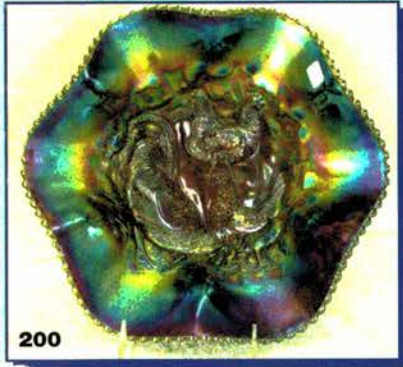

AUCTION

International Carnival Glass Club Convention
Saturday, July 22nd, 2006 — 9:30 A.M.

**The Phyllis and late Dick Ott Collection &
The Loretta and John Nielsen Collection**