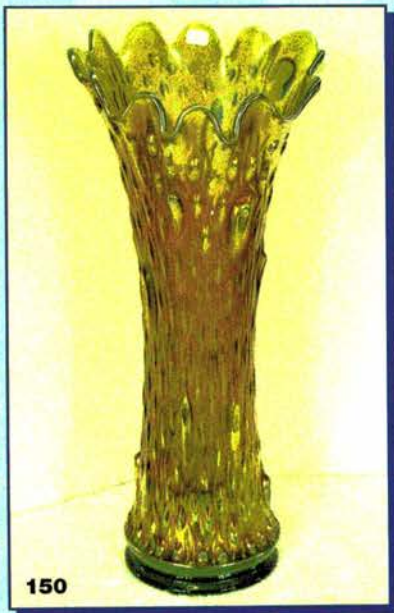

Cedar Rapids Marriott
1200 Coillins Road NE
Cedar Rapids, Iowa

Call (319) 393-6600 for reservations