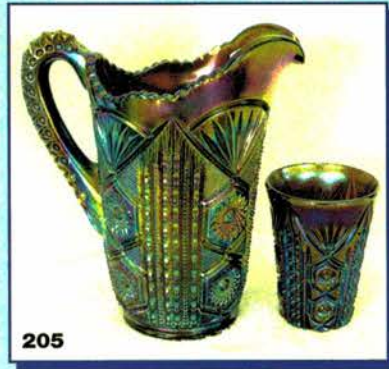

AUCTION

International Carnival Glass Club Convention
Saturday, July 22nd, 2006 — 9:30 A.M.

**The Phyllis and late Dick Ott Collection &
The Loretta and John Nielsen Collection**