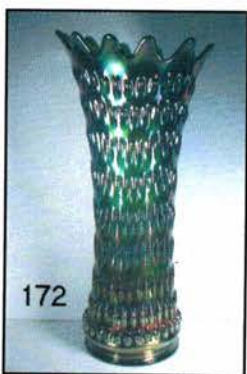

LEE MARKLEY
BOX 306
MENTONE IN 46539