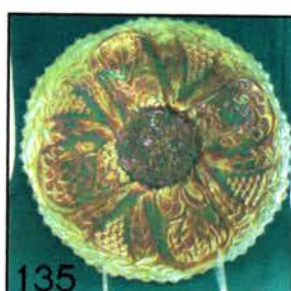

Bill Richards

Auctioneers

American Carnival Glass Association

Convention Auction Event
TO BE HELD JUNE 23, 2006

at the

Parkersburg Holiday Inn

225 Holiday Hills Drive
Parkersburg, West Virginia 26104

For Reservations, Please Call
304-485-6200

Presented by Bill Richards Auctioneers

WV. Auction License #888