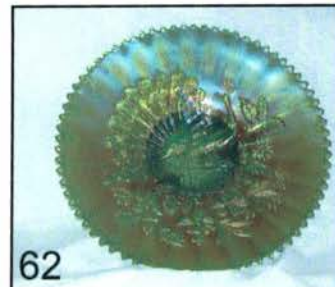

Auction Coordinator

Carole Richards
Phone: (330) 757-2001
Cell: (330) 719-1640

- NS 1. FENTON PEACOCK AND DAHLIA 7 1/2" BOWL MARIGOLD
 145 2. MILLERSBURG HOLLY SPRIG HANDLED NAPPY WITH SOUVENIR OF THE GREAT HOUSE OF ISAAC BENESCH ADVERTISING MARIGOLD
 55 3. CAMBRIDGE INVERTED STRAWBERRY 7 1/2 INCH ICS BOWL SIGNED NEAR CUT GREEN
 45 4. FENTON PEACOCK AND GRAPE COLLAR BASED I.C.S. BOWL BLUE
 850 5. FENTON PEACOCK AND GRAPE COLLAR BASED FLAT PLATE WITH BEARDED BERRY EXT, GREEN ONLY THE SECOND ONE WE HAVE SOLD IN 30 YEARS, HAS YELLOW AND BLUE HI-LIGHTS
 700 6. FENTON PEACOCK AND GRAPE COLLAR BASED FLAT PLATE DARK MARIGOLD HAS PUMPKIN TYPE IRID. ONE OF THE BEST I'VE SEEN
 225 7. FENTON PEACOCK AND GRAPE COLLAR BASED 8 RUFFLED BOWL PEACH OPAL HAS GREAT OPAL AND SUPER IRID.
 70 8. FENTON PEACOCK AND GRAPE COLLAR BASED 8 RUFFLED BOWL BLUE WITH SATINY MULTI COLORED HI-LIGHTS
 495 9. FENTON PEACOCK AND GRAPE COLLARED BASE RUFFLED BOWL RED, HAS SATINY IRID.
 10,000 10. ***NORTHWOOD BEADED CABLE ROSE BOWL, VASELINE/ICE YELLOW, THE ONLY ONE KNOWN; HAS PINK AND YELLOW IRID. A RARE CHANCE TO BUY A UNIQUE ITEM, AS RARE OF A NORTHWOOD ITEM AS WE HAVE EVER SOLD AT AUCTION***
 50 11. FENTON LIONS RUFFLED BOWL MARIGOLD
 250 12. FENTON LIONS RUFFLED BOWL BLUE HAS GREAT IRID.
 115 13. FENTON ORANGE TREE 9" FLAT PLATE WHITE FROSTY WITH PINK IRID.
 550 14. FENTON ORANGE TREE 9" COLLAR BASED FLAT PLATE GREEN, HAS SPOTTY GOLDISH IRID, RARE PLATE
 1000 15. FENTON ORANGE TREE 9" COLLAR BASED PLATE BLUE HAS ELECTRIC BLUE TREES WITH A REDDISH BACKGROUND
 375 16. FENTON HOLLY GOBLET SHAPED STEMMED COMPOTE RED TO AMBERINA
 35 17. FENTON HOLLY RUFFLED COMPOTE POWDER BLUE WITH MARIGOLD OVERLAY
 75 18. FENTON HOLLY GOBLET SHAPED COMPOTE VASELINE WITH MARIGOLD OVERLAY
 45 19. FENTON HOLLY RUFFLED COMPOTE, GREEN,
 25 19A. FENTON HOLLY RUFFLED COMPOTE, AMY.
 1250 20. FENTON PETER RABBIT 8 RUFFLED BOWL MARIGOLD HAS GREAT MULTI COLORED IRID. RARE TO FIND IN THIS COLOR
 250 21. NORTHWOOD GRAPE AND GOTHIC ARCH 7PC. WATER SET, BLUE WITH BRIGHT GOLD MULTI -COLORED IRID.
 45 22. FENTON LEAF CHAIN ICS BOWL . WHITE WITH PASTEL IRID
 45 23. FENTON LEAF CHAIN 9" PLATE MARIGOLD HAS GREAT SATINY IRID
 NS 24. FENTON DRAGON AND LOTUS RUFFLED BOWL GREEN, HAS GREAT SATINY IRID.
 1500 25. ***FENTON DRAGON AND LOTUS I.C.S. COLLAR BASED BOWL COBALT BLUE WITH OPALESCENT TIPS; ONE OF TWO I KNOW OF HAS GREAT IRID. HELP YOURSELF TO A RARITY***
 NS 26. FENTON DRAGON AND LOTUS COLLAR BASED RUFFLED BOWL, AMY. SCARCE COLOR, SCARCE BOWL
 75 26a. FENTON DRAGON AND LOTUS COLLAR BASED RUFFLED BOWL, AMBER.
 400 27. FENTON ORANGE TREE ORCHARD 7 PC WATER SET DARK MARI. GREAT IRID