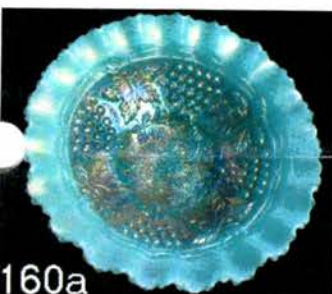

Bill Richards

Auctioneers

American Carnival Glass Association

Convention Auction Event
TO BE HELD JUNE 23, 2006

at the

Parkersburg Holiday Inn

225 Holiday Hills Drive
Parkersburg, West Virginia 26104

For Reservations, Please Call
304-485-6200

Presented by Bill Richards Auctioneers

WV. Auction License #888