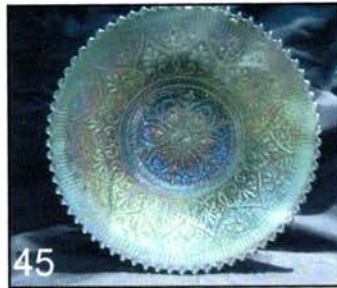

Auction Coordinator

Carole Richards
Phone: (330) 757-2001
Cell: (330) 719-1640

- NS 1. FENTON PEACOCK AND DAHLIA 7 1/2" BOWL MARIGOLD
 145 2. MILLERSBURG HOLLY SPRIG HANDLED NAPPY WITH SOUVENIR OF THE GREAT HOUSE OF ISAAC BENESCH ADVERTISING MARIGOLD
 55 3. CAMBRIDGE INVERTED STRAWBERRY 7 1/2 INCH ICS BOWL SIGNED NEAR CUT GREEN
 45 4. FENTON PEACOCK AND GRAPE COLLAR BASED I.C.S. BOWL BLUE
 850 5. FENTON PEACOCK AND GRAPE COLLAR BASED FLAT PLATE WITH BEARDED BERRY EXT, GREEN ONLY THE SECOND ONE WE HAVE SOLD IN 30 YEARS, HAS YELLOW AND BLUE HI-LIGHTS
 700 6. FENTON PEACOCK AND GRAPE COLLAR BASED FLAT PLATE DARK MARIGOLD HAS PUMPKIN TYPE IRID. ONE OF THE BEST I'VE SEEN
 225 7. FENTON PEACOCK AND GRAPE COLLAR BASED 8 RUFFLED BOWL PEACH OPAL HAS GREAT OPAL AND SUPER IRID.
 70 8. FENTON PEACOCK AND GRAPE COLLAR BASED 8 RUFFLED BOWL BLUE WITH SATINY MULTI COLORED HI-LIGHTS
 495 9. FENTON PEACOCK AND GRAPE COLLARED BASE RUFFLED BOWL RED, HAS SATINY IRID.
 10,000 10. ***NORTHWOOD BEADED CABLE ROSE BOWL, VASELINE/ICE YELLOW, THE ONLY ONE KNOWN; HAS PINK AND YELLOW IRID. A RARE CHANCE TO BUY A UNIQUE ITEM, AS RARE OF A NORTHWOOD ITEM AS WE HAVE EVER SOLD AT AUCTION***
 50 11. FENTON LIONS RUFFLED BOWL MARIGOLD
 250 12. FENTON LIONS RUFFLED BOWL BLUE HAS GREAT IRID.
 115 13. FENTON ORANGE TREE 9" FLAT PLATE WHITE FROSTY WITH PINK IRID.
 550 14. FENTON ORANGE TREE 9" COLLAR BASED FLAT PLATE GREEN, HAS SPOTTY GOLDISH IRID, RARE PLATE
 1000 15. FENTON ORANGE TREE 9" COLLAR BASED PLATE BLUE HAS ELECTRIC BLUE TREES WITH A REDDISH BACKGROUND
 375 16. FENTON HOLLY GOBLET SHAPED STEMMED COMPOTE RED TO AMBERINA
 35 17. FENTON HOLLY RUFFLED COMPOTE POWDER BLUE WITH MARIGOLD OVERLAY
 75 18. FENTON HOLLY GOBLET SHAPED COMPOTE VASELINE WITH MARIGOLD OVERLAY
 45 19. FENTON HOLLY RUFFLED COMPOTE, GREEN,
 25 19A. FENTON HOLLY RUFFLED COMPOTE, AMY.
 1250 20. FENTON PETER RABBIT 8 RUFFLED BOWL MARIGOLD HAS GREAT MULTI COLORED IRID. RARE TO FIND IN THIS COLOR
 250 21. NORTHWOOD GRAPE AND GOTHIC ARCH 7PC. WATER SET, BLUE WITH BRIGHT GOLD MULTI -COLORED IRID.
 45 22. FENTON LEAF CHAIN ICS BOWL . WHITE WITH PASTEL IRID
 45 23. FENTON LEAF CHAIN 9" PLATE MARIGOLD HAS GREAT SATINY IRID
 NS 24. FENTON DRAGON AND LOTUS RUFFLED BOWL GREEN, HAS GREAT SATINY IRID.
 1500 25. ***FENTON DRAGON AND LOTUS I.C.S. COLLAR BASED BOWL COBALT BLUE WITH OPALESCENT TIPS; ONE OF TWO I KNOW OF HAS GREAT IRID. HELP YOURSELF TO A RARITY***
 NS 26. FENTON DRAGON AND LOTUS COLLAR BASED RUFFLED BOWL, AMY. SCARCE COLOR, SCARCE BOWL
 75 26a. FENTON DRAGON AND LOTUS COLLAR BASED RUFFLED BOWL, AMBER.
 400 27. FENTON ORANGE TREE ORCHARD 7 PC WATER SET DARK MARI. GREAT IRID