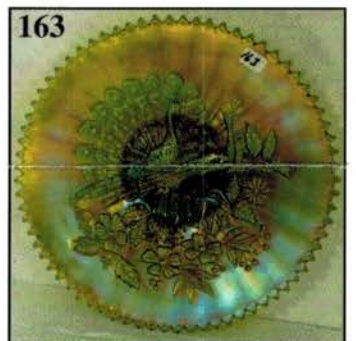

**SMALL PLATE COLLECTION**

- 185 50. G - Persian Medallion 7-1/2" Plate - Rare Size & Color
- 200 51. Green Persian Medallion 6-1/4" Plate - Super Find
- 180 52. Black Amethyst - Persian Medallion 6-1/4" Plate - Very Pretty
- 60 53. Radium M - 7-1/2" Persian Medallion Plate - Scarce Size