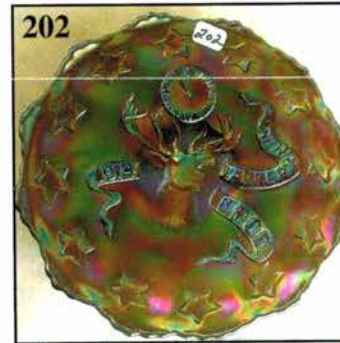

PUBLIC AUCTION

World Wide Carnival Glass Association Convention
Saturday, April 8, 2006 9:00 a.m.

Everyone Is Welcome

MEET ME IN ST. LOUIS

Held By the Mickey Reichel Antique & Auction L.C.

Office: 660-882-5292 • Home: 660-882-5283

NEW WEB SITE: www.AWK-SHN.com

E-mail: mreichel@AWK-SHN.com