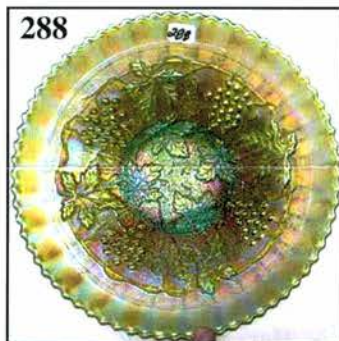

**SMALL PLATE COLLECTION**

- 185 50. G - Persian Medallion 7-1/2" Plate - Rare Size & Color
- 200 51. Green Persian Medallion 6-1/4" Plate - Super Find
- 180 52. Black Amethyst - Persian Medallion 6-1/4" Plate - Very Pretty
- 60 53. Radium M - 7-1/2" Persian Medallion Plate - Scarce Size