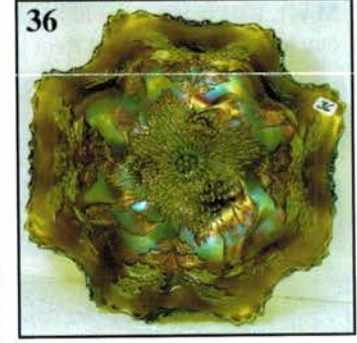

PUBLIC AUCTION

World Wide Carnival Glass Association Convention
Saturday, April 8, 2006 9:00 a.m.

Everyone Is Welcome

MEET ME IN ST. LOUIS

Held By the Mickey Reichel Antique & Auction L.C.

Office: 660-882-5292 • Home: 660-882-5283

NEW WEB SITE: www.AWK-SHN.com

E-mail: mreichel@AWK-SHN.com