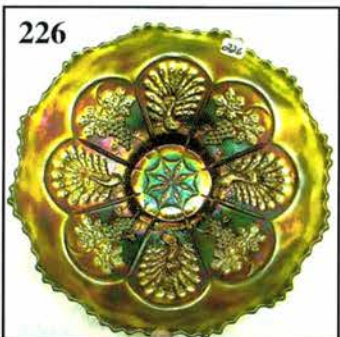

**SMALL PLATE COLLECTION**

- 185 50. G - Persian Medallion 7-1/2" Plate - Rare Size & Color
- 200 51. Green Persian Medallion 6-1/4" Plate - Super Find
- 180 52. Black Amethyst - Persian Medallion 6-1/4" Plate - Very Pretty
- 60 53. Radium M - 7-1/2" Persian Medallion Plate - Scarce Size