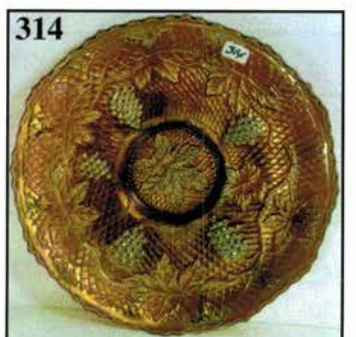

**SMALL PLATE COLLECTION**

- 185 50. G - Persian Medallion 7-1/2" Plate - Rare Size & Color
- 200 51. Green Persian Medallion 6-1/4" Plate - Super Find
- 180 52. Black Amethyst - Persian Medallion 6-1/4" Plate - Very Pretty
- 60 53. Radium M - 7-1/2" Persian Medallion Plate - Scarce Size