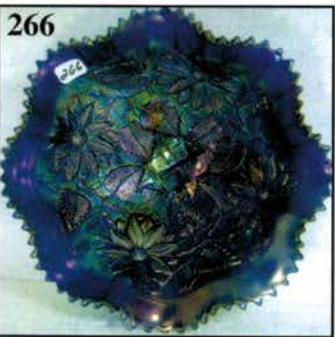

**SMALL PLATE COLLECTION**

- 185 50. G - Persian Medallion 7-1/2" Plate - Rare Size & Color
- 200 51. Green Persian Medallion 6-1/4" Plate - Super Find
- 180 52. Black Amethyst - Persian Medallion 6-1/4" Plate - Very Pretty
- 60 53. Radium M - 7-1/2" Persian Medallion Plate - Scarce Size