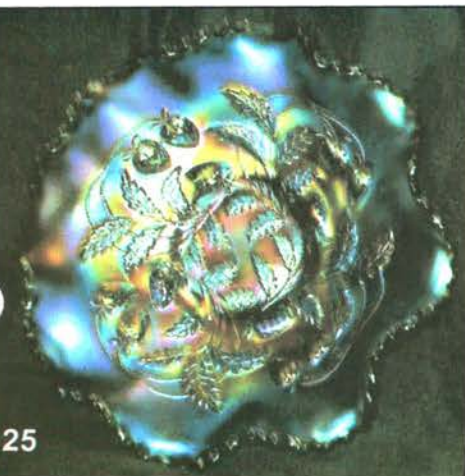

**You are Invited to a Preview
March 31, Friday Night 6pm to 10pm**

**Saturday, April 1, 2006
at 9am**

Pre Sale 7:30 am

Carnival Glass Auction

**Proudly Presented
by **Bill Richards**
Auctioneers**

**at the Holiday Inn off I-77 Exit 81
131 Blue Bell Drive
New Philadelphia, Ohio 44663**

**For Motel Reservations 330-339-7731
Special Rate-$60.00 for us.**

20

75

160

25

35

45