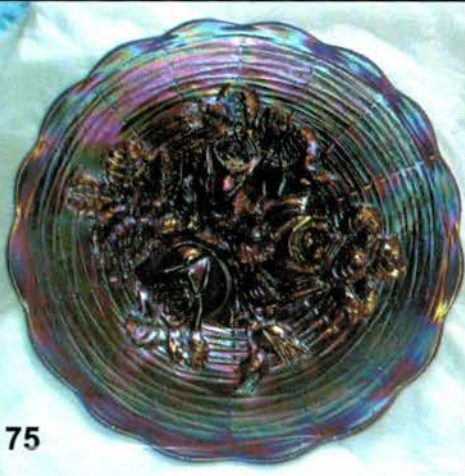

**You are Invited to a Preview
March 31, Friday Night 6pm to 10pm**

**Saturday, April 1, 2006
at 9am**

Pre Sale 7:30 am

Carnival Glass Auction

**Proudly Presented
by **Bill Richards**
Auctioneers**

**at the Holiday Inn off I-77 Exit 81
131 Blue Bell Drive
New Philadelphia, Ohio 44663**

**For Motel Reservations 330-339-7731
Special Rate-$60.00 for us.**

20

75

160

25

35

45