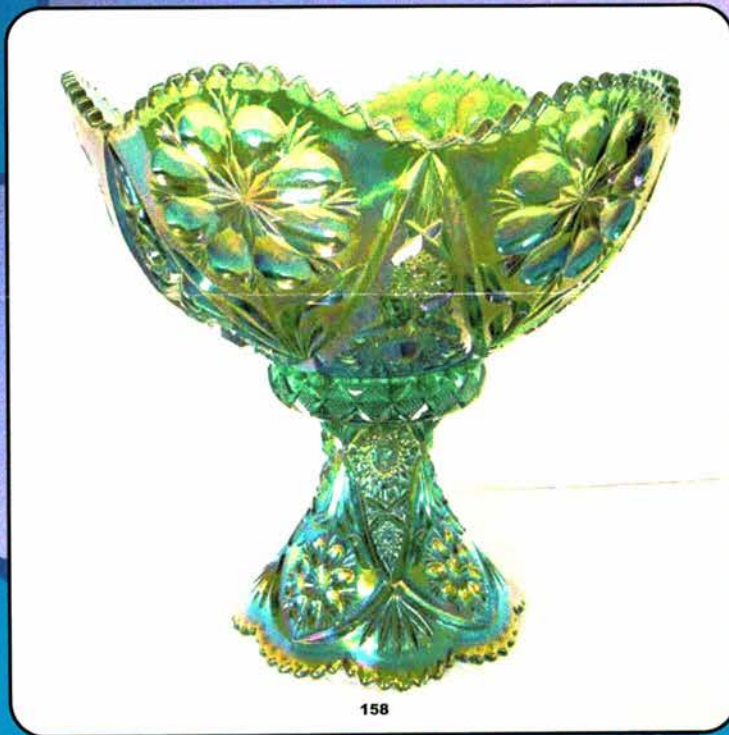

TEXAS CARNIVAL GLASS CLUB CONVENTION

AUCTION

SATURDAY, MARCH 18TH, 2006 -- 9:30 A.M.

CROWNE PLAZA HOTEL - 7800 ALPHA ROAD - DALLAS, TEXAS

CALL (972) 233-7600 FOR RESERVATIONS

Seeck Auctions
P.O. Box 377
Mason City, Iowa 50402

JIM & JAN SEECK

641-424-1116