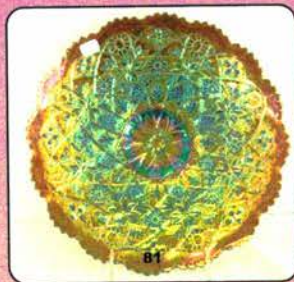

San Diego / Southern California Carnival Glass Convention

AUCTION

Saturday, March 4th, 2006 -- 9:30 A.M.

Ayres Suites
1945 E. Holt Blvd.
Ontario, California

Call (909)390-7778 for reservations

Seeck Auctions
P.O. Box 577
Mason City, Iowa 50402

JIM & JAN SEECK

641-424-1116