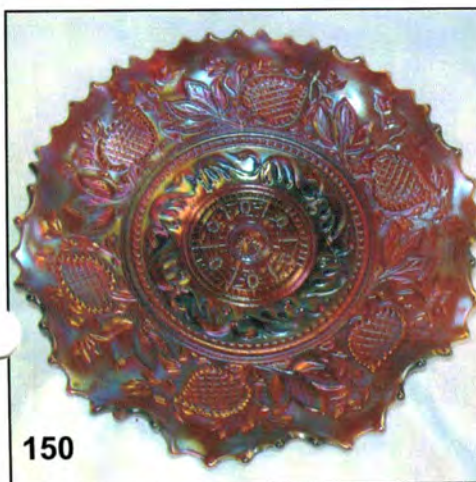

**You are Invited to a Preview
January 20, Friday Night 6pm to 8pm**

Saturday, January 21, 2006 Pre 8 am
Sale 10 am

Carnival Glass Auction

by **Bill Richards**
Auctioneers

**at the Holiday Inn off I-77 Exit 81
131 Blue Bell Drive
New Philadelphia, Ohio 44663**

**For Motel Reservations 330-339-7731
Special Rate-$60.00 for us.**