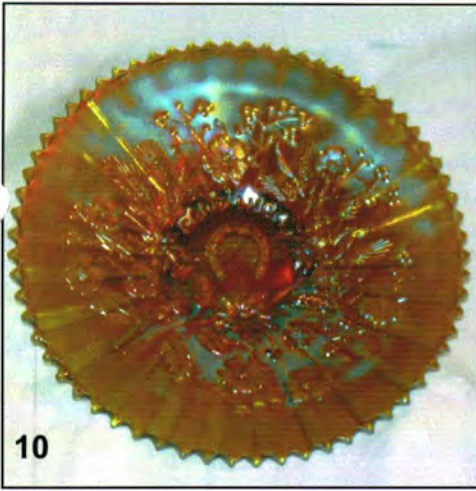

**You are Invited to a Preview
January 20, Friday Night 6pm to 8pm**

Saturday, January 21, 2006 Pre 8 am
Sale 10 am

Carnival Glass Auction

by **Bill Richards**
Auctioneers

**at the Holiday Inn off I-77 Exit 81
131 Blue Bell Drive
New Philadelphia, Ohio 44663**

**For Motel Reservations 330-339-7731
Special Rate-$60.00 for us.**